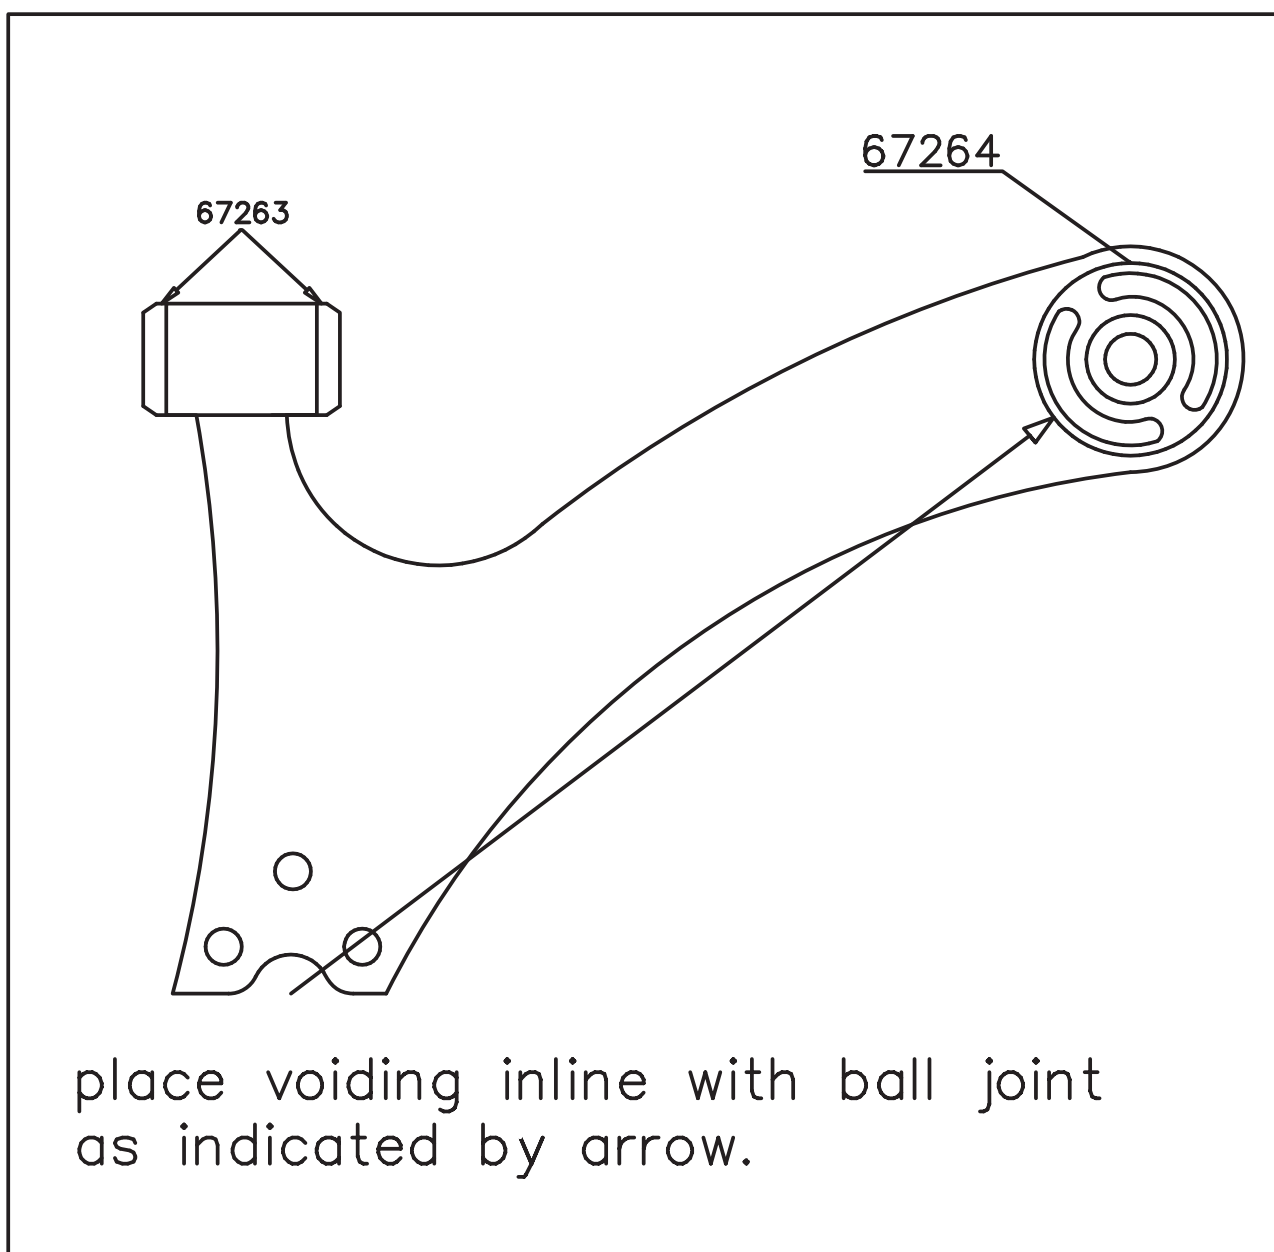

Installation Guide

Front lower Control Arm—Front & Rear Bush

Suits : Toyota Corolla ZRE140 (05/07–ON)
: Toyota Corolla ZRE150 (05/07–ON)
: Toyota Tarago ACR50 (03/06–ON)

(Always refer to the current catalogue for complete application listings).

N.B. This install guide should be used in conjunction with the workshop manual.

N.B. It is recommended that a licenced workshop or trades person carry out the above procedure and that workshop manual and relevant safety procedures are followed in addition to the above.