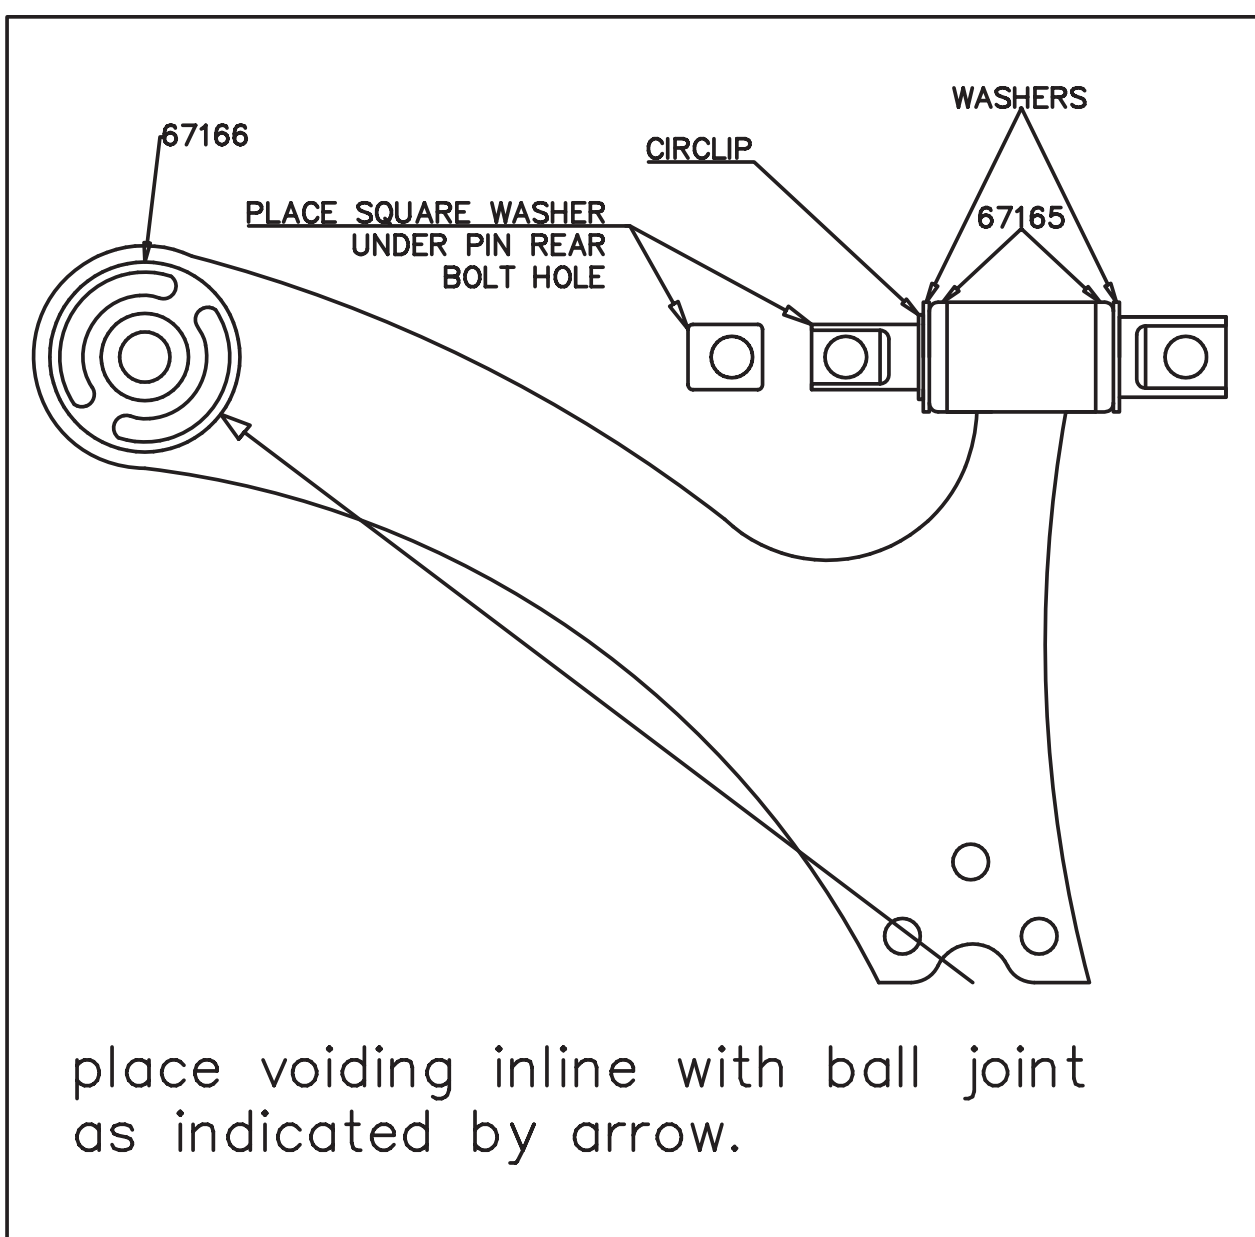

Installation Guide

Front lower Control Arm—Front & Rear Bush

Suits : Toyota Aurion GSV40R (06–0N)

: Toyota Camry ACV40 (06–0N)

(Always refer to the current catalogue for complete application listings).

N.B. This install guide should be used in conjunction with the workshop manual.