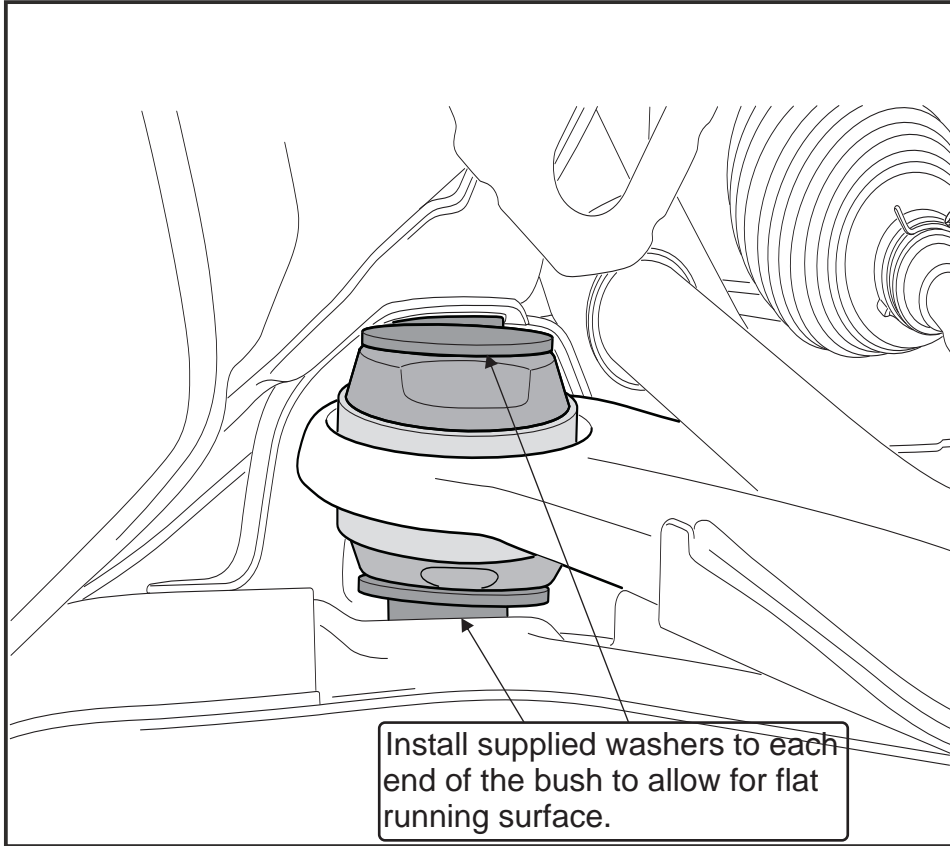

Installation Guide

Front Lower Control Arm Rear Bush

Suits: Toyota Yaris

Z 5131

(Always refer to the current catalogue for complete application listings)

N.B: This installation guide should be used in conjunction with the workshop manual.

Fitment of bush into arm

Ensure the eyelet is free from grease and burrs

Buy quality performance suspension parts in our online store.