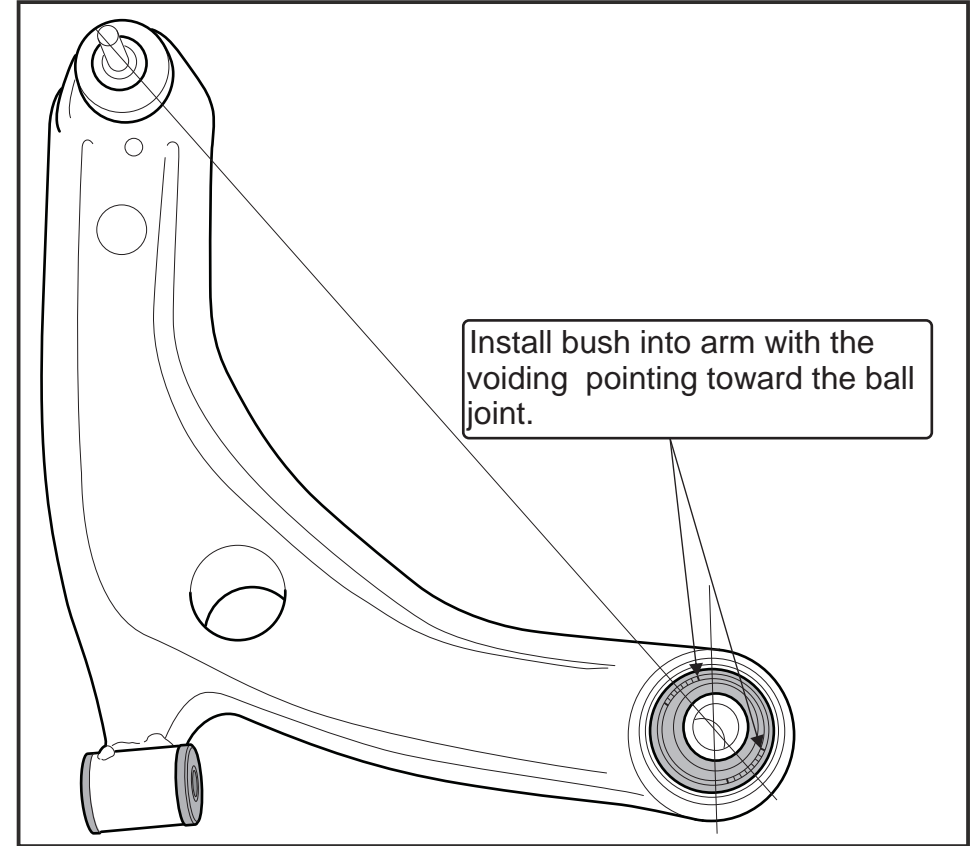

Installation Guide

Front Lower Control Arm Rear Bush

Suits: Toyota Yaris

Z 5131

(Always refer to the current catalogue for complete application listings)

N.B: This installation guide should be used in conjunction with the workshop manual.

Fitment of bush into arm

Ensure the eyelet is free from grease and burrs

Buy quality performance suspension parts in our online store.