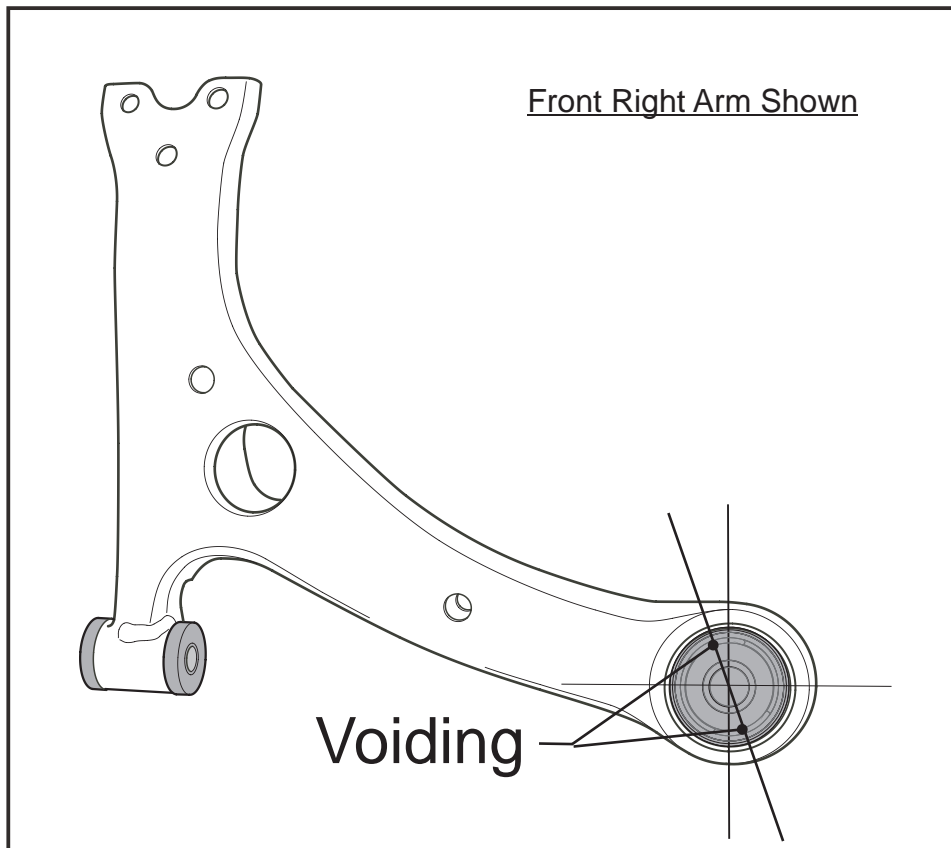

Installation Guide

Front Lower Control Arm Rear Bush

Suits: Toyota Corolla & Prius

Z5102
Rev. A

(Always refer to the current catalogue for complete application listings)

N.B: This installation guide should be used in conjunction with the workshop manual.