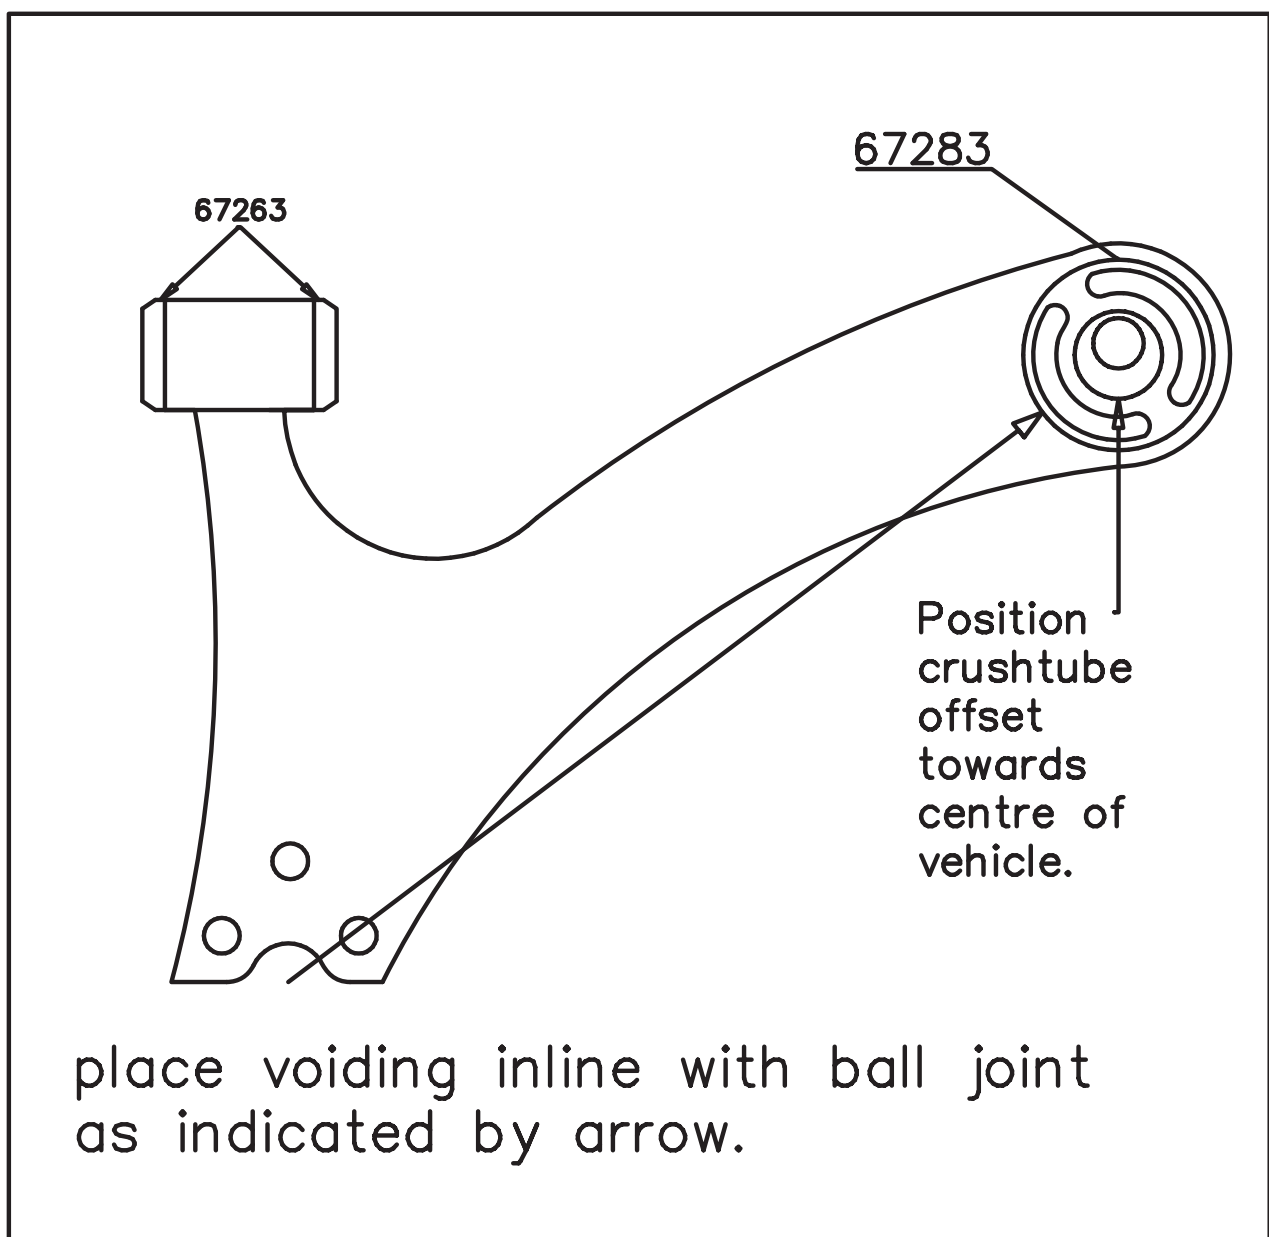

Z5151

Installation Guide

Front lower Control Arm—Front & Rear Bush

Suits : Toyota Corolla ZRE140 (05/07–ON)

: Toyota Corolla ZRE150 (05/07–ON)

(Always refer to the current catalogue for complete application listings).

N.B. This install guide should be used in conjunction with the workshop manual.

N.B. It is recommended that a licenced workshop or trades person carry out the above procedure and that workshop manual and relevant safety procedures are followed in addition to the above.