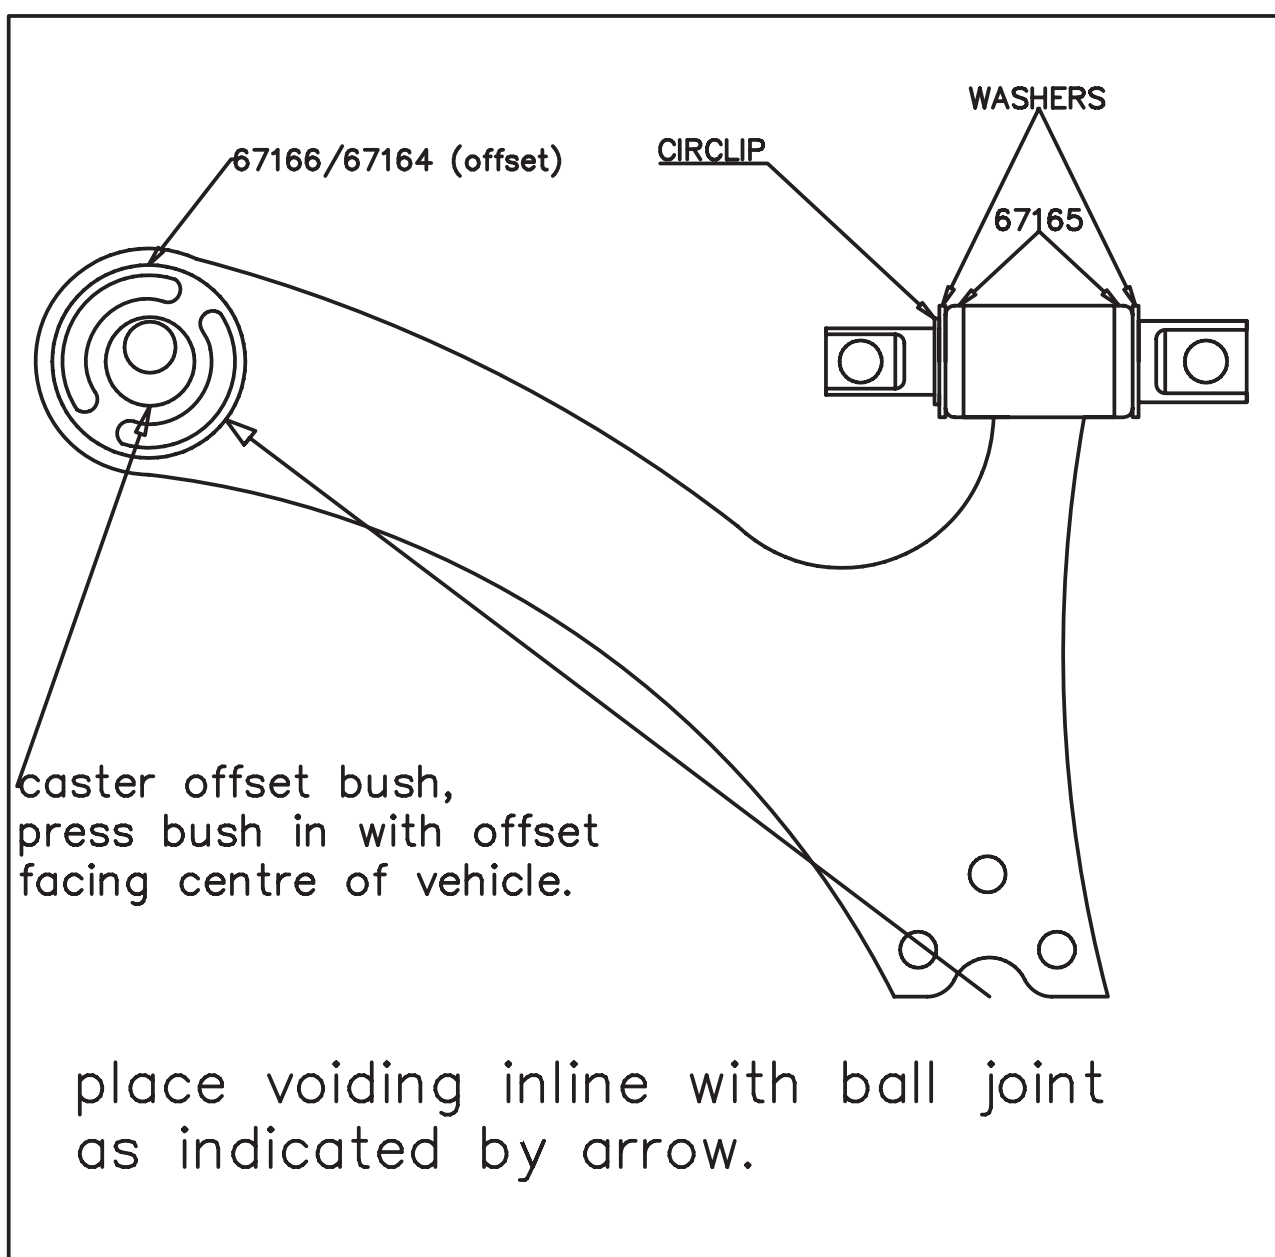

## Front lower Control Arm—Front & Rear Bush

Suits : Toyota Aurion GSV40R (06–0N)  
: Toyota Camry ACV40 (06–0N)

(Always refer to the current catalogue for complete application listings).

N.B. This install guide should be used in conjunction with the workshop manual.