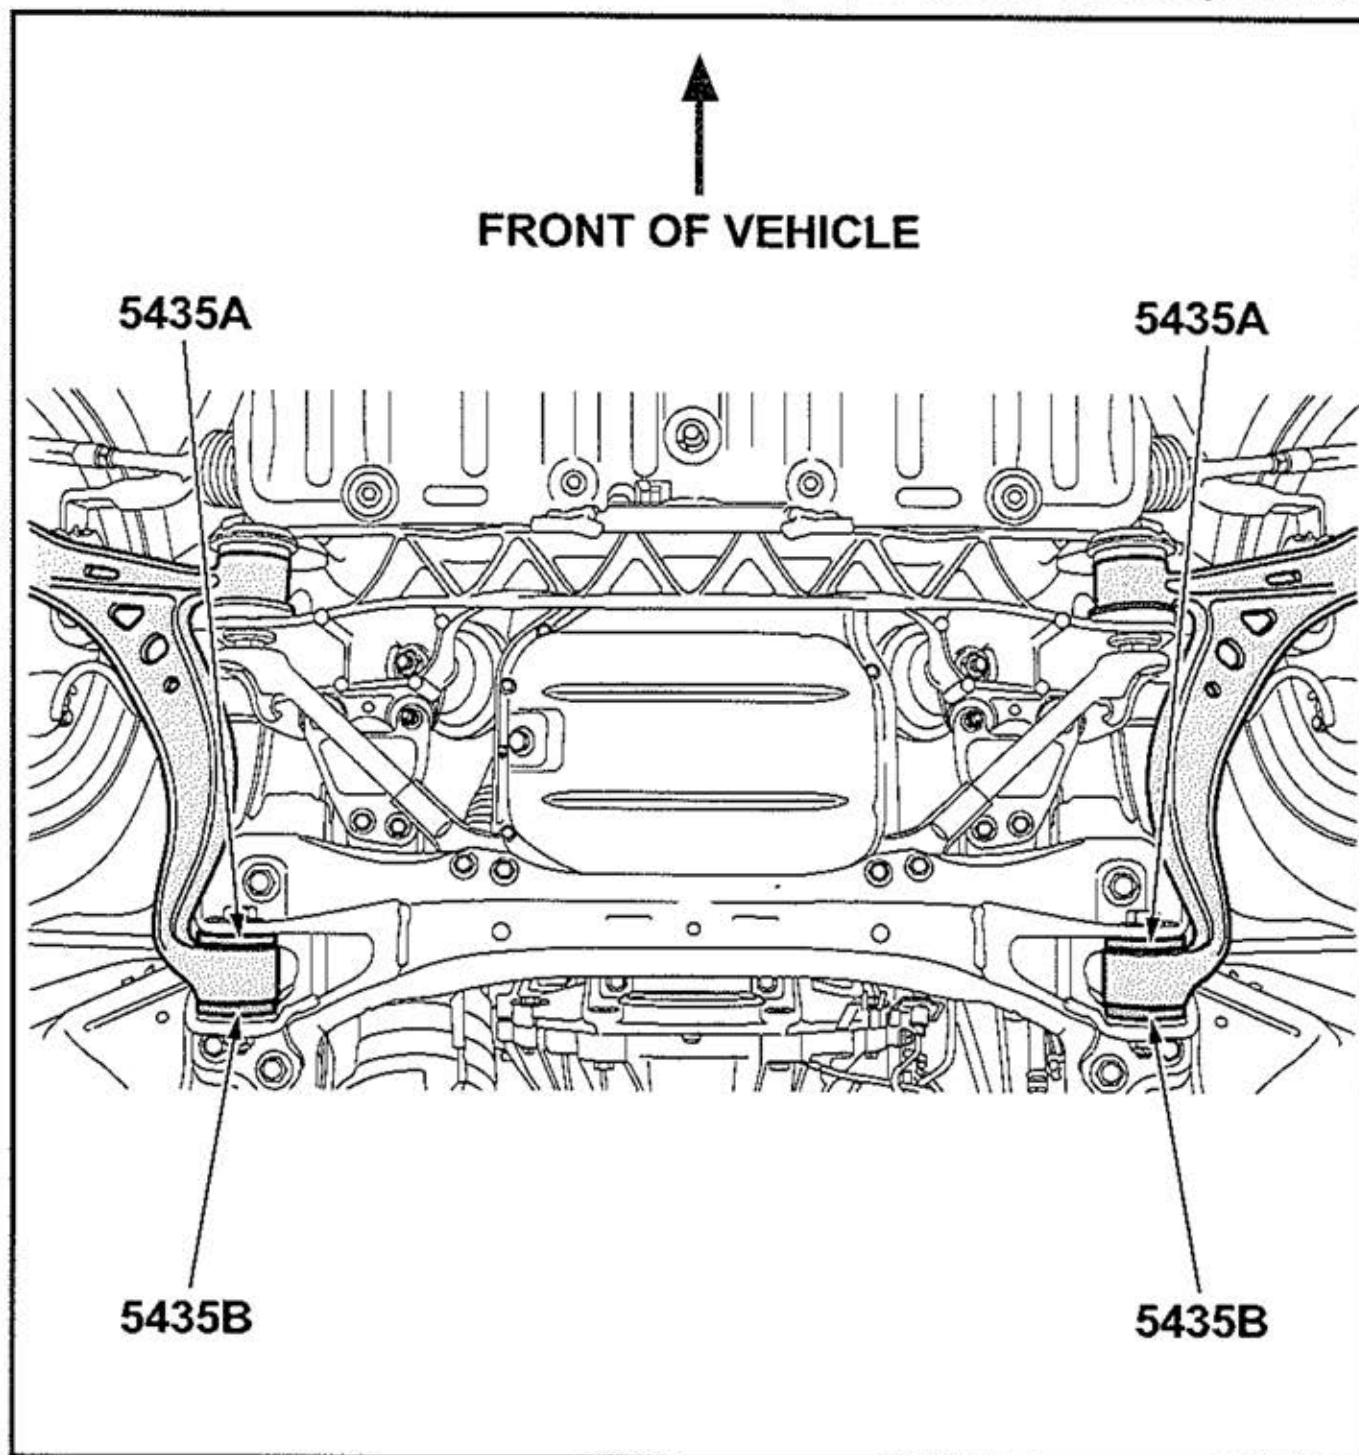

Installation Guide

Z5091

Front Lower Control Arm Rear Bush 54.8 mm OD

Suits: Lexus Soarer SC400, CS400 UZZ30, 31, 32 - 1/90 - 97
Toyota Supra JZA80 - 1994 - on

(Always refer to the current catalogue for complete application listings)

N.B: These instructions should be used in conjunction with the workshop manual.

N.B: It is recommended that a licenced workshop or trades person carry out the above procedure and that workshop manual and relevant safety procedures are followed in addition to the above.