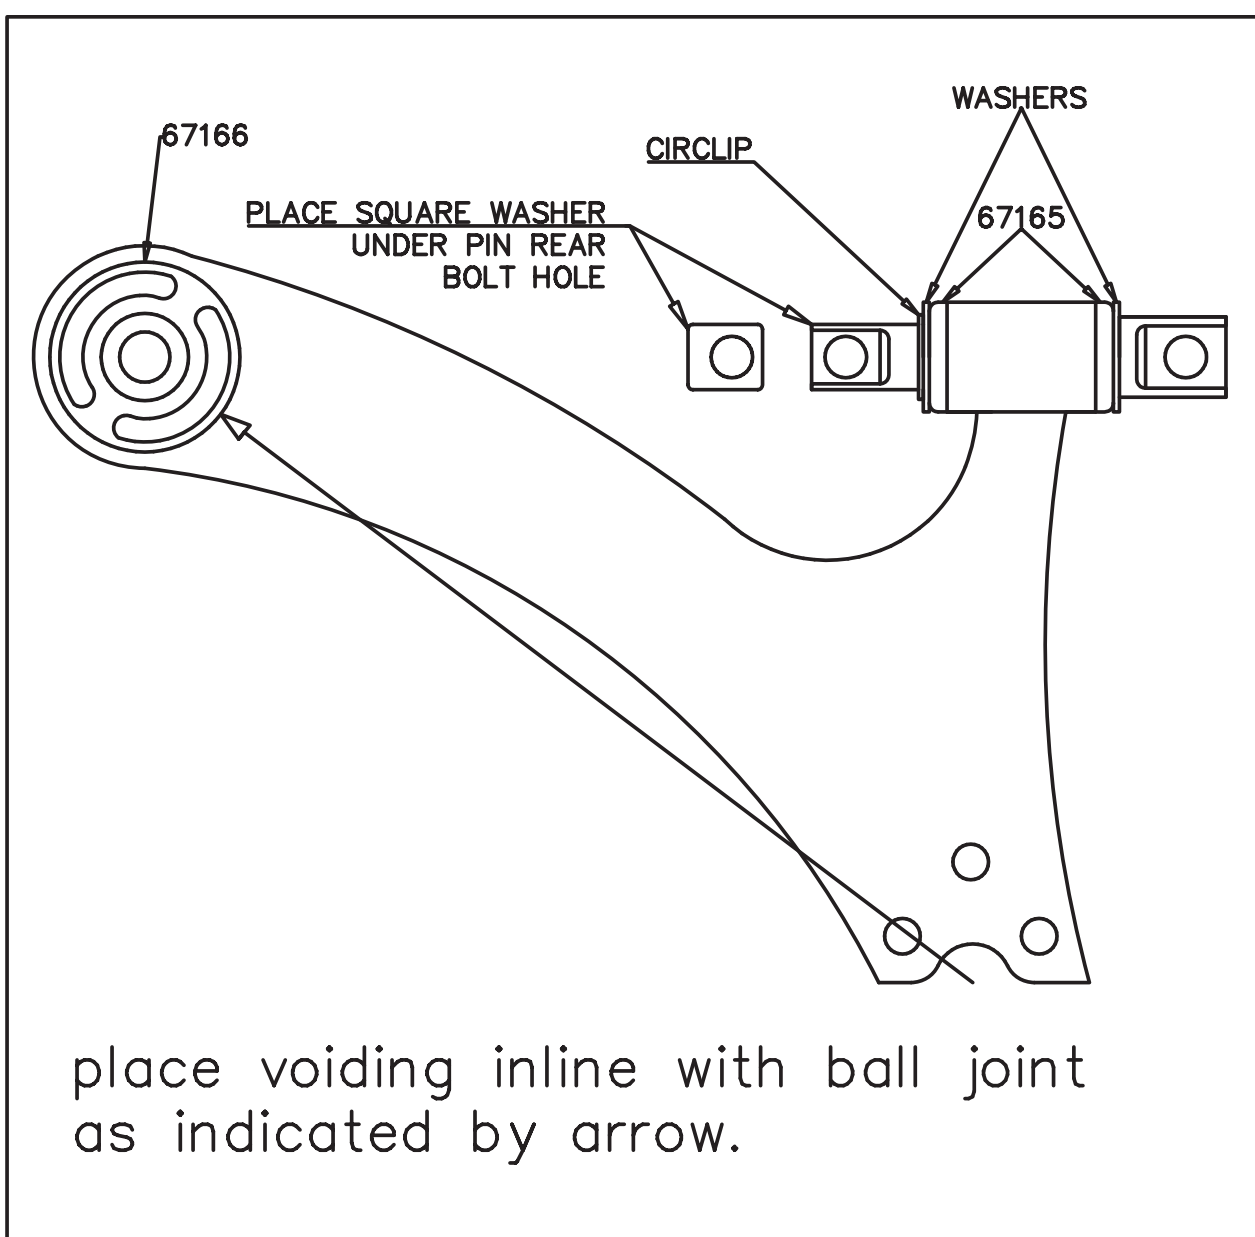

## Front lower Control Arm—Front & Rear Bush

Suits : Toyota Aurion GSV40R (06–0N)

: Toyota Camry ACV40 (06–0N)

(Always refer to the current catalogue for complete application listings).

N.B. This install guide should be used in conjunction with the workshop manual.