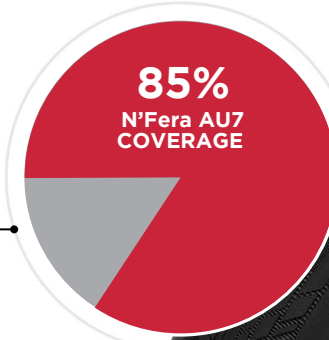

TAKING OVER THE MARKET

N'Fera AU7 covers 85% of the Luxury Sedan OEM replacement market.