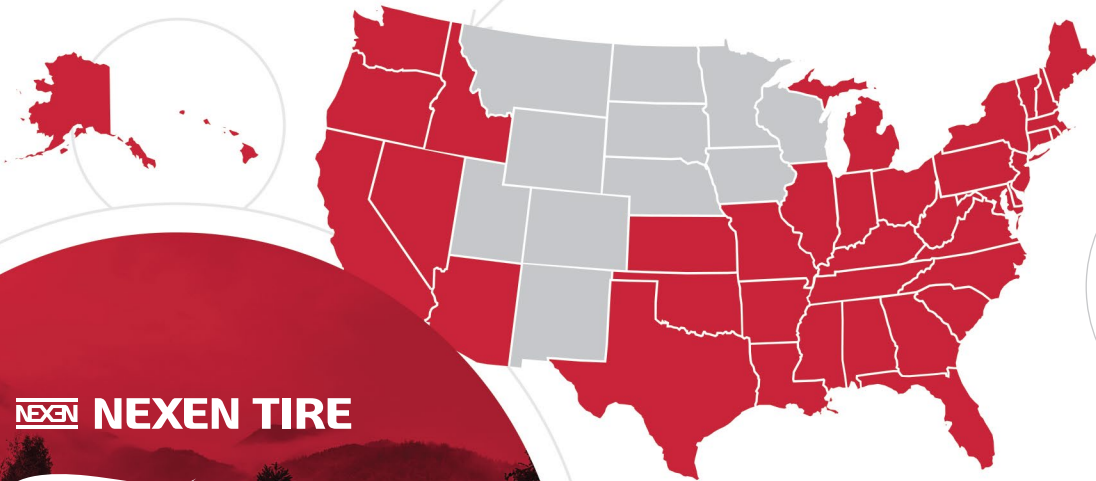

PROTECTION FROM MOTHER NATURE'S MOST COMMON ELEMENT

39/50 STATES

Rain is greatest cause of driving fatalities

SUPERIOR WET PERFORMANCE

It doesn't take extreme conditions on the road for tragedy to strike. Surprisingly, factors to blame for the worst outcomes on the road are pretty common. According to statistics, rain is the leading cause of driving fatalities in 39 of the 50 states. Wet road conditions can cause decreased visibility, hydroplaning, and unexpected slowing, stopping and sudden maneuvering. Your vehicle needs to be equipped with a tire that can handle such an environment.

Introducing the N'Fera AU7 from Nexen Tire. The N'Fera AU7 is manufactured with an improved tread design that increases wet braking performance and handling with maximum grip to make sure your tire sticks to the pavement.