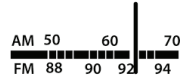

- Plays CD, CD-R/RW discs
- Plays and records to cassette tapes
- Digital AM/FM radio with 40 station preset memory
- 3.5mm AUX audio input for smartphones, iPods, and other audio devices
- 3.5mm headphone jack
- Accessories include AC power cord
- Power: AC 110/220V or 8 x C batteries (not included)
- Product Dimensions: 11.70" x 8.86" x 5.00"
- Product Weight: 3.35 lbs.
- Giftbox Dimensions: 12.44" x 10.08" x 6.54"
- Giftbox Weight: 4.32 lbs.

naxa PORTABLE CD/CASSETTE BOOMBOX
NPB-268

SPECIFICATIONS	
Model Number	NPB-268
Color	Black
Power Source	AC 110/220V or 8 x C batteries
Dimensions (H x W x D)	5.00 x 11.70 x 8.86 inches
Weight	3.35 lbs.
Warranty	1 Year Limited

naxa PORTABLE CD/CASSETTE BOOMBOX
NPB-268

naxa PORTABLE CD/CASSETTE BOOMBOX
NPB-268

FEATURES

- Plays CD and CD-R/RW discs
- Plays and records to cassette tapes
- Digital AM/FM radio with 40 station preset memory
- 3.5mm AUX audio input for smartphones, iPods, and other audio devices
- 3.5mm headphone jack