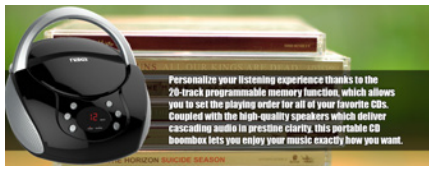

Features

- Convenient top-loading CD player
- AM/FM stereo radio
- 20-track programmable memory
- 3.5 mm AUX input
- Use with batteries or AC power
- Power: AC 120V or 6 x "C" batteries (not included)
- Accessories included: AC power cord

Product Details

Model

NPB-240

Unit

Dimensions (in): 8.66 x 9.06 x 4.45 [L x W x H]

Weight (lbs): 2.28

Giftbox/Clamshell

Dimensions (in): 9.13 x 5.13 x 10.3 [L x W x H]

Weight (lbs): 2.94

Master Carton

Of Units/per: 4

Dimensions (in): 18.9 X 11 X 10.9 [L x W x H]

Weight (lbs): 12.8

Loading Qty/Container

20: 3044

40: 6304

40HQ: 7392

Specifications

- **Speaker Output RMS (W):** Total Output: 2.4W, 2 x 1.2W full-range Drivers
- **Disc/Tape Support:** CD, CD-R/RW
- **Removable Memory Support:** --
- **Playable Media Formats:** CD-Audio
- **Radio Tuner:** AM/FM
- **Wireless Source:** --
- **Input:** 3.5mm AUX audio
- **Output:** --
- **Power Source:** AC 120V , 6 x "C" batteries (not included)