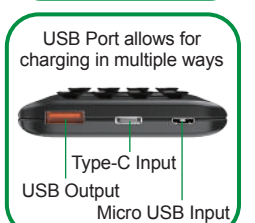

Wireless Qi Charging

2 in 1 wireless + USB charging

NAP-55 Ultra-Compact 5000mAh Wireless Charging Power Bank with Suction Grips & USB

- Wireless charging pad allows you to charge your devices wirelessly
- Portable battery pack provides 5000mAh of power when you need it most
- Suction grips hold your devices firmly in place during use
- USB port allows you to manually connect in multiple ways and charge while on the move
- Ultra-Compact design makes it easy to keep power with you always
- Four-stage battery status indicator
- Recharge the battery pack with the included micro USB cable

Ultra-Compact to avoid camera blocking

2 in 1 wireless + USB charging

NAP-57 Ultra-Slim 5000mAh Wireless Charging Power Bank with Suction Grips & USB

- Wireless charging pad allows you to charge your devices wirelessly
- Portable battery pack provides 5000mAh of power when you need it most
- Suction grips hold your devices firmly in place during use
- USB port allows you to manually connect in multiple ways and charge while on the move
- Ultra-Slim design makes it easy to keep power with you always
- Four-stage battery status indicator
- Recharge the battery pack with the included micro USB cable

Slim Design

2 in 1 wireless + USB charging

NAP-56 Ultra-Compact 10000mAh Wireless Charger Power Bank with Suction Grips & USB

- Wireless charging pad allows you to charge your devices wirelessly
- Portable battery pack provides 10000mAh of power when you need it most
- Suction grips hold your devices firmly in place during use
- USB port allows you to manually connect multiple ways and charge while on the move
- Ultra-Compact design makes it easy to keep power with you always
- Four-stage battery status indicator
- Recharge the battery pack with the included micro USB cable