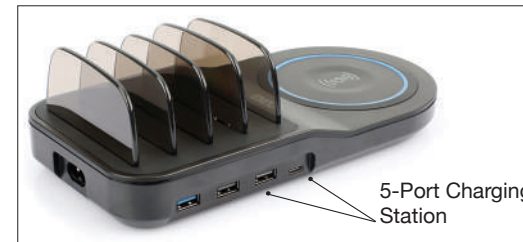

Wireless Fast-Charging Station with Qi Charge Pad & 4 USB Ports

NAP-5000
5-in-1 Wireless Fast Charging Station with Qi & 4 USB Ports

- Qi functionality lets you wirelessly charge your devices
- Charge multiple devices at once, making it perfect for families, office settings, or public occasions
- Rubber base of the docking station provides a good grip that prevents cellphones from slipping out
- Smart IC technology allows the unit to automatically identify your devices and distribute the safest current at the fastest possible speed
- With a max total output of 10W for wireless charging, the fast-charging capabilities will have all of your devices running at full strength in no time
- Compatible with most 5V USB-charged and Qi-enabled devices