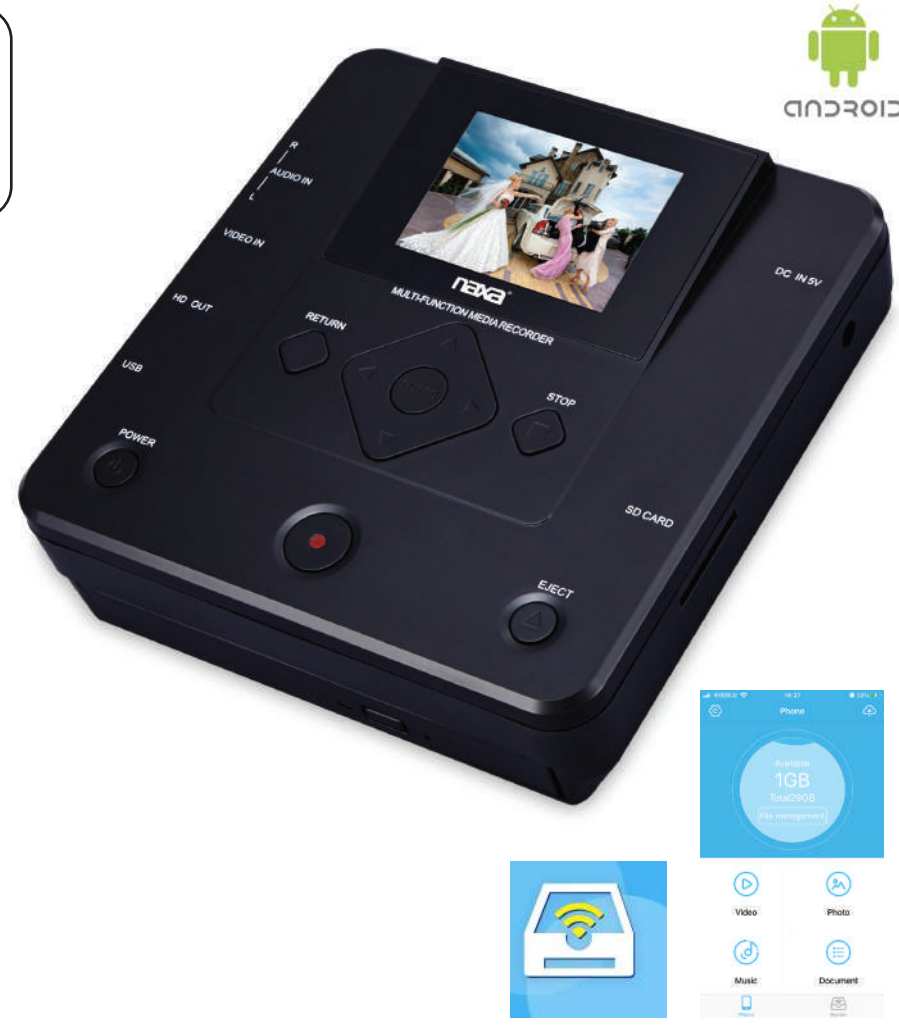

Model	NT-70
Product Name	7" Portable TV & Digital Multimedia Player with Car Package
Screen Size*	7.0"
Backlight Type	LED
Native Resolution	800 x 480
Digital Media Player**	USB, SD/SDHC
Playable Media Formats	JPG, MP3, MPEG2, MPEG2_HD, MPEG4, MPEG4_SD, MPEG4_HD, H.264, FLV, MKV, TXT
Video System	ATSC
Input	AV1 Composite Audio/Video (3.5mm) AV2 Composite Audio/Video (3.5mm) Antenna
Output	3.5mm headphone
Speaker Output Power (RMS)	0.5W x 2 (1.0W total)
Power Source	Rechargeable lithium polymer battery (3.7V, 1900 mAh) AC 100-240V power adapter DC car power cord
Accessories Included	Remote control AC power adapter DC car power cord Stand (option 1) Stand (option 2) Antenna extension adapter External antenna A/V cable
UTL/ETL Certification	Yes

* Screen size may vary slightly depending on panel availability.

** Supports digital music and photo files.

Model	NT-54
Product Name	Digital HDTV Converter Box
Television Tuner	ATSC, NTSC
Networking	--
Removable Memory Support	USB 2.0 (NTFS, FAT32, FAT16)
Playable Media Formats	Music: MP3, AAC Video: MPEG-2, MPEG-4, H.264, MJPEG Photo: JPEG, BMP, PNG
Input	Coaxial RF Antenna
Output	HD Video (up to 1080p) Composite video + audio Coaxial RF pass through
Multi-Language OSD	English, Spanish
Power Source	AC 100-240V (DC 5V, 1.5A)
UL/ETL Certification	Yes
Accessories Included	AC power adapter A/V Cable Remote control Battery User manual

Multi-Function Media Recorder

Convert All your Old Memories into a DVD or USB

New feature allows recording of pictures, videos, music and documents directly from your mobile phone to a DVD Disc, USB, or Memory Card by using the accompanying app that can be downloaded in iOS® & Android®