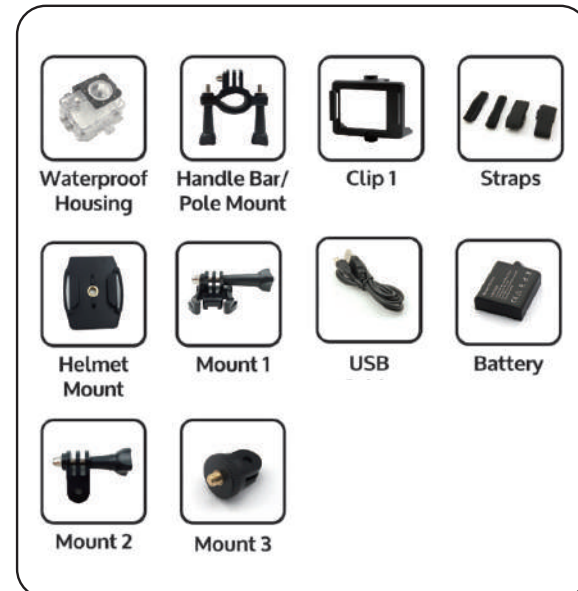

Included Accessories