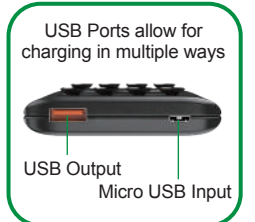

Wireless Qi Charging

2 in 1 wireless + USB charging

NAP-55 Ultra-Compact 5000mAh Wireless Charging Power Bank with Suction Grips & USB

- Wireless charging pad allows you to charge your devices wirelessly
- Portable battery pack provides 5000mAh of power when you need it most
- Suction grips hold your devices firmly in place during use
- USB port allows you to manually connect in multiple ways and charge while on the move
- Ultra-Compact design makes it easy to keep power with you always
- Four-stage battery status indicator
- Recharge the battery pack with the included micro USB cable

Ultra-Compact to avoid camera blocking

2 in 1 wireless + USB charging

NAP-57 Ultra-Slim 5000mAh Wireless Charging Power Bank with Suction Grips & USB

- Wireless charging pad allows you to charge your devices wirelessly
- Portable battery pack provides 5000mAh of power when you need it most
- Suction grips hold your devices firmly in place during use
- USB port allows you to manually connect in multiple ways and charge while on the move
- Ultra-Slim design makes it easy to keep power with you always
- Four-stage battery status indicator
- Recharge the battery pack with the included micro USB cable

Slim Design

2 in 1 wireless + USB charging

NAP-56 Ultra-Compact 10000mAh Wireless Charger Power Bank with Suction Grips & USB

- Wireless charging pad allows you to charge your devices wirelessly
- Portable battery pack provides 10000mAh of power when you need it most
- Suction grips hold your devices firmly in place during use
- USB port allows you to manually connect multiple ways and charge while on the move
- Ultra-Compact design makes it easy to keep power with you always
- Four-stage battery status indicator
- Recharge the battery pack with the included micro USB cable