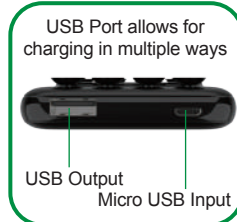

Ultra-Compact to avoid camera blocking