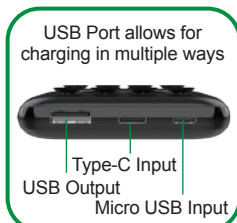

Ultra-Compact to avoid camera blocking