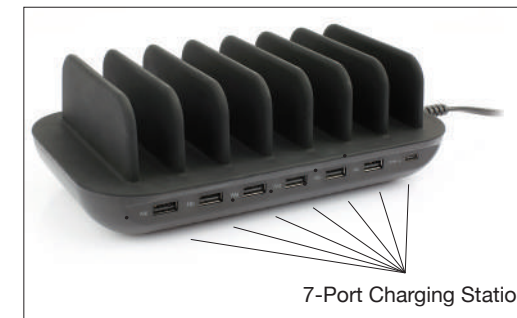

NAP-7000
7-Port USB Fast Charging Station

- Charge multiple devices at once, making it perfect for families, office settings, or public occasions
- Rubber base of the docking station provides a good grip that prevents cellphones from slipping out
- Smart IC technology allows the unit to automatically identify your devices and distribute the safest current at the fastest possible speed
- With a max total output of 10W for wireless charging, the fast-charging capabilities will have all of your devices running at full strength in no time
- Built for optimal convenience and safety, this unit prevents over-current and overload
- Compatible with most 5V USB-charged devices