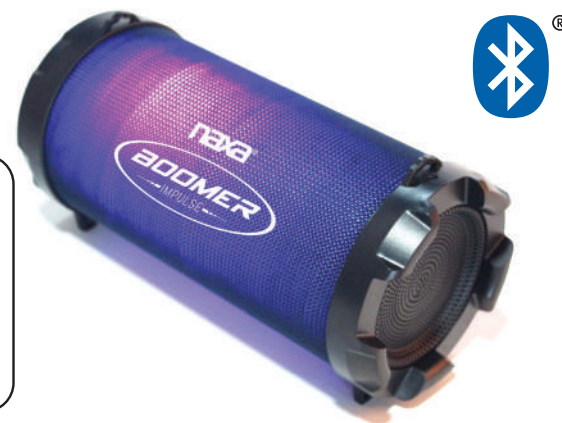

NAS-3087

BOOMER IMPULSE FLASH Bluetooth® Boombox with LED Lights

- Powerful stereo speakers and dedicated 3" subwoofer
- Multicolor LED Light Effects with On/Off switch
- Stream music wirelessly from your Bluetooth® enabled smartphone, tablet, or laptop
- Plays MP3s directly from USB flash drives or microSD cards (32 GB max)
- 3.5mm AUX connector
- Built-in FM radio
- Power: Built-in Rechargeable battery (800 mAh), USB charge (DC 5V)
- Accessories included: USB charge cable, 3.5mm AUX cable, Carrying strap, User manual

Carrying Strap

Changing Color Lights Function

Model	NAS-3087
Product Name	BOOMER IMPULSE FLASH Bluetooth® Boombox with LED Lights
Output Power (RMS)	5W
Frequency Response	150Hz - 20KHz
Removable Media Support	USB, MicroSD (max 32 GB)
Media Formats	MP3
Radio Tuner	FM
Wireless Source	Bluetooth® 2.1 + EDR
Input	3.5 mm AUX audio
Power Source	Rechargeable battery (800 mAh) USB charge (DC 5V)
Battery Life	2 Hours
Accessories Included	USB charge cable, 3.5mm AUX cable, Carrying strap, User manual