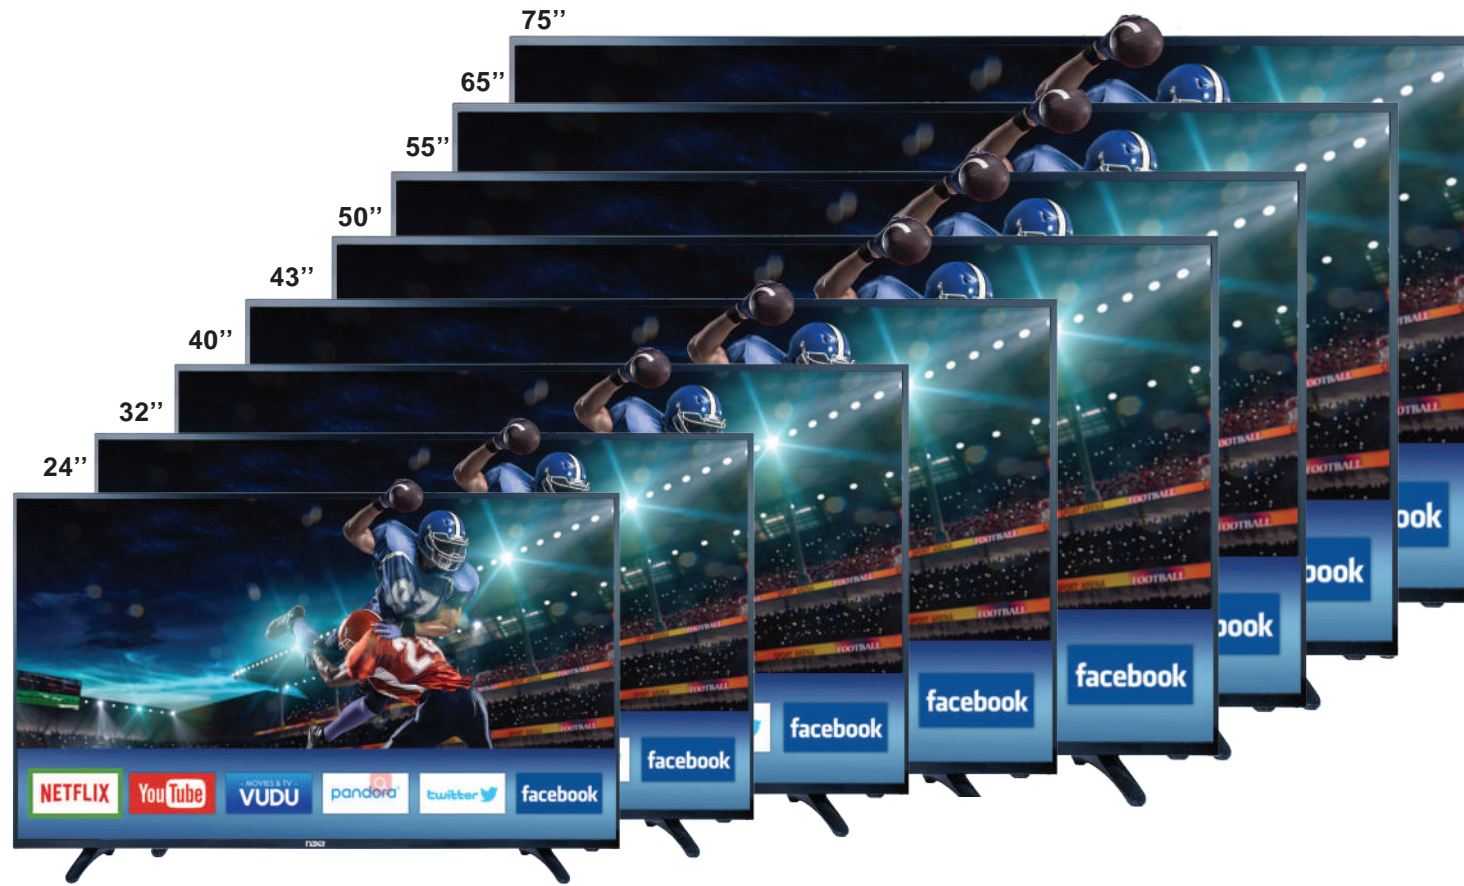

AVAILABLE IN THE FOLLOWING SIZES

NTS-2421 24" Smart TV with Netflix	NTS-3220 32" HD Smart TV with Netflix	NTS-4020 40" FHD Smart TV with Netflix	NTS-4320K 43" 4K Smart TV with Netflix
NTS-5020K 50" 4K Smart TV with Netflix	NTS-5520K 55" 4K Smart TV with Netflix	NTS-6500K 65" 4K Smart TV with Netflix	NTS-7500K 75" 4K Smart TV with Netflix

NETFLIX® SMART TELEVISIONS

- Netflix® is the world's leading Internet Television network in over 190 countries, which enjoy TV shows and movies per day, including original series, documentaries, and feature films. Members can watch as much as they want, anytime, anywhere, on nearly all internet-connected screen. Members can play, pause and resume watching, all without commercials or commitments.
- Open a whole new world of entertainment options thanks to the built-in Android Application Pack (AAP).
- Enjoy all the benefits your Smart TV has to offer, including, Netflix®, YouTube®, Facebook®, Twitter®, Pandora®, VUDU®, screencast and AccuWeather®
- Built-in USB Port also allows you stream all of your favorite Media from the USB flash drives

AVAILABLE IN THE FOLLOWING SIZES

NTS-2430 24" Android Smart TV with Google Assistant	NTS-3230 32" HD Android Smart TV with Google Assistant	NTS-4030 40" FHD Android Smart TV with Google Assistant	NTS-4330K 43" 4K Android Smart TV with Google Assistant
NTS-5030K 50" 4K Android Smart TV with Google Assistant	NTS-5530K 55" 4K Android Smart TV with Google Assistant	NTS-6530K 65" 4K Android Smart TV with Google Assistant	NTS-7530K 75" 4K Android Smart TV with Google Assistant

ANDROID™ TV WITH GOOGLE ASSISTANT

- With the Google Assistant built-in, you can do everything faster. Jump into the right content, right now. Everything you watch organized and simplified into one experience. Ask your Google Assistant questions such as finding your favorite shows or cooking recipes, or even who is at the door
- Your Google Assistant can sync with and control many other smart devices around your home all with just your voice
- Open a whole new world of entertainment by streaming 500,000+ shows and movies, live sports and news, or your favorite music
- Screencast directly from your phone or tablet
- Enjoy the benefits your Android SmartTV has to offer, including thousands of Apps that can be downloaded such as Netflix®, YouTube®, Facebook®, Twitter®, Pandora®, etc.
- Built-in USB Port also allows you stream all of your favorite Media from the USB flash drives