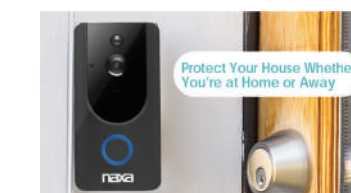

Long Lasting Rechargeable Battery

Smart Life

Control your home appliances and entertainment systems no matter where you are

NSH-500

Universal Smart Remote

- Control your home appliances from your mobile phone, no matter where you are
- The Wi-Fi enabled Universal Smart Remote is compatible with Amazon Alexa and Google Assistant voice control through the companion app
- Compatible with almost all brands of home appliances, TVs, air conditioners, etc.
- Easy-to-navigate distribution network makes for a user-friendly experience
- Infrared learning functionality allows for further expanding control (38KHz infrared frequency)
- Provides infrared signal coverage on a 360° large scale

Model	NSH-500
Product Name	Universal Smart Remote
Companion App	TuyaSmart
Supported Apps	Amazon Alexa, Google Assistant
Power	DC 5V 1A
Number of IR	7
IR Frequency	38 KHz
Sending Distance	18 Meters (Max.)
Wi-Fi Connectivity	2.4 GHz, 802.11n
Operating Temperature	-10°C – 45°C
Appliance Control	Air Conditioners, TV, Set Top Box, Fan, TV Boxes
Compatibility	Universal

NSH-6000 Smart Wi-Fi Doorbell

- Smart WiFi doorbell helps protect your house whether you are at home or away
- Check in on who's at your door right on your phone via the Smart Life App on either Android or IOS
- Infrared LED night vision allows you to see who's knocking at your door no matter the time
- 135 Degree Wide Angle view gives you a clear video view of everything outside your house in 1080P Full HD resolution
- Standard doorbell sound and doorbell sensor will alert you when someone is at your door
- Up to 64GB of storage memory via TF card slot (TF card not included)
- Accessories included: Charging cable, User manual