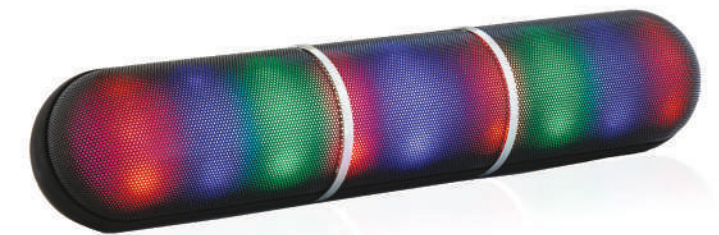

Model	NAS-3092
Product Name	"The Illuminator" Bluetooth® Speaker with LED Flashing Lights
Output Power (RMS)	6W (2 x 3W)
Frequency Response	87.5 - 108MHz
Removable Media Support	USB, MicroSD (max 32 GB)
Media Formats	MP3
Radio Tuner	FM
Wireless Source	Bluetooth® 2.1 + EDR
Input	3.5 mm AUX audio
Power Source	Rechargeable battery (1200 mAh) USB charge (DC 5V)
Battery Life	Up to 2 Hours (Play time will vary depending on volume level and type of media)
Accessories Included	USB charge cable, 3.5mm AUX cable, User manual