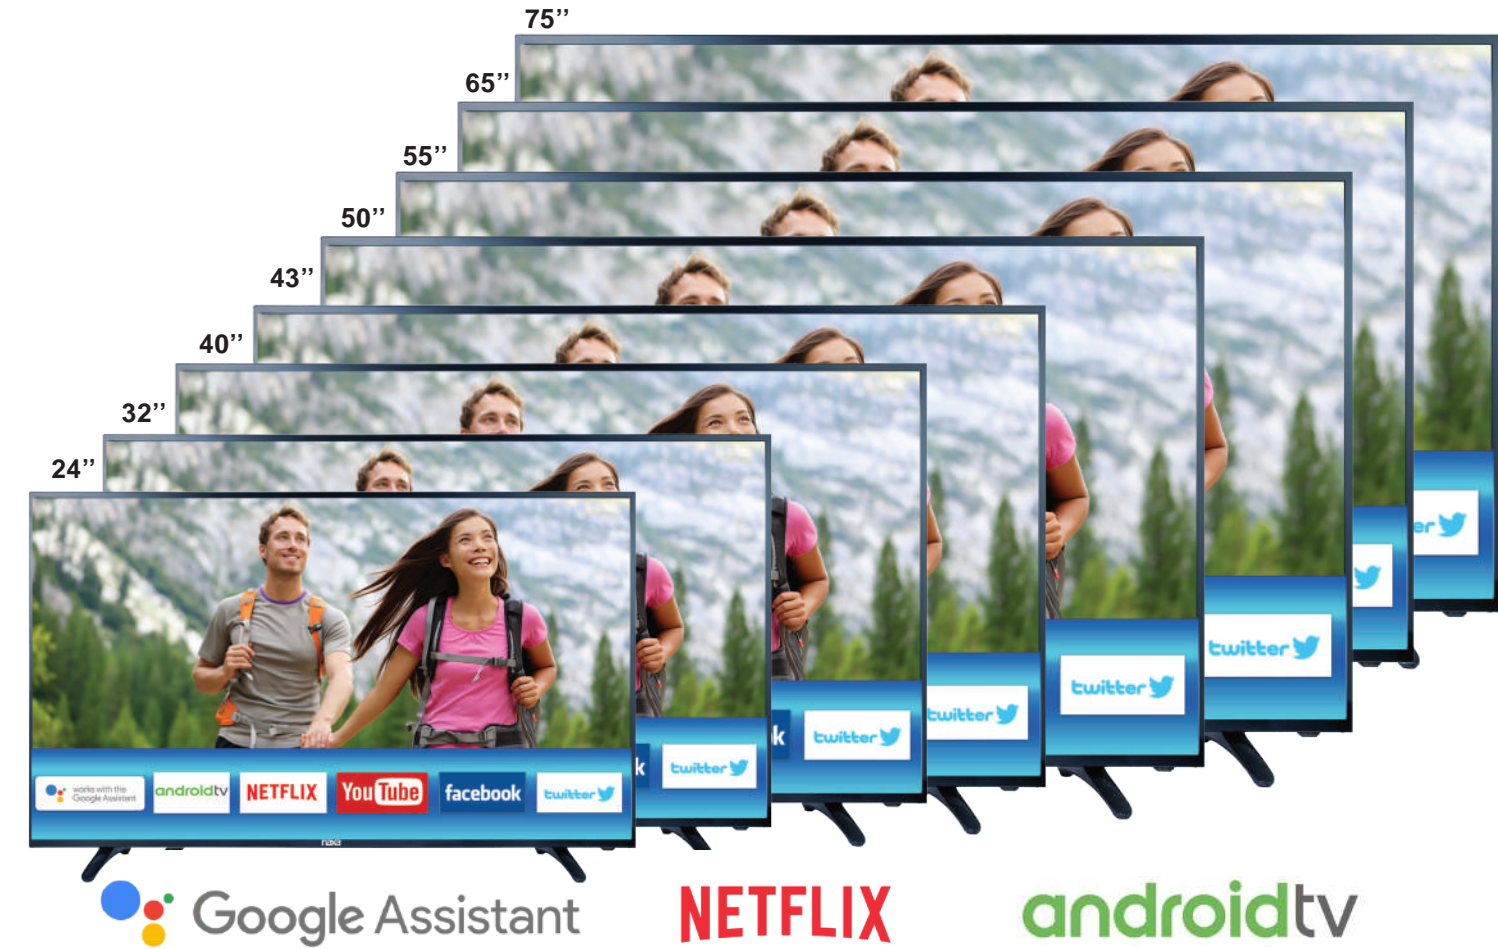

AVAILABLE IN THE FOLLOWING SIZES

NTS-2421 24" Smart TV with Netflix	NTS-3220 32" HD Smart TV with Netflix	NTS-4020 40" FHD Smart TV with Netflix	NTS-4320K 43" 4K Smart TV with Netflix
NTS-5020K 50" 4K Smart TV with Netflix	NTS-5520K 55" 4K Smart TV with Netflix	NTS-6500K 65" 4K Smart TV with Netflix	NTS-7500K 75" 4K Smart TV with Netflix

NETFLIX® SMART TELEVISIONS

- Netflix® is the world's leading Internet Television network in over 190 countries, which enjoy TV shows and movies per day, including original series, documentaries, and feature films. Members can watch as much as they want, anytime, anywhere, on nearly all internet-connected screen. Members can play, pause and resume watching, all without commercials or commitments.
- Open a whole new world of entertainment options thanks to the built-in Android Application Pack (AAP).
- Enjoy all the benefits your Smart TV has to offer, including, Netflix®, YouTube®, Facebook®, Twitter®, Pandora®, VUDU®, screencast and AccuWeather®
- Built-in USB Port also allows you stream all of your favorite Media from the USB flash drives

AVAILABLE IN THE FOLLOWING SIZES

NTS-2430 24" Android Smart TV with Google Assistant	NTS-3230 32" HD Android Smart TV with Google Assistant	NTS-4030 40" FHD Android Smart TV with Google Assistant	NTS-4330K 43" 4K Android Smart TV with Google Assistant
NTS-5030K 50" 4K Android Smart TV with Google Assistant	NTS-5530K 55" 4K Android Smart TV with Google Assistant	NTS-6530K 65" 4K Android Smart TV with Google Assistant	NTS-7530K 75" 4K Android Smart TV with Google Assistant

ANDROID™ TV WITH GOOGLE ASSISTANT

- With the Google Assistant built-in, you can do everything faster. Jump into the right content, right now. Everything you watch organized and simplified into one experience. Ask your Google Assistant questions such as finding your favorite shows or cooking recipes, or even who is at the door
- Your Google Assistant can sync with and control many other smart devices around your home all with just your voice
- Open a whole new world of entertainment by streaming 500,000+ shows and movies, live sports and news, or your favorite music
- Screencast directly from your phone or tablet
- Enjoy the benefits your Android SmartTV has to offer, including thousands of Apps that can be downloaded such as Netflix®, YouTube®, Facebook®, Twitter®, Pandora®, etc.
- Built-in USB Port also allows you stream all of your favorite Media from the USB flash drives