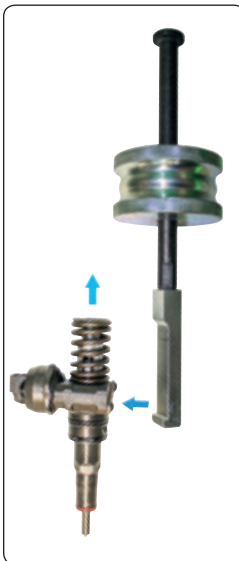

UNI INJECTOR PULLER KIT

Universal kit for diesel injectors. Fits Bosch, Delphi, Denso, and Siemens. Will work in most cases without removing the electric plug.

600 130 Uni Injector puller kit