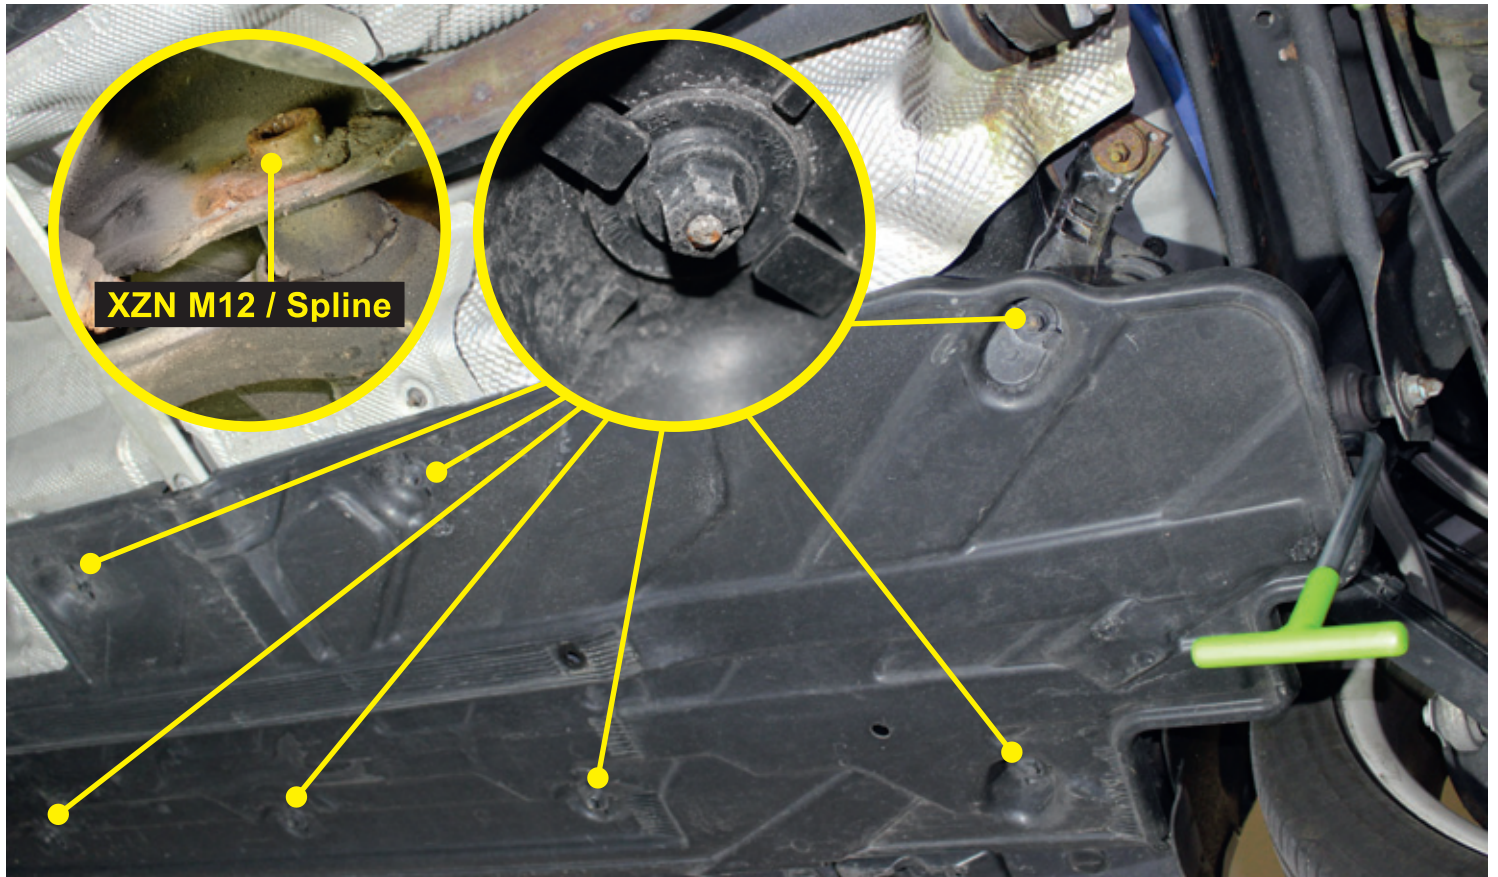

## ALIGNMENT-WRENCH FOR MERCEDES REAR AXLE ALIGNMENT

- **Universal fit for most Mercedes**
- **Adjust rear axle toe without removing plastic underbody cover**
- **Avoids damaging plastic fasteners**
- **Money and time saver**

# 512 712 **Alignment-Wrench**  
For Mercedes rear axle alignment