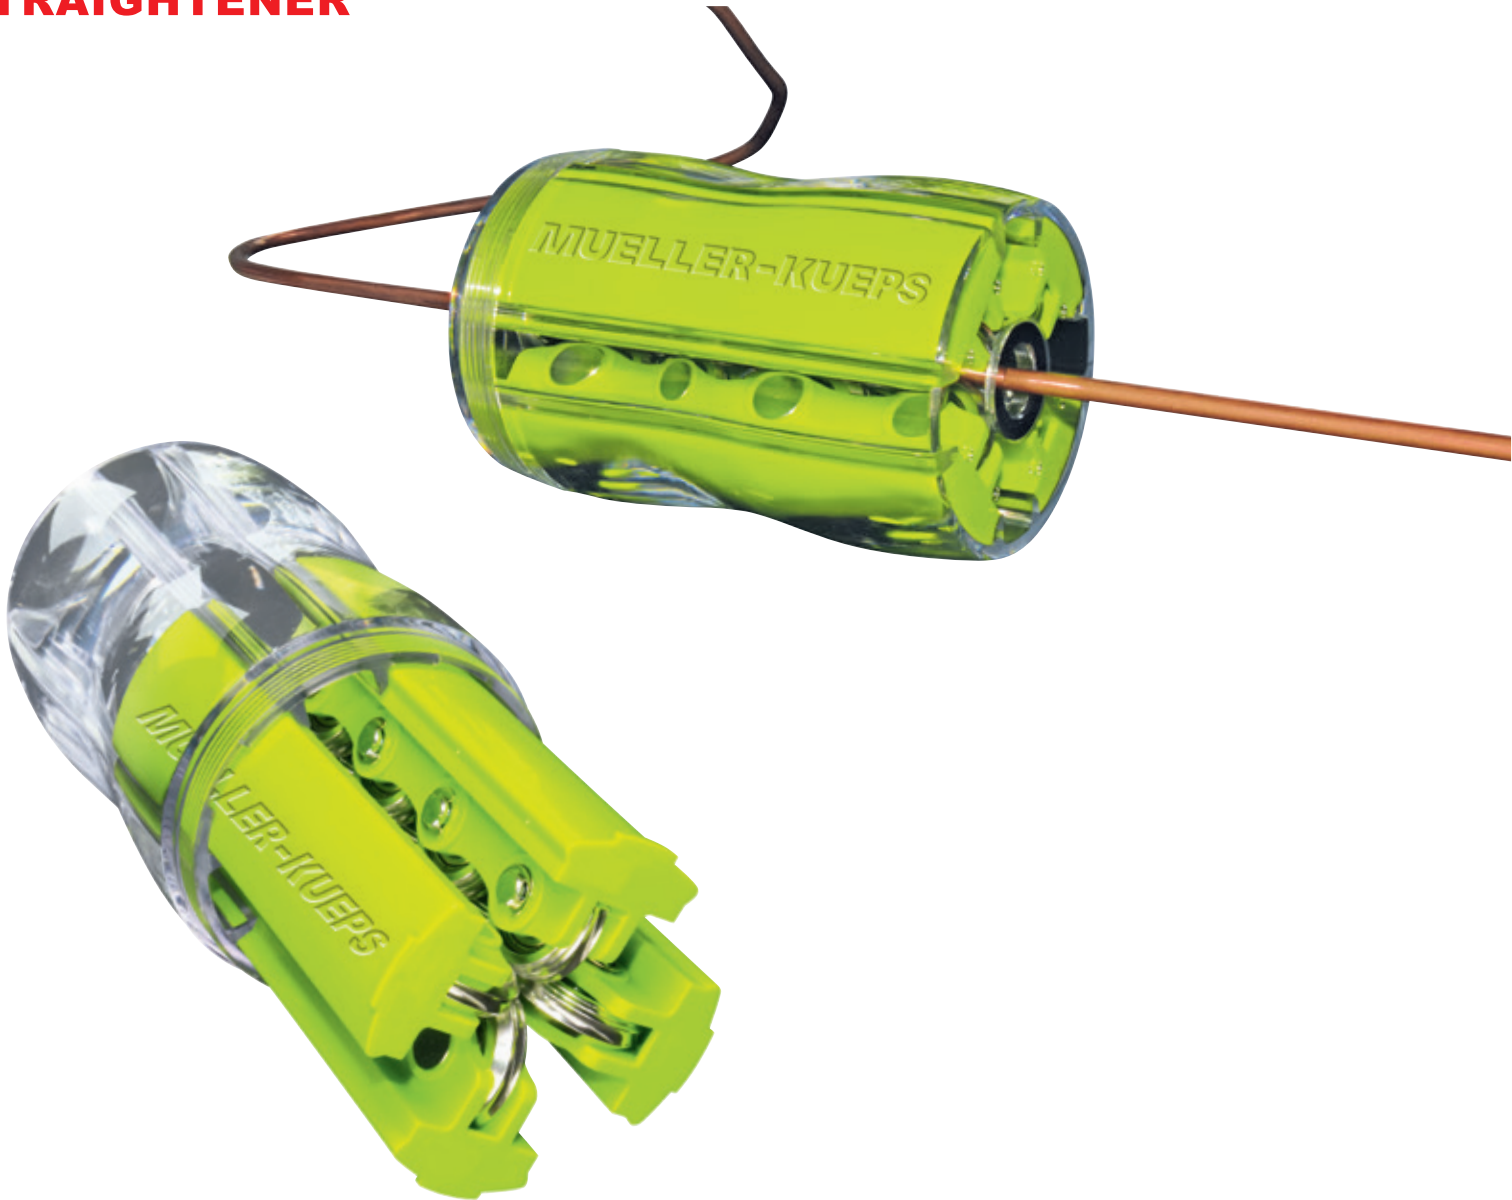

## BRAKE LINE STRAIGHTENER

Special tool to align the brake tube lines. Easy to use without any additional tools. The brake line will be straightened with 16 ball beared precision rolls.

**# 462 040 Brake line straightener**