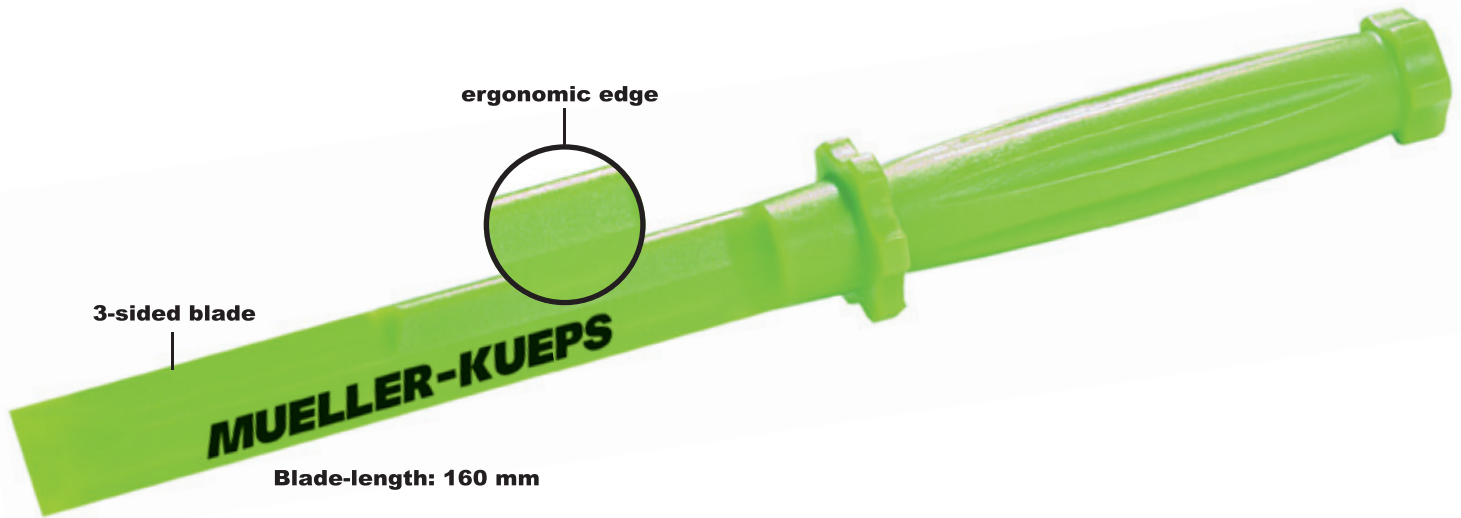

German Automotive Tool Innovator

WHEEL WEIGHT REMOVER

Ergonomic tool that has many uses. Can be used for removing sticky wheel weights or trim.

282 230 **Wheel Weight Remover**

Learn more about tire repair and service tools we have.