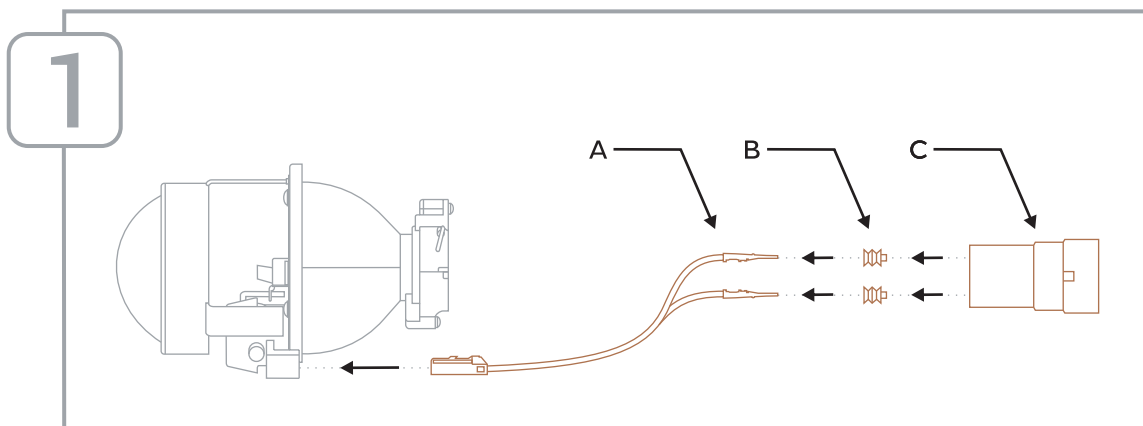

WARNING: By reading this document, I agree it is only to be used as an educational guide. Morimoto Lighting makes no guarantee on any finished results, nor are they to be held responsible for any damage, misuse, or personal injuries. Use at your own risk. If you are unable to clearly understand and adapt the information below to your own application, professional installation is recommended.

PROFESSIONAL INSTALLATION RECOMMENDED

SPECIAL INSTALLATION NOTE

SCHEMATIC

-END-