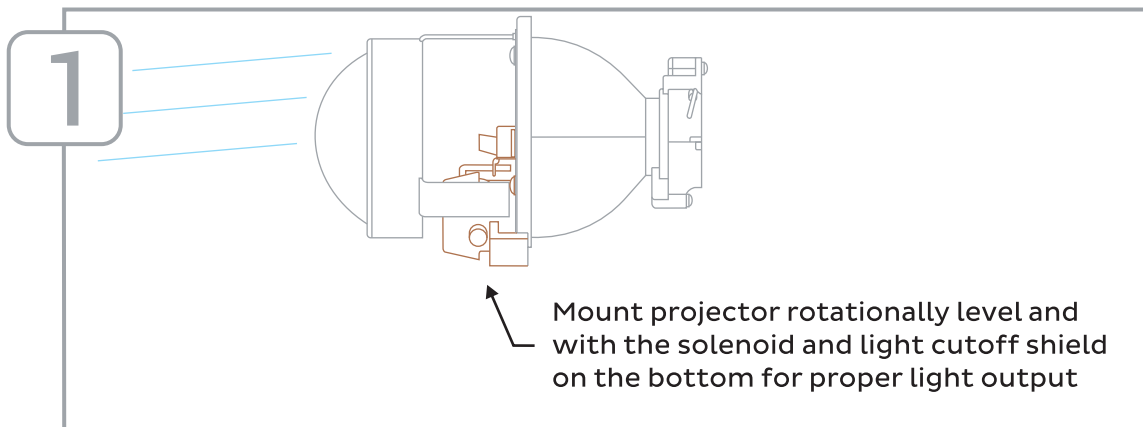

WARNING: By reading this document, I agree it is only to be used as an educational guide. Morimoto Lighting makes no guarantee on any finished results, nor are they to be held responsible for any damage, misuse, or personal injuries. Use at your own risk. If you are unable to clearly understand and adapt the information below to your own application, professional installation is recommended.

PROFESSIONAL INSTALLATION RECOMMENDED

SPECIAL INSTALLATION NOTE