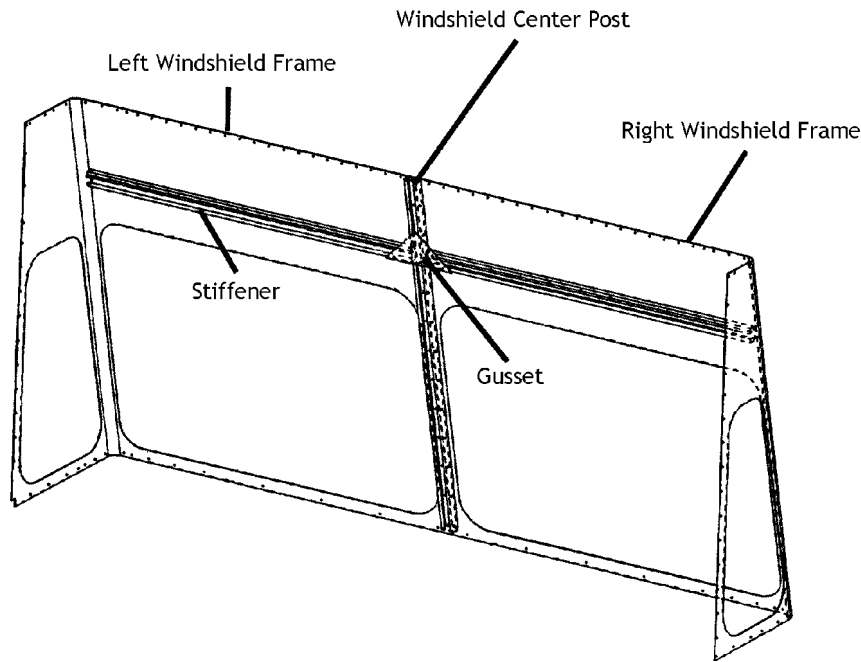

*See page 15 for guidelines to measure your truck's width.

Make	Model	Year	Truck Width	Truck Height	Description	Part #	
Chevrolet	Kurbmaster	1970-1995	78" W*	72" H*	Windshield Frame, 39.77" x 56.32"		
					Left Side	96355300	
				Right Side	96355301		
			78" W*	80" H*	Windshield Frame, 47.12" x 56.56"		
		Left Side			7200279		
			Right Side	7200280			
	78" W*	84" H*	Windshield Frame, 50.62" x 56.75"				
Left Side			7202184				
	Right Side	7202185					
Chevrolet	Kurbmaster & Route Star		82" W*	72" H*	Windshield Frame, 39.77" x 58.32"		
					Left Side	96355302	
				Right Side	96355303		
				Doorless Left Side, 41.10" x 62.23"	96355351		
	82" W*	80" H*	Windshield Frame, 47.05" x 58.61"				
Left Side			96355308				
Right Side			96355309				
		Doorless Left Side, 48.15" x 62.59"	96355354				