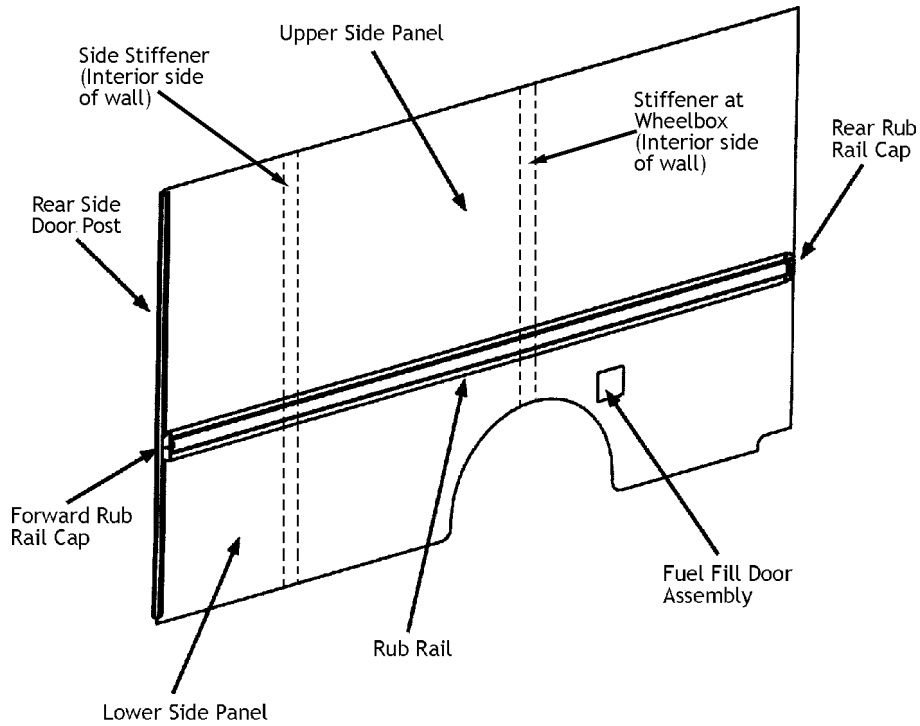

Lower Side Panels (Continued):

Make	Model	Year	Truck Length	Wheel Cutout	Wheel Base	Description	Part #
Chevrolet	Route Star	1989-1995	12' *	dual	133"	Lower Side Panel, Doorless Left Side truck w/roll-up window	89344503
			13' *	dual	133"	Lower Side Panel Left	89340608
						Right	89340609
			13' *	single	133"	Lower Side Panel Left	89340632
						Right	89340633
			13' *	dual	133"	Lower Side Panel, Doorless Left Side truck w/roll-up window	89344504
			14' *	dual	157"	Lower Side Panel Left	89340612
						Right	89340613
			14' *	single	157"	Lower Side Panel Left	89340636
						Right	89340637

*See page 15 for guidelines to measure your truck's length.