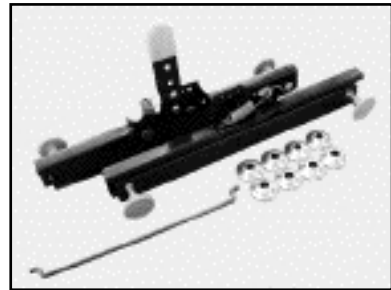

Miscellaneous Components

47002592

Continued on next page.