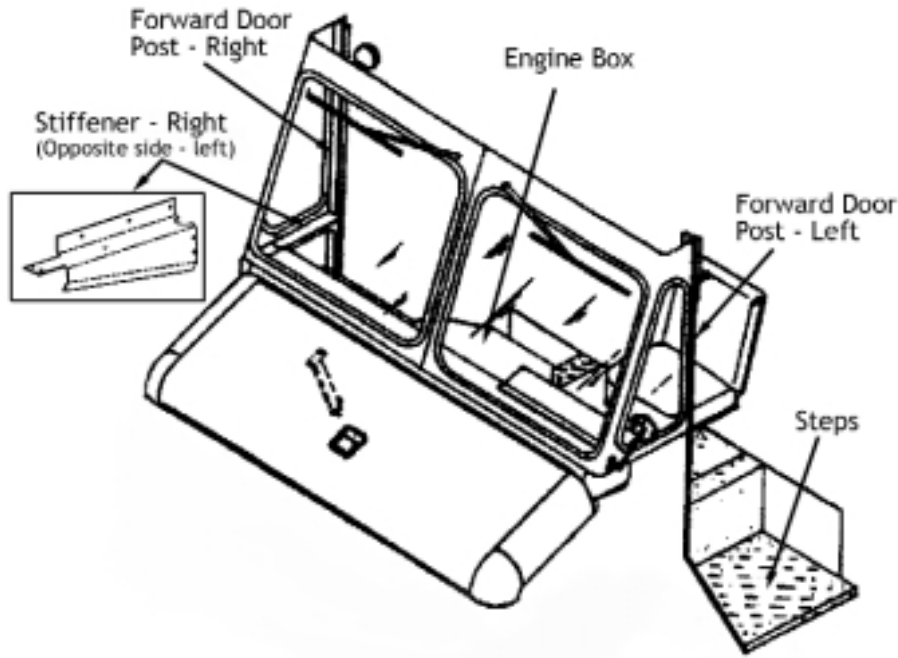

*See page 15 for guidelines to measure your truck's width and height.

Engine Boxes

91001002

45200970

91528214

Make	Model	Year	Description	Part #
Chevrolet	Route Mate & Route Star	1989-1995	Engine Box, Insulated	91001002
Chevrolet	Route Star	1996-current	Formed Engine Box, Insulated	45200970
Freightliner	Route Star	1996-current	Engine Box Assembly	91528214