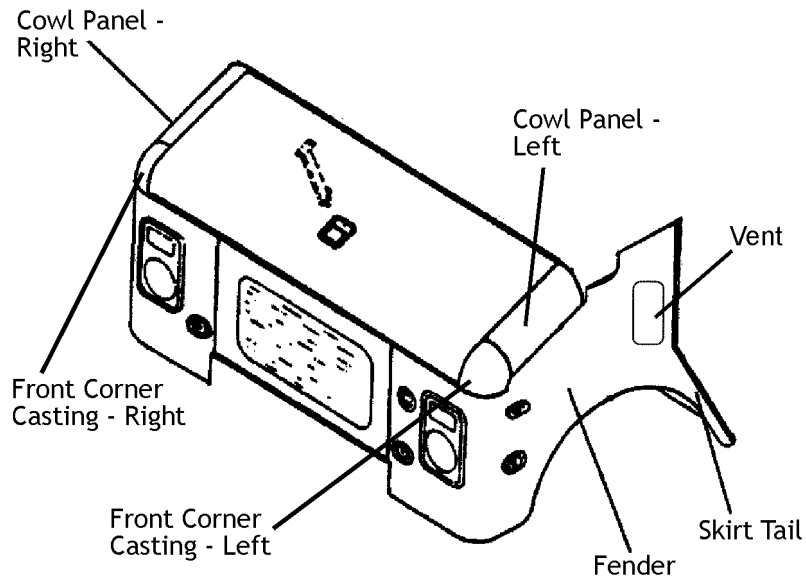

Fenders:

Make	Model	Year	Truck Width	Vent	Description	Part #
Chevrolet	Kurbmaster	1970-1990	78" W*	With	Fender, IFS** Left Side	7205721
				Without	Right Side	78322035
			82" W*	With	Fender, IFS** Left Side	7205722
				Without	Right Side	78322036
			86" W*	With	Fender, IFS** Left Side	7205723
				Without	Right Side	78322037
			93" W*	With	Fender, IFS** Left Side	7205724
				Without	Right Side	78322038
		1978-1990	78" W*	With	Fender, IFS** Doorless Left Side	7205403
			82" W*	With	Fender, IFS** Doorless Left Side	7205404
			86" W*	With	Fender, IFS** Doorless Left Side	7205405
			93" W*	With	Fender, IFS** Doorless Left Side	7205406

*See page 15 for guidelines to measure your truck's width.

**Independent Front Suspension