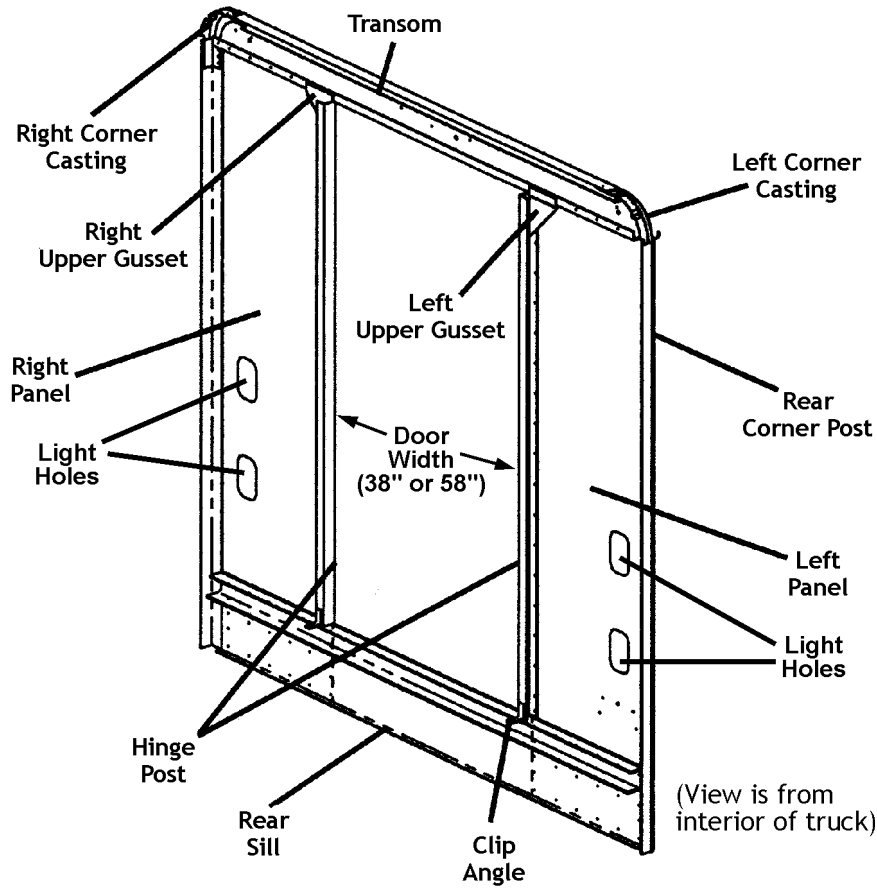

Transom:

Make	Model	Year	Door Type	Truck Width	Truck Height	Description	Part #
All	Route Star	1989-current	Rear-Swing Open	82" W*	All	Transom, x 80.62"	89356300
			Rear-Swing Open	86" W*	All	Transom, x 84.62"	89356301
			Rear-Swing Open	93" W*	All	Transom, x 91.62"	89356302
Chevrolet	Route Mate	1991-current	Rear-Swing Open	78" W*	All	Transom, x 76.62"	91656301

*See page 15 for guidelines to measure your truck's width.