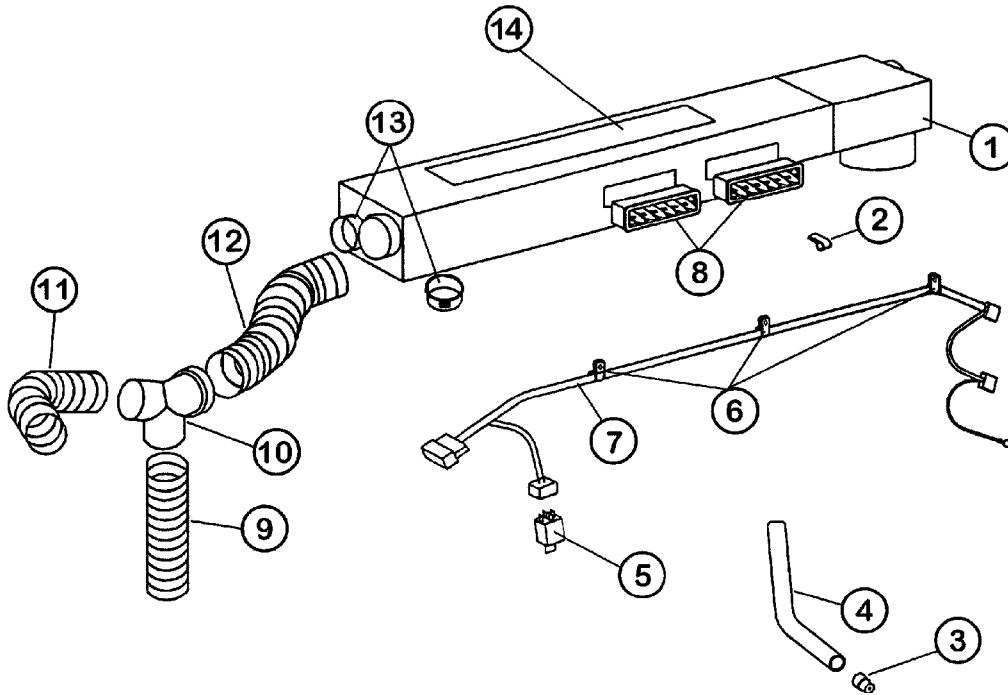

Chevrolet Route Mate - 1998-99
Chevrolet Route Star - 1998-99
Freightliner Route Star - 1998-99
Freightliner Top Star - 1998-99
Navistar Top Star - 1998-99

Heater A/C System Duct Work 998312201

Description	Item #	Quantity Required	Part Number
Cable Clamp	2	1	47008253
Drain Restrictor	3	1	998312235
Drain Hose	4	1	998312236
Relay 12V 30 Amp	5	1	998312237
Wire Harness Clamp	6	3	998312241
Wire Harness	7	1	998312242
Louver & Bezel Assembly	8	2	998312238
Defrost Hose, 2.5" dia. x 16"	9	1	998312213
Y Duct, 2.5" dia. x 3"	10	1	998312239
Defrost Hose, 2.5" dia. x 9.5"	11	1	998312215
Defrost Hose, 3" dia. x 18"	12	1	998312240
Plastic Collar, 2.5" dia.	13	1	47008251
Duct Assembly (Items 1, 8 & 13)	14	1	998312243