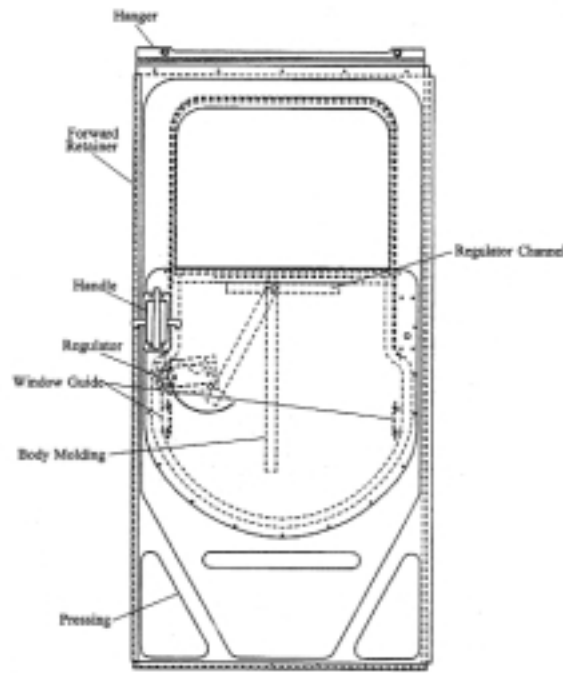

Side Door Assemblies (Complete):

Make	Model	Year	Description	Part #
Chevrolet	Kurbmaster	1976-1989	Door Assembly, Roll-up Window Right	76927015
			Left	76927016
Chevrolet	Route Mate	1991-2001	Door Assembly, Roll-up Window, 3" Door Pocket Right	91666200
			Left	91666201
Chevrolet	Route Star	1989-1995	Door Assembly, Roll-up Window, 3" Door Pocket Right	89366211
			Left	89366210
		1996-1999	Door Assembly, Roll-up Window, 3" Door Pocket Right	96366211
			Left	96366210

NOTE: For door hardware and door glass, see catalog section entitled, Door Hardware.