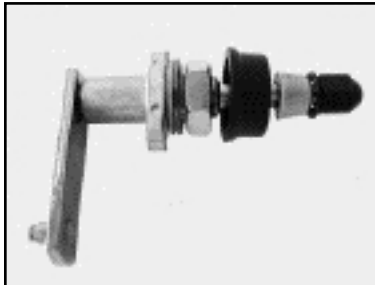

Pivot Shafts

47004136

Make	Model	Year	Description	Individual Part #	Related Part #s
All	Kurbmaster & Route Mate	1970-2002	Heavy Duty, .75" shaft	47004136	
All	Route Star	1989-2002	Heavy Duty, .75" shaft, top mount wipers	47004136