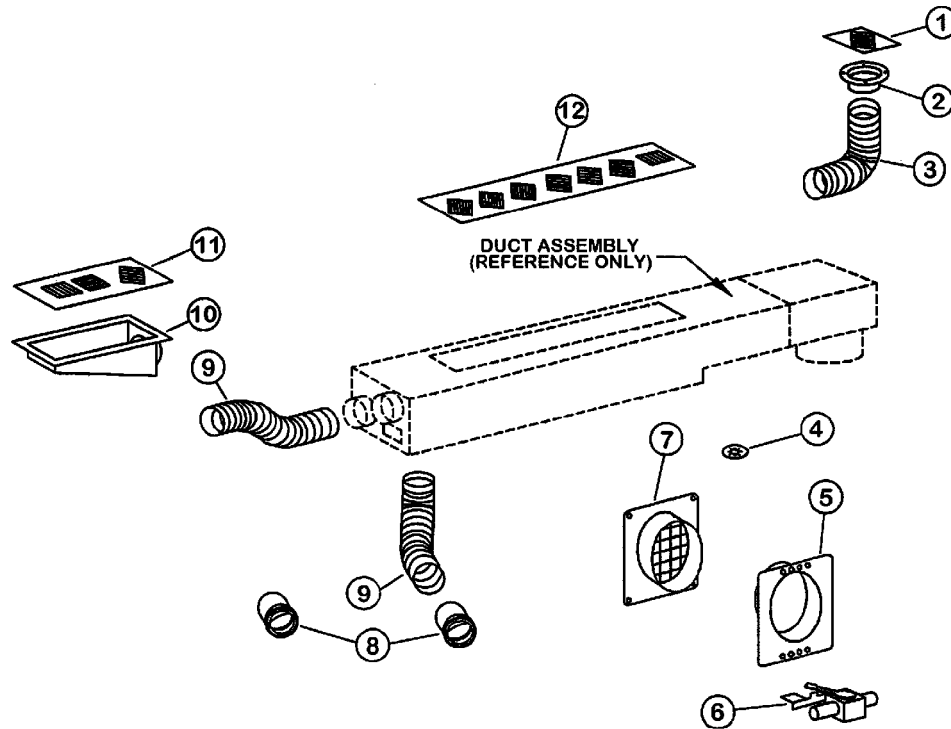

Freightliner Route Star - 1998-2002
Freightliner Top Star - 1998-2002

Heater System Duct Work 998312203

Description	Item #	Qty. Required	Part Number
Louver Plate @ 90 Deg.	1	1	47008261
Louver Housing	2	1	998312210
Defrost Hose, 2.5" dia. x 16"	3	1	998312213
Push Nut, 3/16" Rod	4	1	47008242
Fresh Air Collar	5	1	47008259
Water Valve Assembly	6	1	998312205
Fresh Air Intake Radiator Mounting Bracket	7	1	998312207
Ball Louver Assembly	8	1	47008192
Defrost Hose, 2.5" dia. x 30"	9	1	998312216
Plenum Assembly	10	1	998312212
Side Louver Plate	11	1	998312211
Center Louver Plate	12	1	47008260