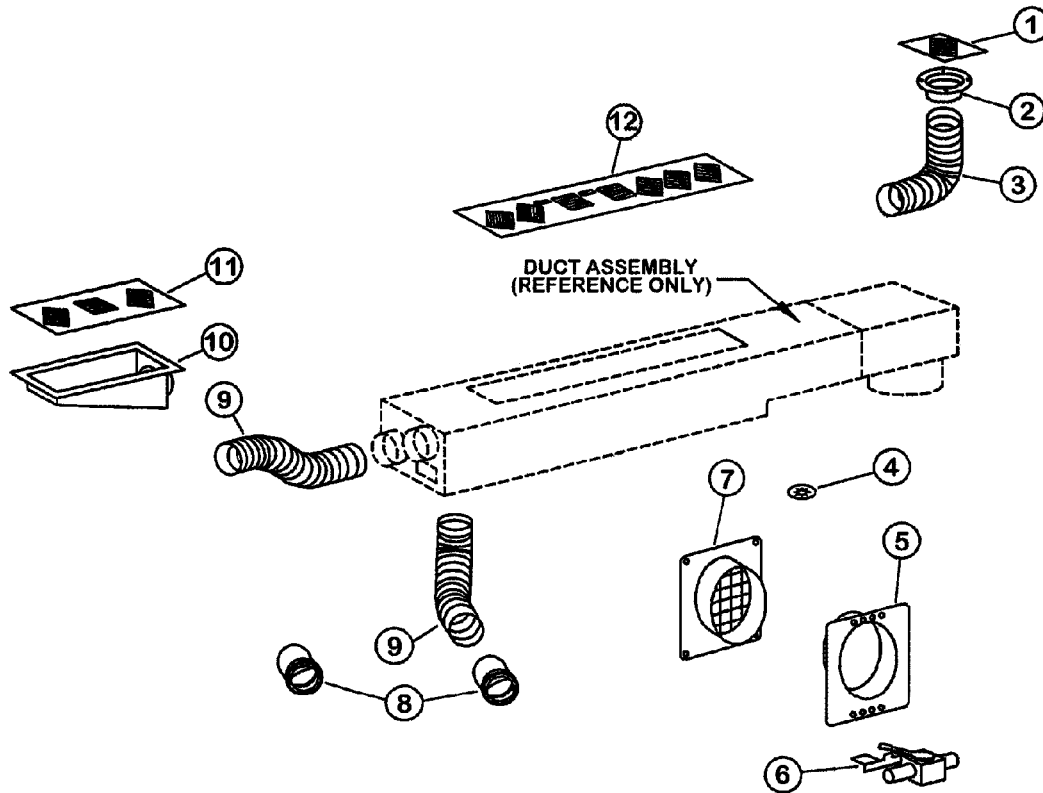

Assemblies

Chevrolet Route Mate - 1998-2002

Chevrolet Route Star - 1998-2003

Freightliner Route Star - 2000-2002

Freightliner Top Star - 1998-2002

Heater System Duct Work 998312202

Description	Item #	Quantity Required	Part Number
Louver Plate @ 45 Deg.	1	1	998312209
Louver Housing	2	1	998312210
Defrost Hose, 2.5" dia. x 16"	3	1	998312213
Push Nut, 3/16" Rod	4	1	47008242
Fresh Air Collar	5	1	998312206
Water Valve Assembly	6	1	998312205
Fresh Air Intake Radiator Mounting Bracket	7	1	998312207
Ball Louver Assembly	8	1	47008192
Defrost Hose, 2.5" dia. x 30"	9	1	998312216
Plenum Assembly	10	1	998312212
Side Louver Plate	11	1	998312211
Center Louver Plate	12	1	998312208