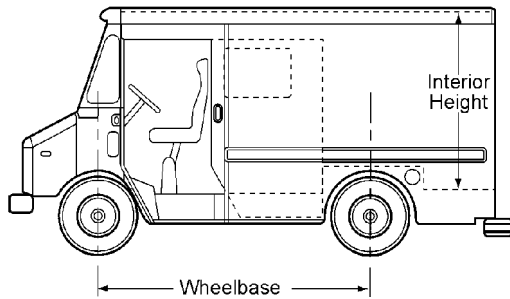

The
Kurbside

**MORGAN
OLSON.**
A Legacy Like No Other

The "Route Star" Walk-In Van

Truck Measurement Guidelines

For all trucks: Right side refers to the passenger side and left side refers to the driver side.

Walk-in Truck
Side View

Walk-in Truck
Viewed looking down on roof

For Walk-in trucks, when a part is being specified by:

Truck Height - Measure the interior height of the truck as determined by the distance from floor to ceiling.

Dry Freight Van
Side View

Dry Freight Van
Back View

For Dry Freight Vans, when a part is being specified by:

Truck Height - Measure the interior height of the truck as determined by the distance from floor to ceiling.