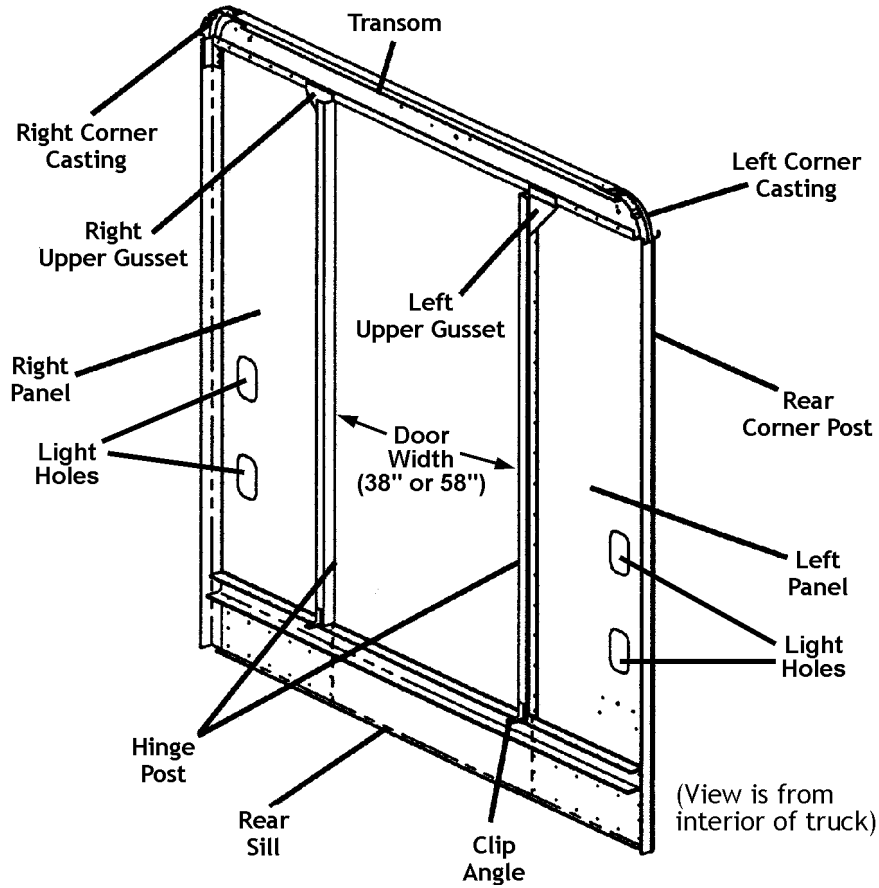

Corner Castings:

Make	Model	Year	Truck Width	Truck Height	Description	Part #
All	Kurbmaster	1970-1995	All	All	Rear Corner Casting Left Side	1100778
					Right Side	1100780
All	Route Star	1989-current	All	All	Rear Corner Casting Left Side	45100009
					Right Side	45100010
Chevrolet	Route Mate	1989-current	All	All	Rear Corner Casting Left Side	45100080
					Right Side	45100081

Gussets:

Make	Model	Year	Truck Width	Truck Height	Description	Part #
All	Kurbmaster & Route Star	1970-current	All	All	Upper Gusset Left Side	90650304
					Right Side	90650305