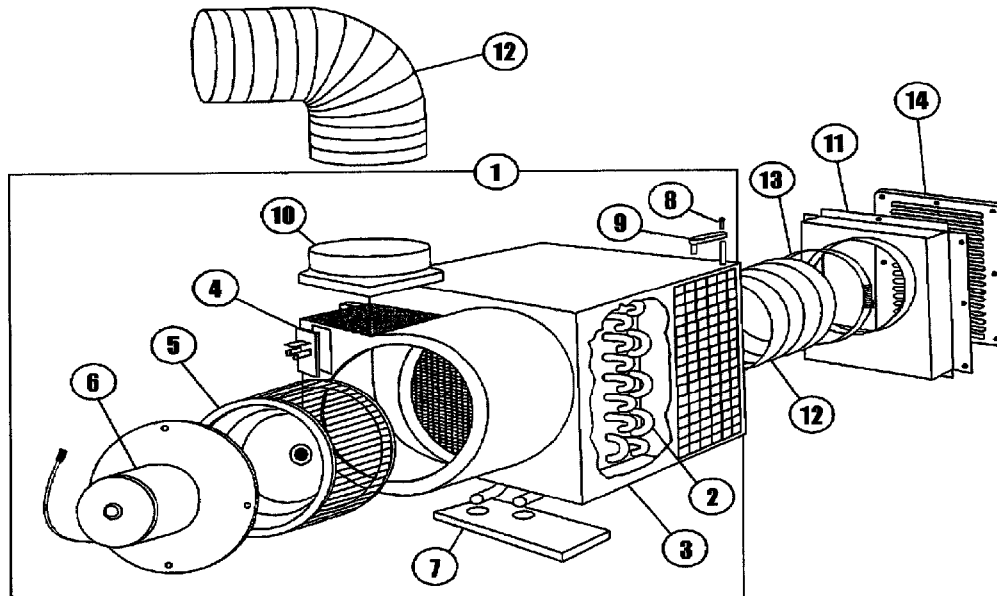

Navistar P100 (UPS) - 1997

Navistar P120 (UPS) - 1997

Heater System 47008168

Description	Item #	Qty. Required	Part Number
Heater Assembly (Includes Items 2-10)	1	1	47008292
Heater Core	2	1	47008240
Heater Case Weldment	3	1	*
Heater Resistor	4	1	1114094
Blower Wheel	5	1	47008238
Heater Motor	6	1	1114093
Tube Gasket	7	1	*
Set Screw #6-32	8	1	*
Heater Crank	9	1	*
Plastic Blower Transition	10	1	47008234
Heater Plenum	11	1	47008233
Defrost Hose, 5" dia.	12	1	47008232
Hose Clamp, 5.5" dia.	13	1	47008231
Heater Grill	14	1	47008230

*Parts designated by an asterisk are not available for purchase separately but can be purchased by buying the entire assembly -- part # 47008292.