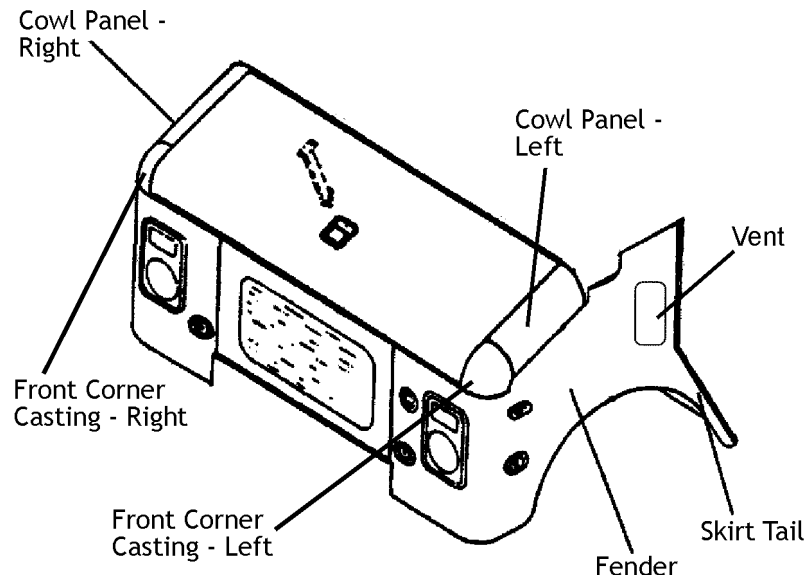

Corner Castings:

Make	Model	Year	Truck Width	Truck Height	Description	Part #
All	Kurbmaster	1970-1995	All	All	Corner Casting Left Side Right Side	1100769 1100771
All	Route Mate	1991-2001	78" W*	72" H*	Corner Casting Left Side Right Side	1100796 1100797
All	Route Star	1989-1995	82" W*	All	Corner Casting Left Side Right Side	45100029 45100028
			86" W*	All	Corner Casting Left Side Right Side	45100031 45100030
			93" W*	All	Corner Casting Left Side Right Side	45100033 45100032

*See page 15 for guidelines to measure your truck's width and height.