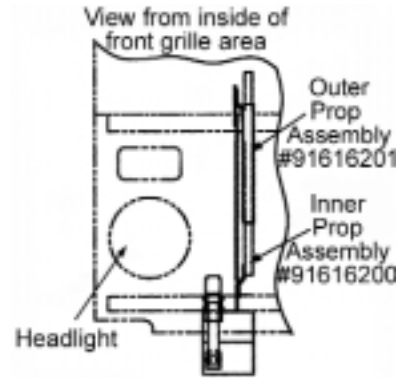

Make	Model	Year	Description	Part #
All	Kurbmaster & Route Star	1970-1995	Safety Catch Assembly	1101511
Chevrolet	Route Mate	1989-current	Prop Assembly Inner Outer	91616200 91616201
Chevrolet	Route Star	1989-current	Hood Pop Up Spring	47006015

NOTE: For hood body panels, see catalog section entitled, Body Components.