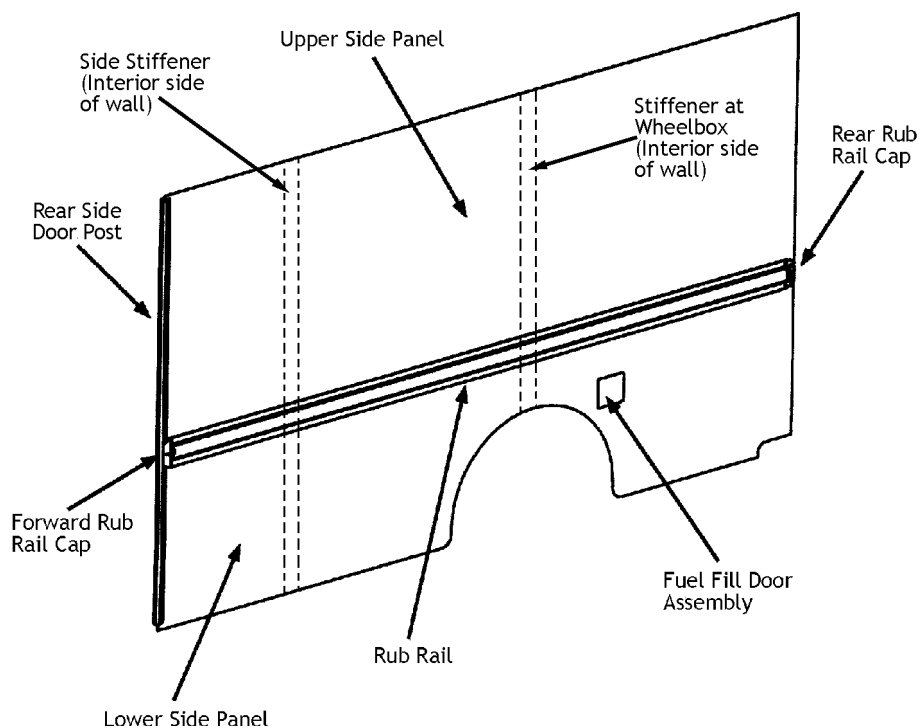

Doors, Continued

Lower Side Panels:

Make	Model	Year	Truck Length	Wheel Cutout	Wheel Base	Description	Part #
Chevrolet	Route Mate	1991-current	9.5' *		110"	Lower Side Panel Left	91640303
						Lower Side Panel Right	91640304
Chevrolet	Route Star	1989-1995	11' *	dual	125"	Lower Side Panel Left	89340602
						Lower Side Panel Right	89340603
			11' *	single	125"	Lower Side Panel Left	89340626
						Lower Side Panel Right	89340627
			12' *	dual	133"	Lower Side Panel Left	89340606
						Lower Side Panel Right	89340607
12' *	single	133"	Lower Side Panel Left	89340630			
			Lower Side Panel Right	89340631			
12' *	special tear drop	133"	Lower Side Panel Left	89340654			
			Lower Side Panel Right	89340655			

*See page 15 for guidelines to measure your truck's length.

Continued on next page.