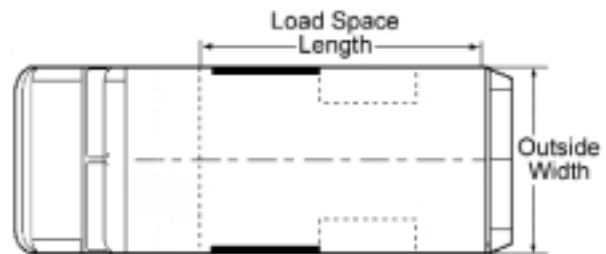

The
Kurbside

**MORGAN
OLSON.**
A Legacy Like No Other

The "Route Star" Walk-In Van

Truck Measurement Guidelines

For all trucks: Right side refers to the passenger side and left side refers to the driver side.

Walk-in Truck
Side View

Walk-in Truck
Viewed looking down on roof

For Walk-in trucks, when a part is being specified by:

Truck Height - Measure the interior height of the truck as determined by the distance from floor to ceiling.