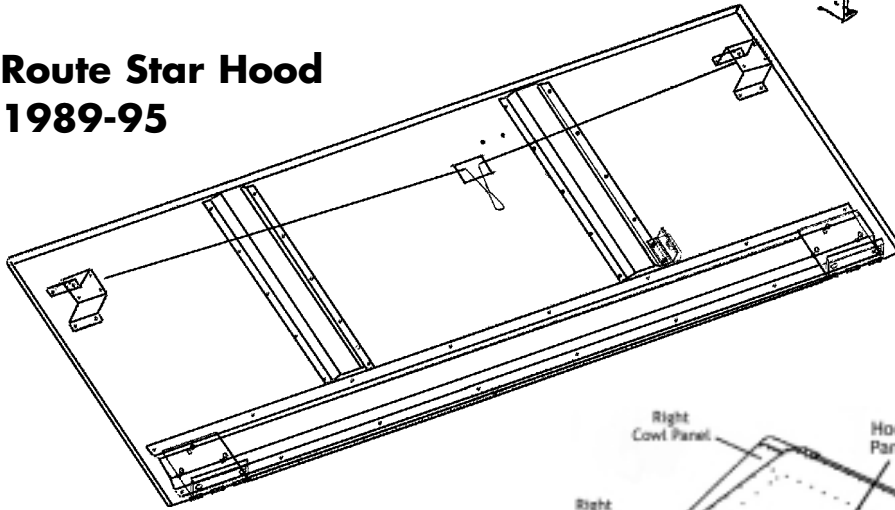

Route Star Hood 1989-95