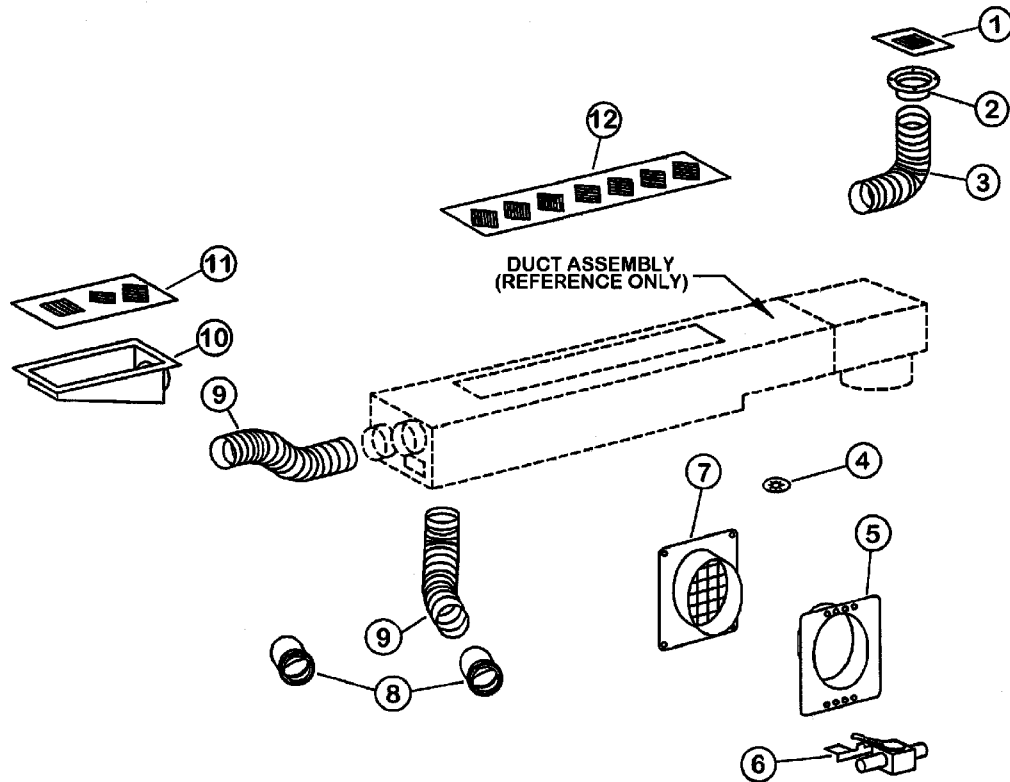

Assemblies

Navistar Top Star - 1998-2002

Heater System Duct Work 998312204

Description	Item #	Quantity Required	Part Number
Louver Plate @ 45 Deg.	1	1	47008257
Louver Housing	2	1	998312210
Defrost Hose, 2.5" dia. x 16"	3	1	998312213
Push Nut, 3/16" Rod	4	1	47008242
Fresh Air Collar	5	1	47008259
Water Valve Assembly	6	1	998312205
Fresh Air Intake Radiator Mounting Bracket	7	1	998312207
Ball Louver Assembly	8	1	47008192
Defrost Hose, 2.5" dia. x 30"	9	1	998312216
Plenum Assembly	10	1	998312212
Side Louver Plate	11	1	47008258
Center Louver Plate	12	1	47008256