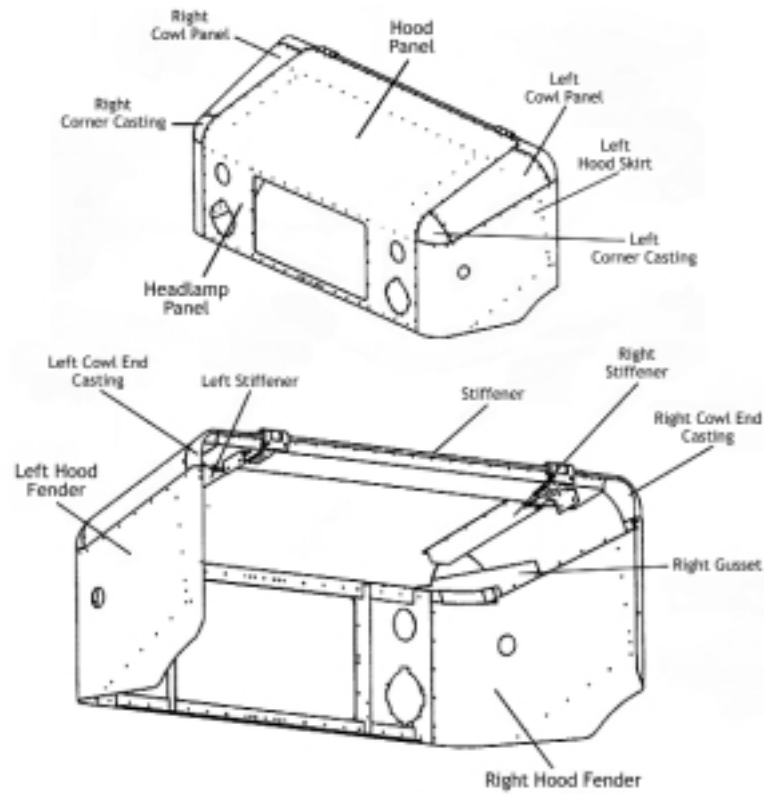

**Route Star Hood
1996-current &
Route Mate Hood
1989-current
(exterior and
interior views)**