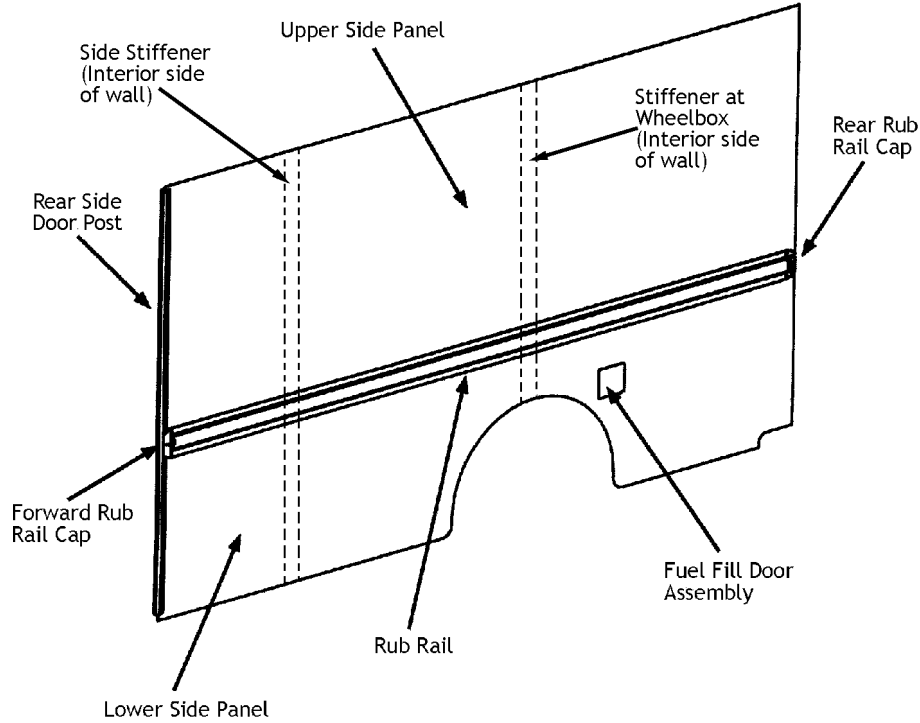

Lower Side Panels (Continued):

Make	Model	Year	Truck Length	Wheel Cutout	Wheel Base	Description	Part #
Chevrolet	Route Star	1989-1995	16' *	special tear drop	157"	Lower Side Panel, Doorless Left Side Truck w/roll-up window	89344532
			16' *	dual	178"	Lower Side Panel, Doorless Left Side Truck w/roll-up window	89344509
			18' *	dual	178"	Lower Side Panel Left	89340622
						Right	89340623
			18' *	special tear drop	178"	Lower Side Panel Left	89340670
						Right	89340671
			18' *	dual	178"	Lower Side Panel, Doorless Left Side Truck w/roll-up window	89344511
			18' *	special tear drop	178"	Lower Side Panel, Doorless Left Side Truck w/roll-up window	89344535

*See page 15 for guidelines to measure your truck's length.