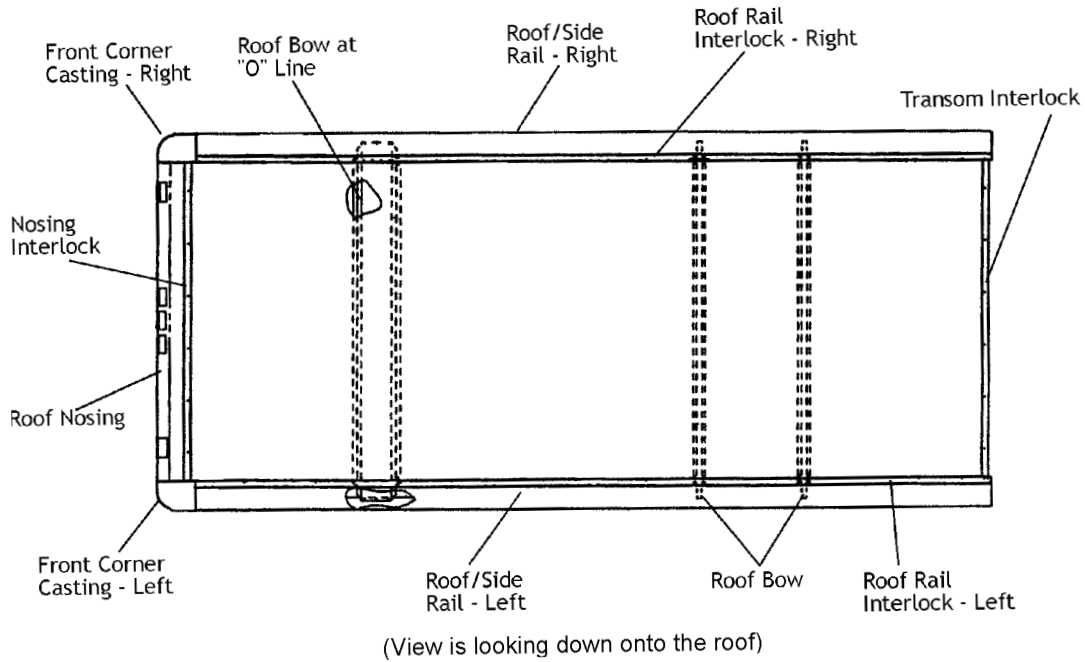

Roof Sheet (not pictured):

Make	Model	Year	Truck Width	Size	Description	Part #
All	Freight Star	1989-current	96" W*	x 94.12"	Aluminum Roof Sheet	50006000
Chevrolet	Route Mate	1989-current	78" W*	x 67.5"	Aluminum Roof Sheet	1100002
Chevrolet	Route Star	1989-current	82" W*	x 71.5"	Aluminum Roof Sheet	1100012
			86" W*	x 75.5"	Aluminum Roof Sheet	1100004
			93" W*	x 82.5"	Aluminum Roof Sheet	1100010

*See page 15 for guidelines to measure your truck's width.