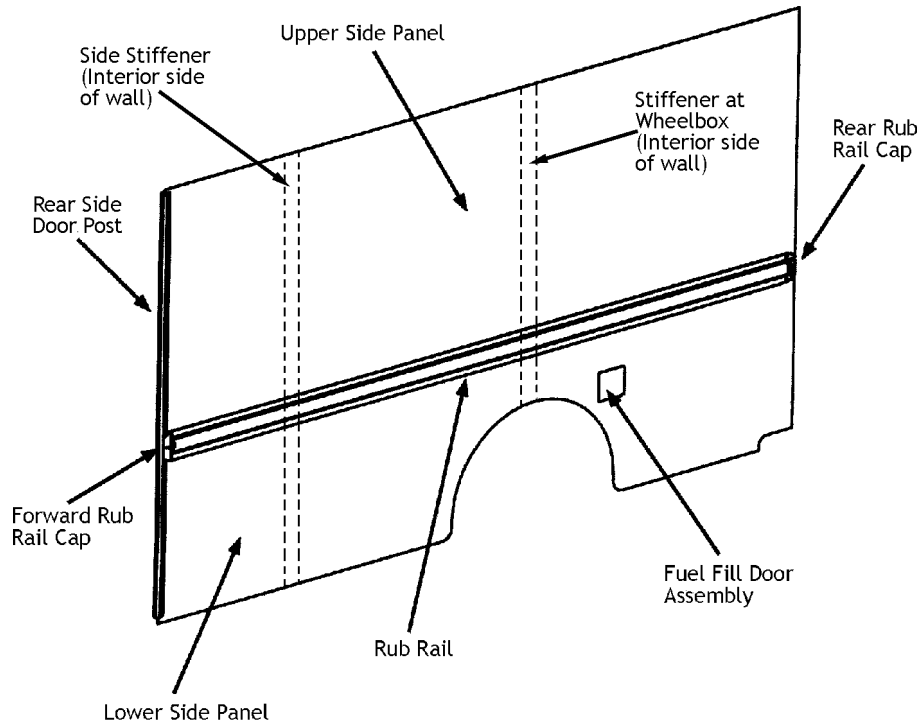

Stiffeners:

Make	Model	Year	Truck Width	Truck Height	Size	Description	Part #
Chevrolet	Route Mate	1991-current	78" W*	72" H*	x 67.44	Side Stiffener	91676301
			78" W*	72" H*	x 58.94"	Stiffener at Wheelbox	91676300
			78" W*	72" H*	x 78.81"	Rear Side Door Post	
						Left	91640307
						Right	91640308
Chevrolet	Kurbmaster & Route Star	1973-current	93" W*	84" H*	x 79.75"	Heavy Duty Side Stiffener	7600992
			93" W*	80" H*	x 75.75"	Heavy Duty Side Stiffener	7600994
			82" & 86" W*	72" H*	x 67.75"	Side Stiffener	7604069
			82" & 86" W	80" H*	x 75.75"	Side Stiffener	7604061
			All	84" H*	x 79.75"	Side Stiffener	7604062

*See page 15 for guidelines to measure your truck's height and width.