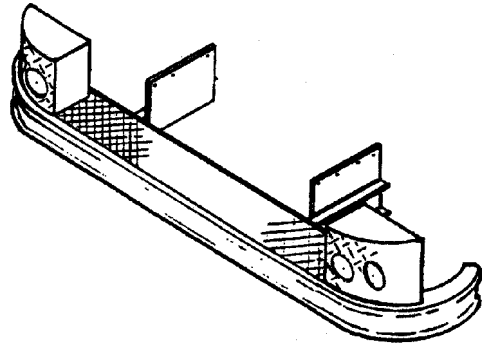

Rear Bumpers

- With Towers w/light holes
- With Serated Step Plate

Make	Model	Truck Year	Width	Description	Part Number
All except Ford	Kurbmaster	All years	78" W*	Aluminum	79845037
			78" W*	Steel	5100153
All except Ford	Kurbmaster & Route Star	All years	82" W*	Aluminum	79845038
			82" W*	Steel	5100154
			86" W*	Aluminum	79845039
			86" W*	Steel	5100155
			93" W*	Aluminum	79845040
			93" W*	Steel	5100910
Ford	Kurbmaster	All years	78" W*	Aluminum	79845204
			78" W*	Steel	73812204
Ford	Kurbmaster & Route Star	All years	82" W*	Aluminum	79845205
			82" W*	Steel	73812205
			86" W*	Aluminum	79845206
			86" W*	Steel	73812206
			93" W*	Aluminum	79845207
			93" W*	Steel	73812207
Freightliner & Workhorse	Route Star (USPS only)	2001-current	88" W*	Aluminum	001757002

*See page 4 for guidelines to measure your truck's width.