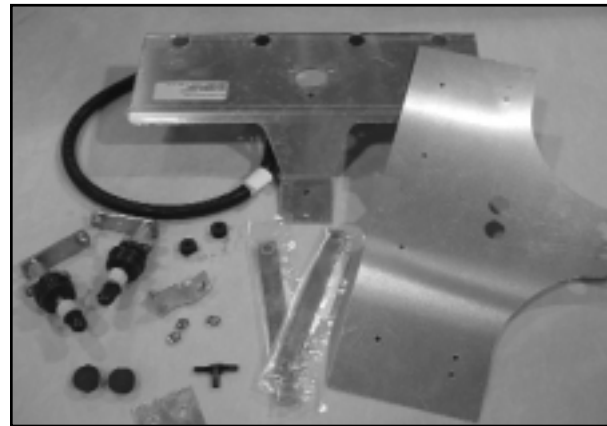

002399001
Wiper Conversion Kit

Miscellaneous Wiper Components

111498
Switch Knob

1115189
5-Blade Switch & Circuit Breaker

47004078
Washer Nozzle Jet

47004079
Washer Nozzle Jet

44000069
Grommet

47006602
Connector