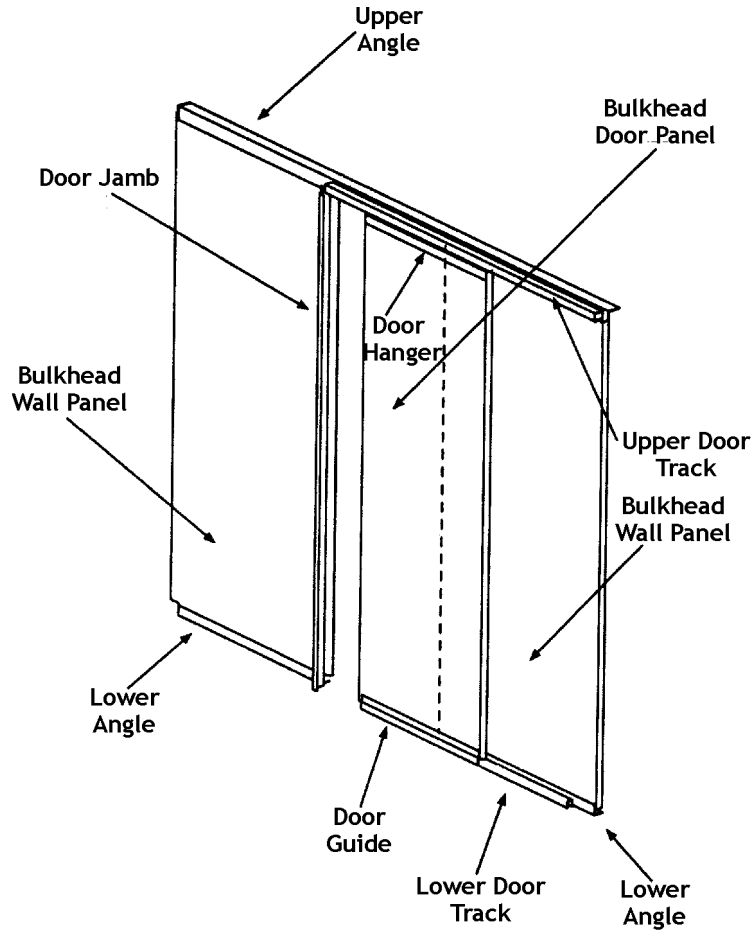

Door Jamb:

Make	Model	Year	Truck Height	Size	Description	Part #
Chevrolet	Route Star	1989-current	72" H*	x 69.5"	Door Jamb	77988041
			80" H*	x 77.5"	Door Jamb	77988043
			84" H*	x 81.5"	Door Jamb	77988044

*See page 15 for guidelines to measure your truck's height.