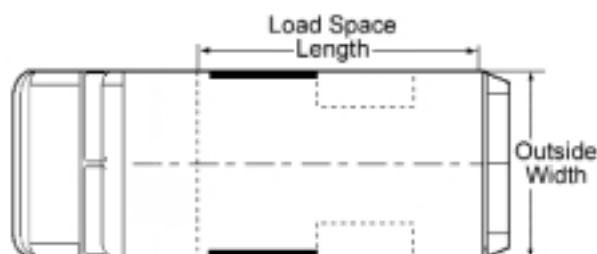

Walk-in Truck
Viewed looking down on roof

For Walk-in trucks, when a part is being specified by:

Truck Height - Measure the interior height of the truck as determined by the distance from floor to ceiling.

Wheelbase - The distance between the wheels, center to center.

Truck Width - Measure the outside width as determined by the distance between the exterior side walls.

Truck Length - Measure the load space length as determined from the forward end of the cargo floor to the exterior face of the rear sill. Then, subtract 2.5 inches.