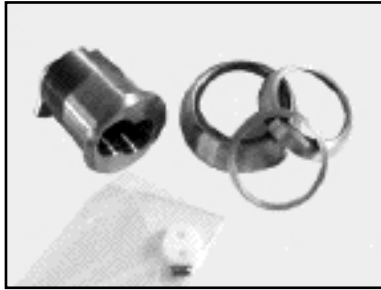

■ Latch Hardware, Continued

1113456