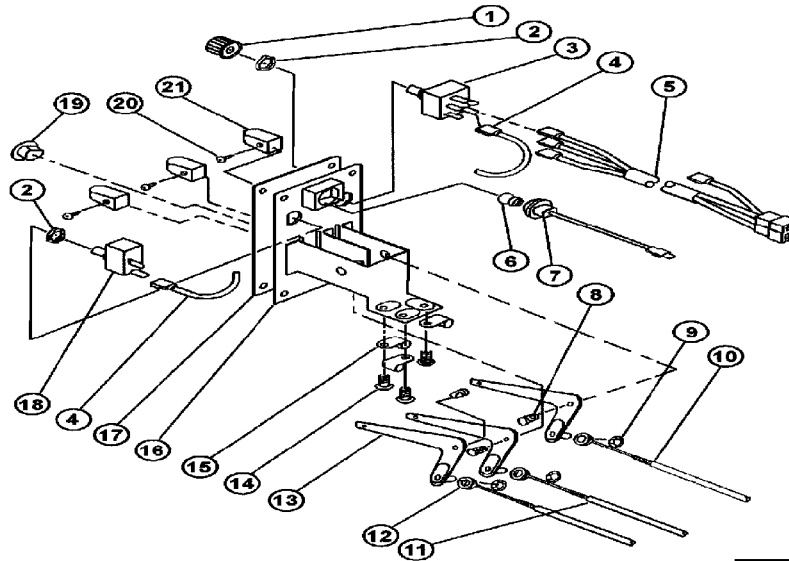

Ford Route Mate - 1994-95 (Assemblies 47008122 & 47008123)

Ford Route Star - 1994-95 (Assemblies 47008122 & 47008125)

Control Panel Assembly for Heaters 47008122, 47008123 and 47008125

47008123 & 47008125
A/C Control Panel

47008122 Heater
Control Panel

Description	Item #	Qty	Qty	Part Number
A/C Panel Assembly (Includes Items 1-21)		1	-	00944162
Heater Panel Assembly (Includes Items 1-21)		-	1	00944166
Knob	1	1	1	00380053
Nut, 7/16 - 20	2	1	1	*
Fan Switch	3	1	1	00220635
Wire Assembly	4	1	-	*
Wire Harness	5	1	1	*
Light Bulb - 12 V	6	1	1	*
Light Socket Assembly	7	1	1	*
Speed Fastener	8	3	3	*
Push Nut, 3/16"	9	3	3	00290012
Temperature Control Cable, 68"	10	1	1	00243111
Fresh Air Recirculating Cable, 104"	11	1	1	00243112
Defrost Cable, 41"	12	1	1	00243110
Lever Weldment	13	3	3	00509923
Screw, #10 - 32 x 1/2"	14	3	3	*
Cable Clip	15	3	3	*
Control Weldment	16	1	1	*
Control Plate	17	1	1	*
A/C Switch	18	1	-	00221005
"D" Hole Plug	19	-	1	*
Screw, #6 x 3/8"	20	3	3	00200101
Knob	21	3	3	47008213

*Parts designated by an asterisk are not available for purchase separately but can be purchased by buying the entire assembly -- part # 00944162 or 00944166.