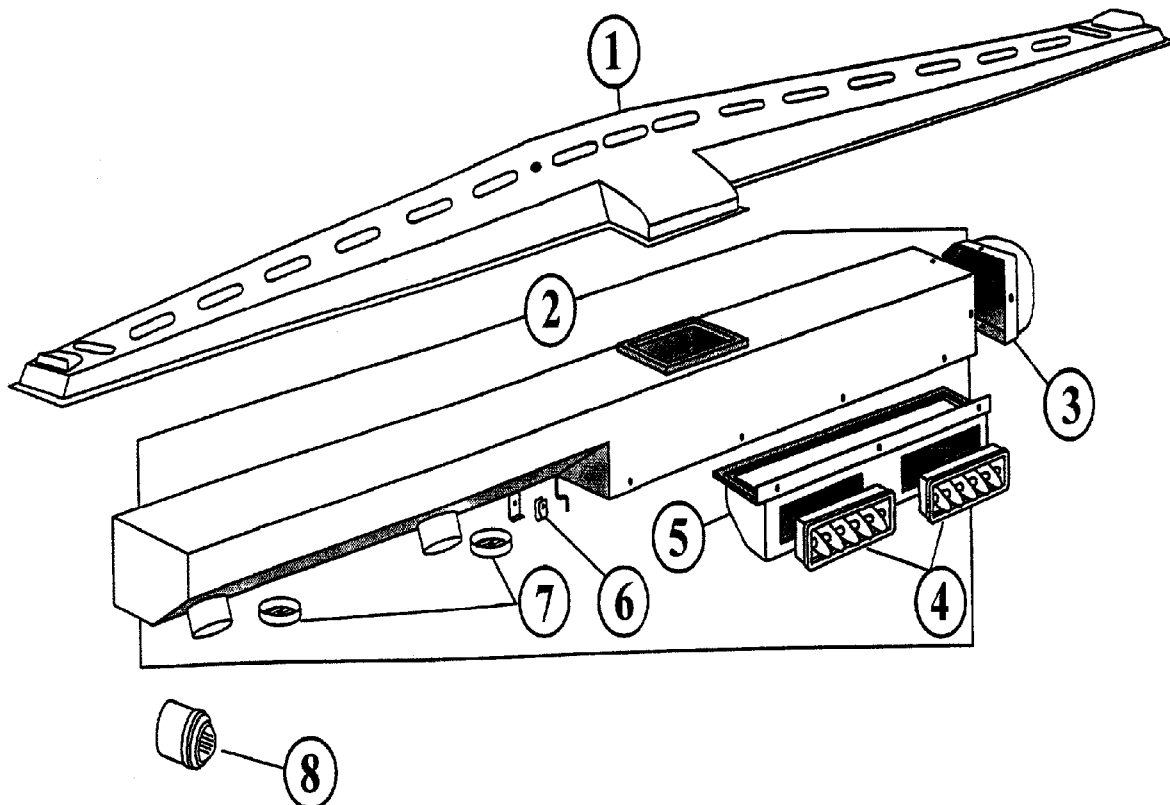

Chevrolet Route Mate - 1996-98

Chevrolet Route Star - 1996-98

Heater Duct Assembly 47008134

Description	Item #	Quantity Required	Part Number
Upper Air Plenum	1	1	47008190
Duct Assembly (Includes Items 3-7)	2	1	47008185
Plastic Collar	3	1	*
Louvers	4	1	47008182
Lower Air Plenum (w/o Louvers)	5	1	47008191
Cable Clamp	6	1	47008253
Round Louvers	7	1	47008347
Ball Louver Assembly	8	1	47008192

*Parts designated by an asterisk are not available for purchase separately but can be purchased by buying the entire assembly -- part # 47008185.