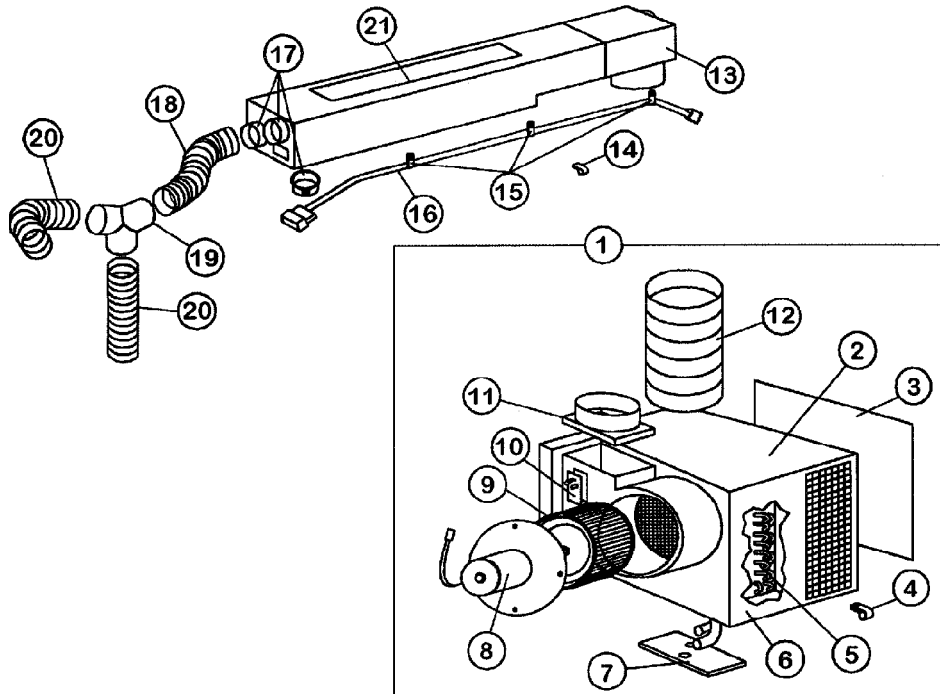

Chevrolet Route Mate - 1998-2002

Chevrolet Route Star - 1998-2003

Freightliner Route Star - 1998-2002

Freightliner Top Star - 1998-2002

Heater System 998312200

Description	Item #	Qty. Required	Part Number
Heater Assembly (Includes Items 2-12)	1	1	998312225
Heater Welded Case Assembly	2	1	*
Heater Case Panel	3	1	*
Cable Clip	4	1	*
Heater Core	5	1	998312224
Heater Cover	6	1	*
Tube Seal Gasket	7	1	*
Heater Motor	8	1	1114093
Blower Wheel	9	1	47008238
Heater Resistor	10	1	1114094
Plastic Blower Transition	11	1	47008234
Defrost Hose, 5" dia. x 14"	12	1	47008232
Plenum Assembly	13	1	*
Cable Clamp	14	1	47008253
Wire Harness Clamp	15	3	998312217
Wire Harness	16	1	998312218
Plastic Collar, 2.5" dia.	17	3	47008251
Defrost Hose, 2.5" dia. x 30"	18	1	998312216
Y Duct, 2.5" dia.	19	1	998312214
Defrost Hose, 2.5" dia. x 9.5"	20	2	998312215
Complete Duct Assembly (Includes Items 13 & 17)	21	1	998312244

*Parts designated by an asterisk are not available for purchase separately but can be purchased by buying the entire assembly -- part # 998312225.