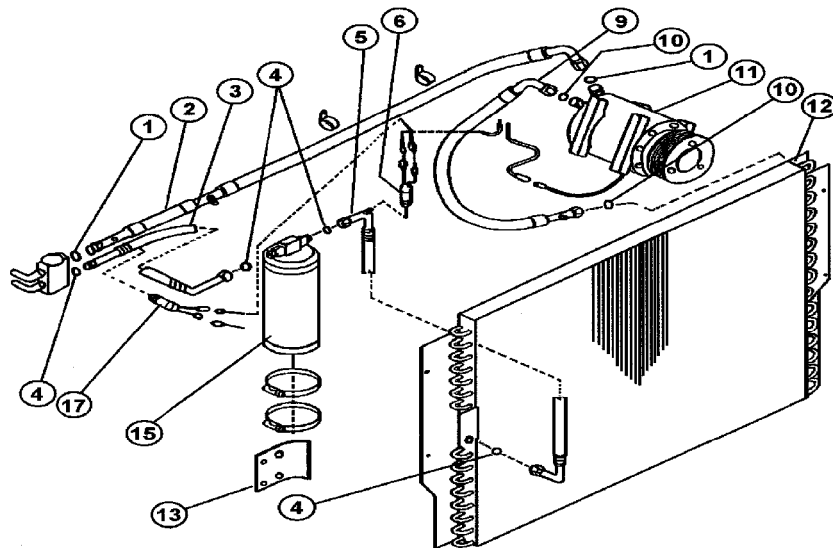

Assemblies

Ford Route Mate - 1994-95 (Assembly 47008123)

Ford Route Star - 1994-95 (Assembly 47008125)

A/C Systems 47008123 & 47008125

47008125 A/C Kit
Ford 8-Cyl. 5.8 Engine

47008123 A/C Kit
Ford 6-Cyl. 4.9 Engine

Description	Item #	Qty	Qty	Part Number
#10 O-Ring	1	2	2	00300441
#10 Hose Assembly	2	1		00403751
			1	00403752
#6 Hose Assembly	3	1	1	00403748
#6 O-Ring	4	4	4	00300448
#6 Hose Assembly	5	1	1	00403747
High Pressure Switch	6	1	1	00404274
#8 Hose Assembly	9	1	1	00403749
			1	00403750
#8 O-Ring	10	2	2	00300442
Air Compressor with Clutch	11	1	1	00402849
Condenser	12	1	1	00401105
Receiver Drier Bracket	13	1	1	00416990
Receiver Drier	15	1	1	00402529
Low Pressure Switch	17	1	1	00404281