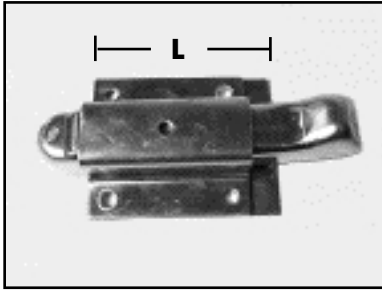

Latch Hardware

1112010