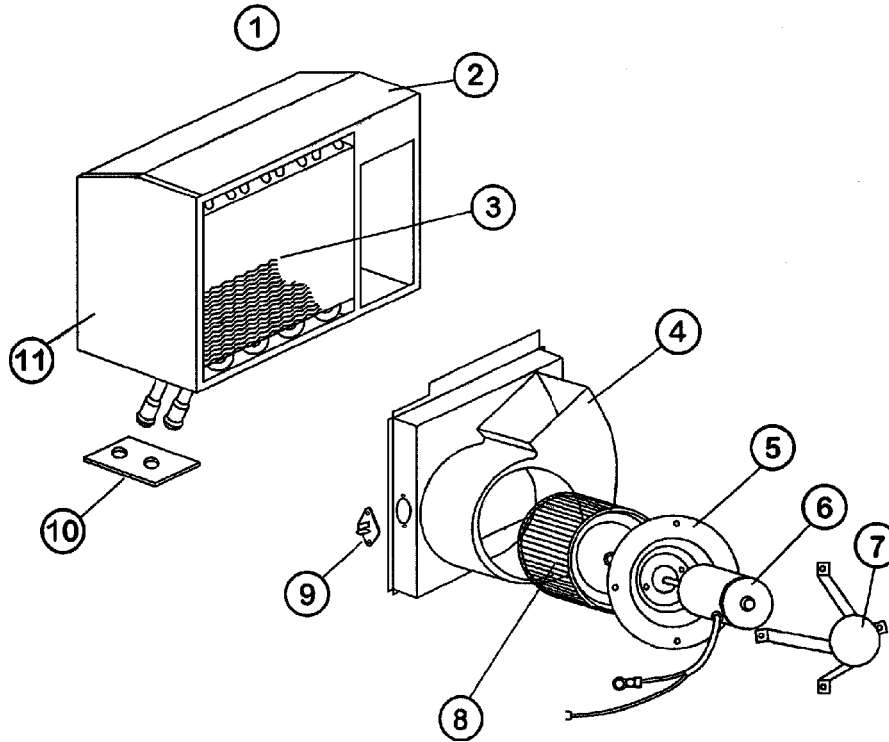

Assemblies

Ford Route Mate 1995-96
Freightliner Route Star 1997-98
Osh Kosh P600 1995-96

Heater System 47008167

Description	Item #	Quantity Required	Part Number
Heater Assembly (Includes Items 2-11)	1	1	47008167
Welded Case Assembly	2	1	*
Heater Core	3	1	47008200
Blower Welded Housing	4	1	*
Heater Motor Mounting Plate	5	1	47008170
Heater Motor	6	1	47008160
Motor Guard Assembly	7	1	47008265
Blower Wheel	8	1	47008202
Resistor	9	1	47008267
Gasket Tubes Seal	10	1	*
Cover	11	1	*

*Parts designated by an asterisk are not available for purchase separately but can be purchased by buying the entire assembly -- part # 47008167.