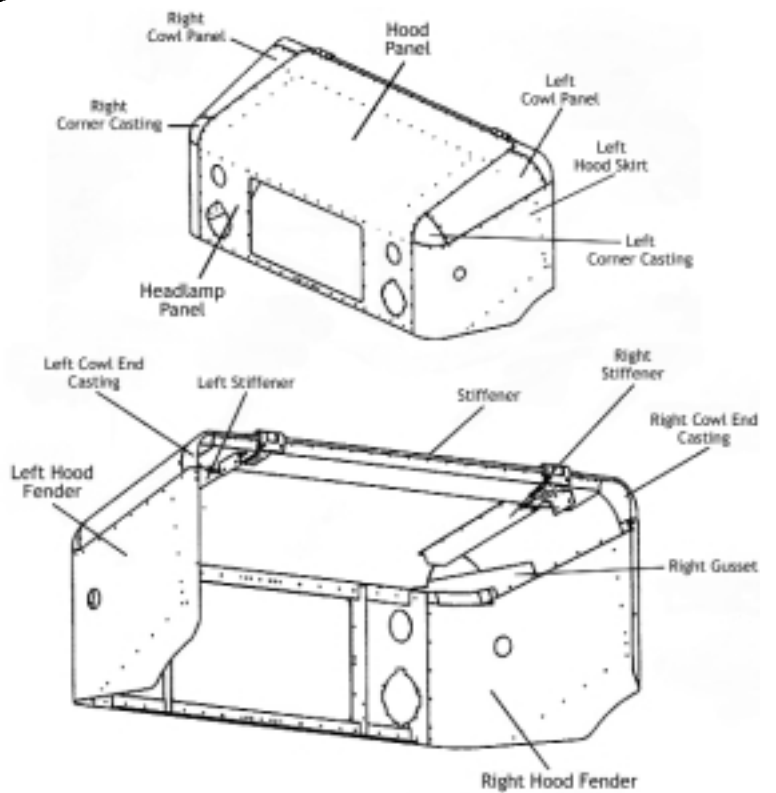

Route Star Hood 1996-current & Route Mate Hood 1989-current (exterior and interior views)