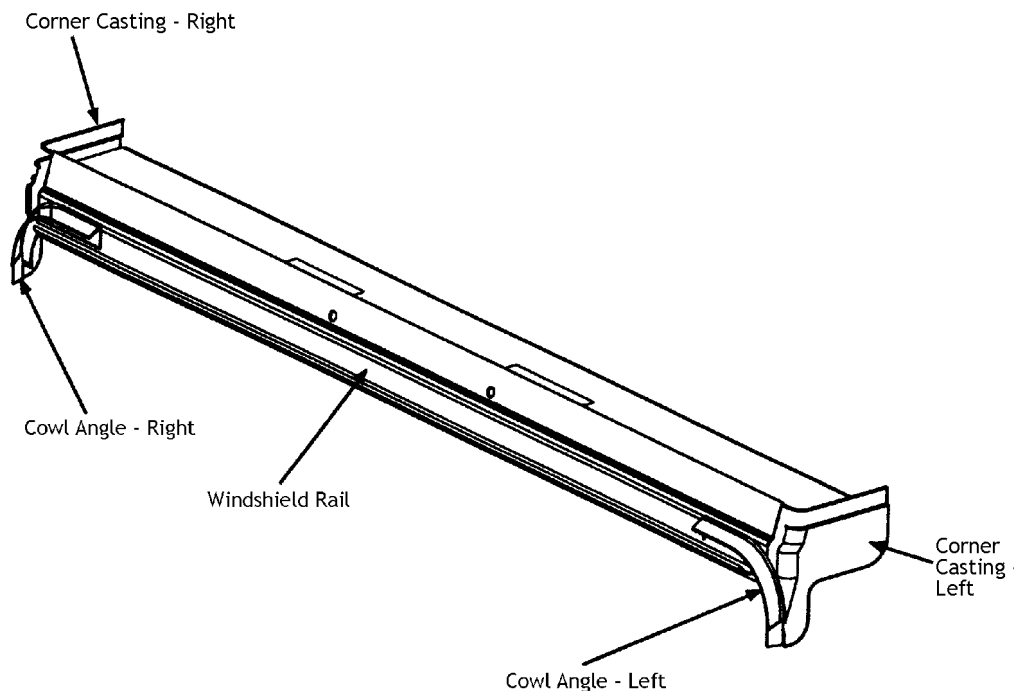

Windshield Rails

Corner Casting:

Make	Model	Year	Truck Width	Truck Height	Description	Part #
All	Route Mate	1995-1998	All	All	Corner Casting, Right	45100047
					Corner Casting, Left	45100046
All	Route Star	1989-1995	All	All	Corner Casting, Right	45100020
					Corner Casting, Left	45100021
		1996-1998	All	All	Corner Casting, Right	45100047
					Corner Casting, Left	45100046
		1999-2002	All	All	Corner Casting, Right	45100122
					Corner Casting, Left	45100121