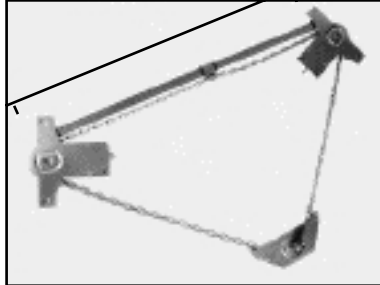

47007515
47007516