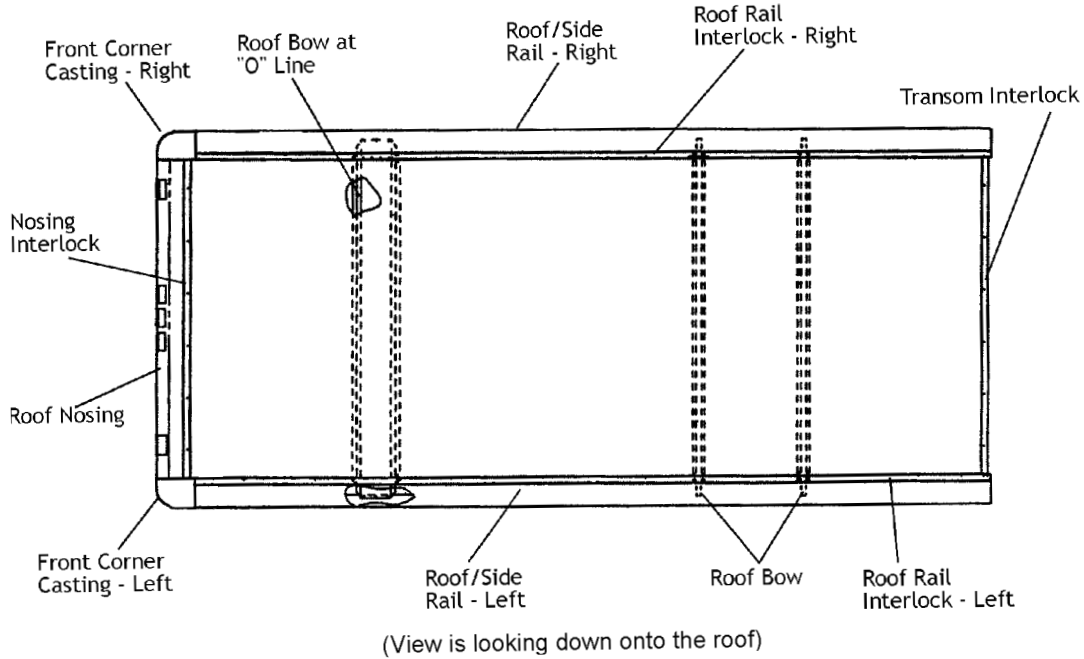

Corner Castings:

Make	Model	Year	Description	Part #
All	Freight Star	1989-1996	Rear Corner Casting	45100043
			Front Corner Casting w/lights	
			Left	45100044
			Right	45100045
			Front Corner Casting	
	Left	45100113		
	Right	45100114		
All	Route Mate & Route Star	1989-current	Front Corner Casting	
			Left	45100007
			Right	45100008
Chevrolet	Kurbmaster	1970-1995	Rear Corner Casting	
			Left	1100778
			Right	1100780
			Front Corner Casting	
	Left	1100786		
	Right	1100788