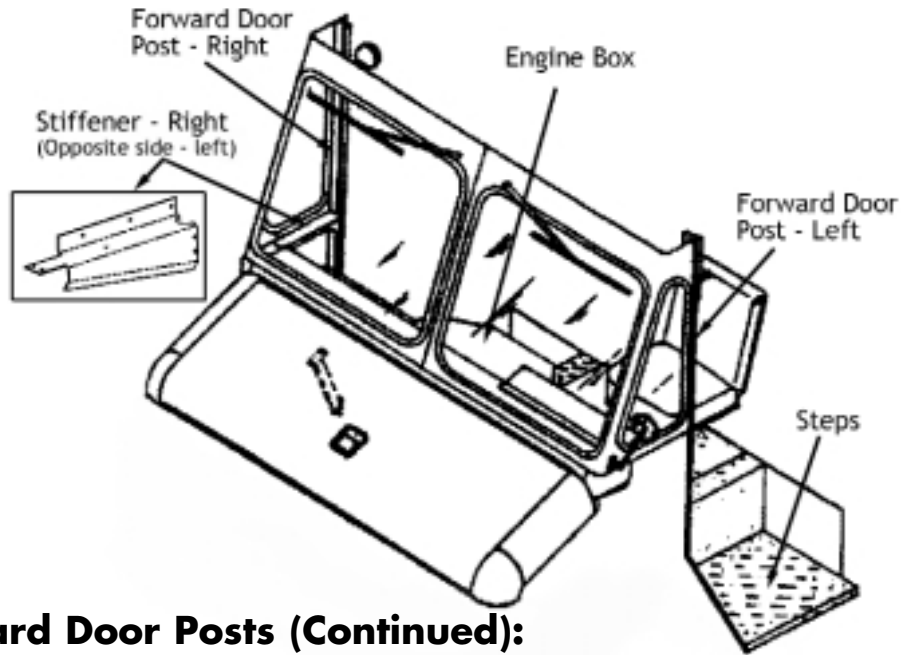

Forward Door Posts (Continued):

Make	Model	Year	Truck Width	Truck Height	Description	Part#
Chevrolet	Route Mate	1989-current	78" W*	72" H*	Forward Door Post Right	91641352
					Forward Door Post Left	91641353
Chevrolet	Route Star	1989-1999	All	72" H*	Forward Door Post Right	90341303
					Forward Door Post Left	90341302
					Doorless Left Side	7203360
	All	80" H*	Forward Door Post Right	90341305		
			Forward Door Post Left	90341304		
			Doorless Left Side	7203364		
All	84" H*	Forward Door Post Right	90341307			
		Forward Door Post Left	90341306			
		Doorless Left Side	7205152			
Ford	Route Star	1989-1992	All	72" H*	Forward Door Post Right	90441301
					Forward Door Post Left	90441300
					Forward Door Post Right	90441303
	All	80" H*	Forward Door Post Left	90441302		
			All	84" H*	Forward Door Post Right	90441305
					Forward Door Post Left	90441304

*See page 15 for guidelines to measure your truck's width and height.