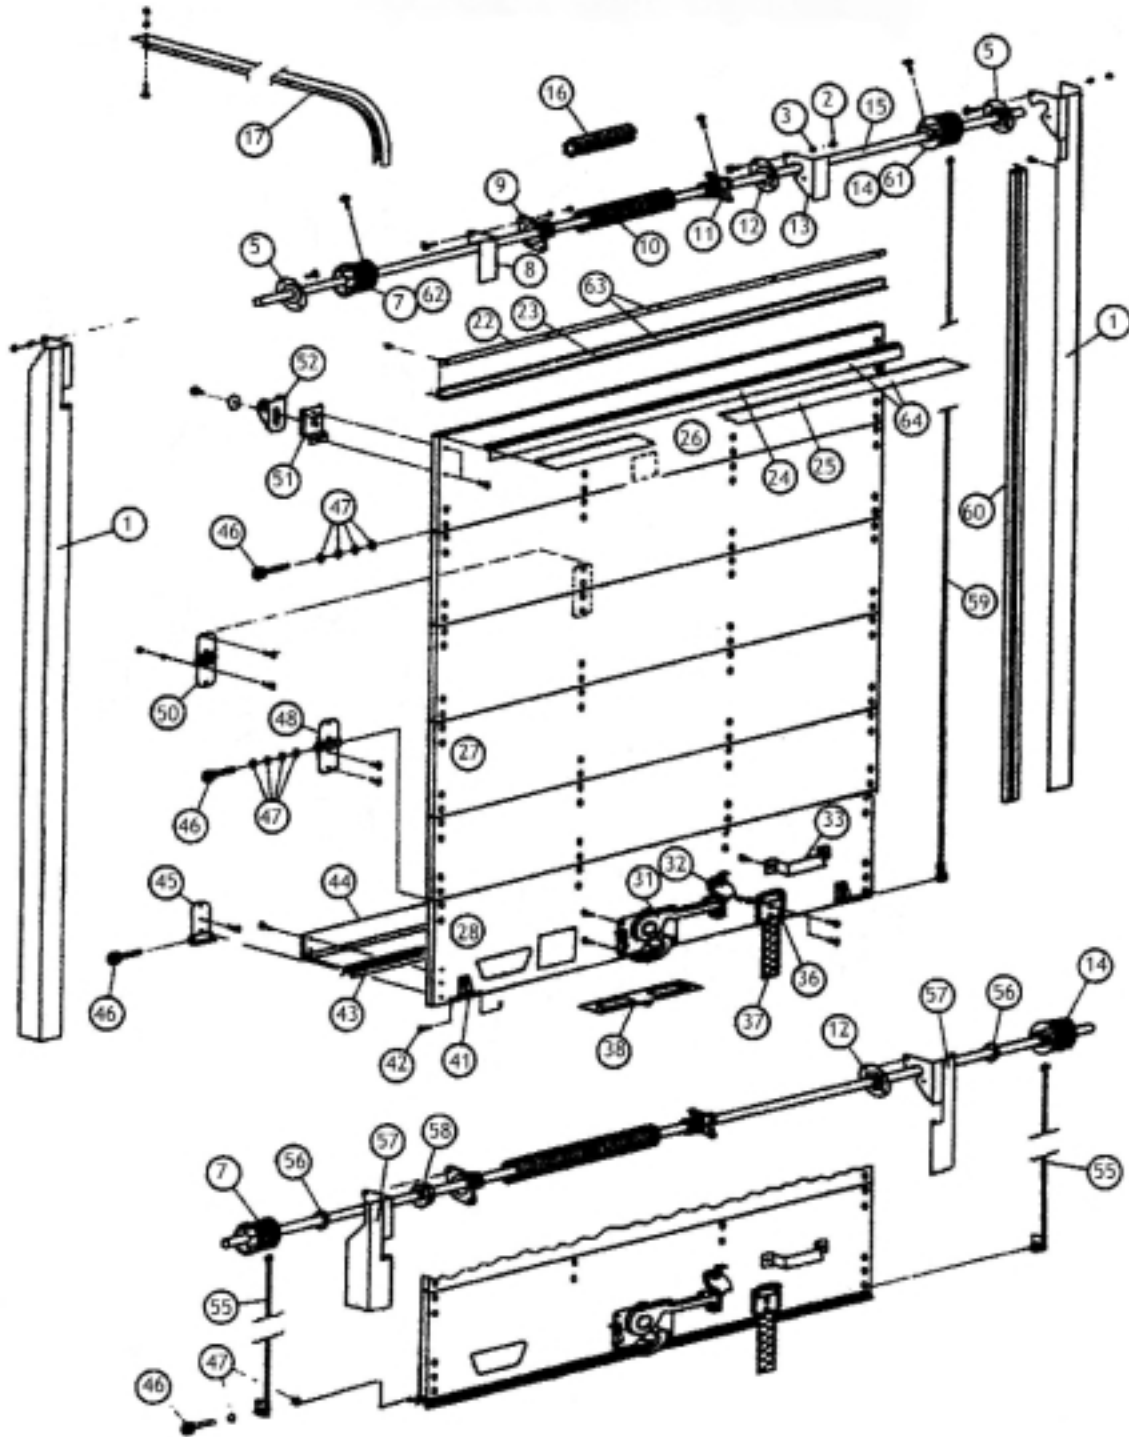

Item	Description	Item	Description
1	Vertical Track Assembly - LH (Curbside) Vertical Track Assembly - RH (Roadside)	32	Keeper Assembly
5	Bearing Assembly	33	Lift Handle
7	Cable Drum - RH (Roadside)	36	Pull Strap Retainer
8	Spring Anchor Bracket	37	Pull Strap - 12" Looped (Standard)
9	Spring Anchor Plug	38	Catch Box
10	Spring	41	Cable Anchor Bracket
11	Spring Winding Plug	42	Cable Anchor Pin
12	Bearing Assembly - Support Bracket	43	Bottom Seal
13	Support Bracket - LH (Curbside)	44	Bottom Angle
14	Cable Drum - LH (Curbside)	45	Bottom Fixture
15	Counterbalance Shaft	46	Roller
16	Filler Plug	47	Spacer Washer - Roller
17	Horizontal Track - LH (Curbside) Horizontal Track - RH (Roadside)	48	End Hinge Assembly
22	Retainer - Head Seal (Header Mounted)	50	Center Hinge Assembly
23	Head Seal (Header Mounted)	51	Base - Adjustable Top Fixture
24	Retainer - Head Seal (Panel Mounted)	52	Slide - Adjustable Top Fixture
25	Head Seal (Panel Mounted)	55	Cable Assembly - LH (Curbside) - Inside Cable Cable Assembly - RH (Roadside) - Inside Cable
26	Top Panel - Plastic - No Hardware Top Panel - Aluminum Covered - No Hardware	56	Spacer Washer - Cable Drum
27	Intermediate Panel - Plastic - No Hardware Intermediate Panel - Aluminum Covered - No Hardware	57	Vertical Track Assembly - LH (Curbside) Vertical Track Assembly - RH (Curbside)
28	Bottom Panel - Plastic Bottom Panel - Aluminum Covered	58	Bearing
31	Maximum Security Lock Assembly - Standard Maximum Security Lock Assembly - Offset Lever Arm	59	Cable Assembly
		60	Side Seal - Pair
		61	Cable Drum - LH (Curbside)
		62	Cable Drum - RH (Roadside)
		63	Head Seal Assembly (Header Mounted)
		64	Head Seal Assembly (Panel Mounted)

NOTE: Item numbers are not actual part numbers. Please call our customer service representatives for assistance. For quicker service, have your truck's Body I.D.#, the Serial # from your roll-up door and a description of the part ready when calling. If ordering panels, please obtain the size and location of the panels.

Todco Roll-Up Door

Door Hardware

NOTE: The Roll-up door serial number is required to order roll-up door parts. It is located on the inside of the door on the second panel from the top on an aluminum plate.