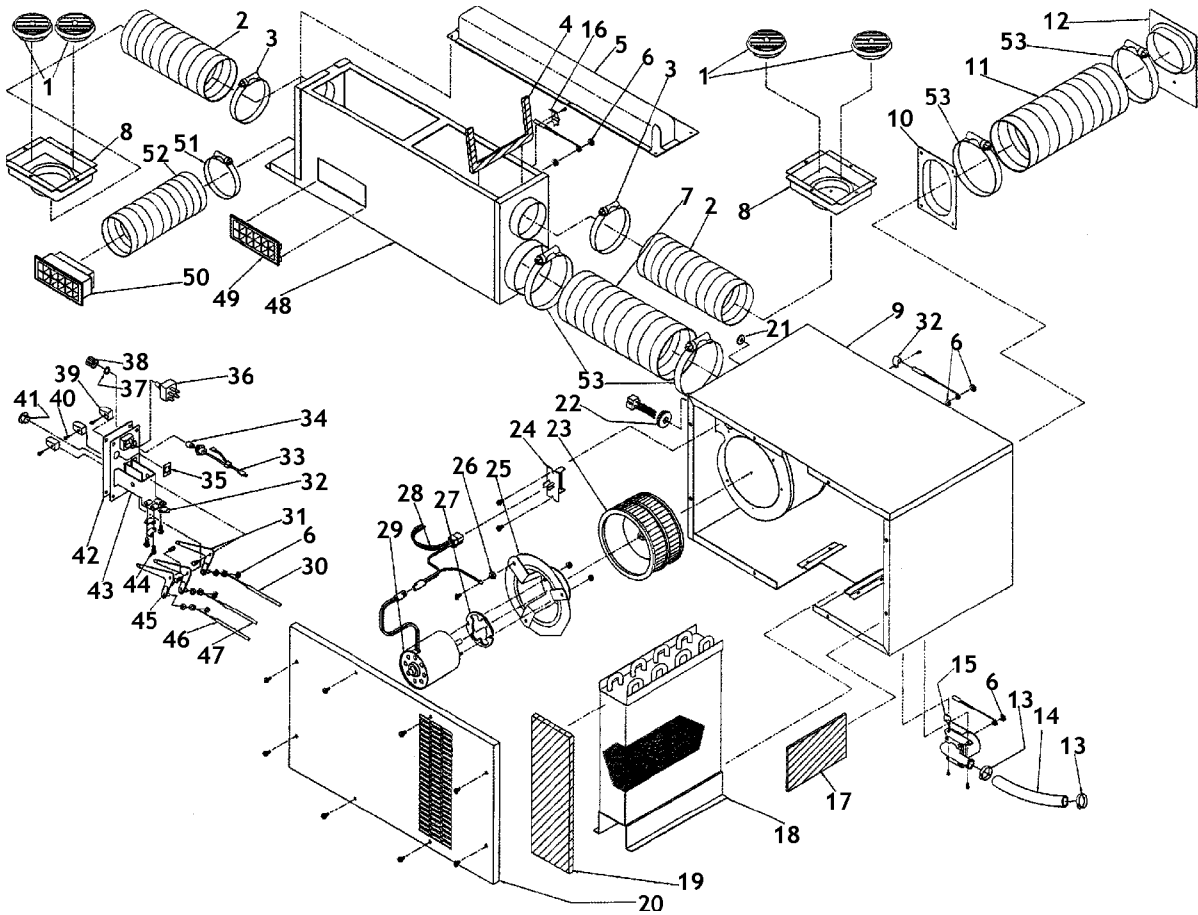

Navistar P70 (UPS) - 1996-97

Heater System 47008143

Assemblies

Navistar P70 (UPS) - 1996-97

Heater System 47008143

Description	Item #	Quantity Required	Part Number
Round Louver	1	4	47008178
Defrost Hose, 3" dia. x 36"	2	2	47008226
Hose Clamp, 3" dia.	3	2	*
Urethane, 1/4 x 1/2 x 16	4	1.33 ft.	*
Defrost Plate Weldment	5	1	47008176
Push Nut	6	11	*
Defrost Hose, 4"	7	1	47008225
Louver Box	8	2	47008224
Case Weldment	9	1	*
F/A Collar Weldment	10	1	47008222
Defrost Hose	11	4 ft.	47008221
F/A Weldment	12	1	47008220
Hose Clamp	13	2	*
Heater Hose	14	.5 ft.	*
Shut-Off Valve	15	1	47008175
Cable Clip	16	1	*
Fresh Air Door Gasket	17	.69 ft.	*
Heater Core	18	1	47008177
Coil Gasket	19	1.04 ft.	*
Cover	20	1	*
Grommet	21	1	*
Grommet	22	1	*
Blower Wheel	23	1	47008169
Resistor	24	1	47008145
Foil Bracket Weldment	25	1	47008218
Star Washer	26	1	*
Motor Shim	27	1	00354011
Wire Harness	28	1	47008216
Heater Motor	29	1	47008148
Cable, 83"	30	1	47008215
Lever Weldment	31	3	00509923
Cable Clamp	32	4	*
Light Socket Assembly	33	1	*
Light Bulb	34	1	*
Push On Fastener	35	1	*
Fan Switch	36	1	00220635
Nut, 7/16 - 28	37	1	*
Rotary Knob	38	1	47008213
Lever Knob	39	3	47008212
Screw, #6, x 3/8	40	3	*
"D" Hole Plug	41	1	*
Control Plate	42	1	47008211
Control Weldment	43	1	47008210
Screw, #10, 32 x 3/8	44	3	*
Speed Fastener	45	3	*
Cable, 27.8"	46	1	47008209
Cable, 70"	47	1	47008208
Duct Weldment	48	1	47008207
Louver Assembly	49	1	47008206
Louver Assembly	50	1	47008205
Hose Clamp, 2.5" dia.	51	1	*
Defrost Hose, 2.5" dia. x 36"	52	1	47008204
Hose Clamp, 4.25"	53	4	*

*Parts designated by an asterisk are not available for purchase separately but can be purchased by buying the entire assembly -- part # 47008143.