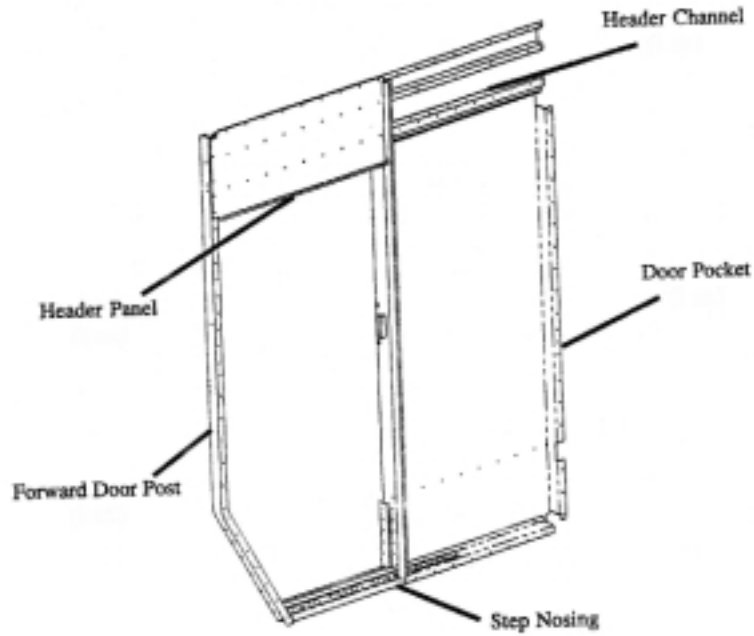

Side Door Pocket, Continued:

Make	Model	Year	Truck Height	Size	Description	Part #
Chevrolet & Ford	Route Star	1990-1998	80" H*	16.64" x 38.37"	Header Panel Left	89343302
					Header Panel Right	89343303
			84" H*	20.64" x 38.37"	Header Panel Left	89343304
					Header Panel Right	89343305

*See page 15 for guidelines to measure your truck's height.

NOTE: For door hardware and door glass, see catalog section entitled, Door Hardware.