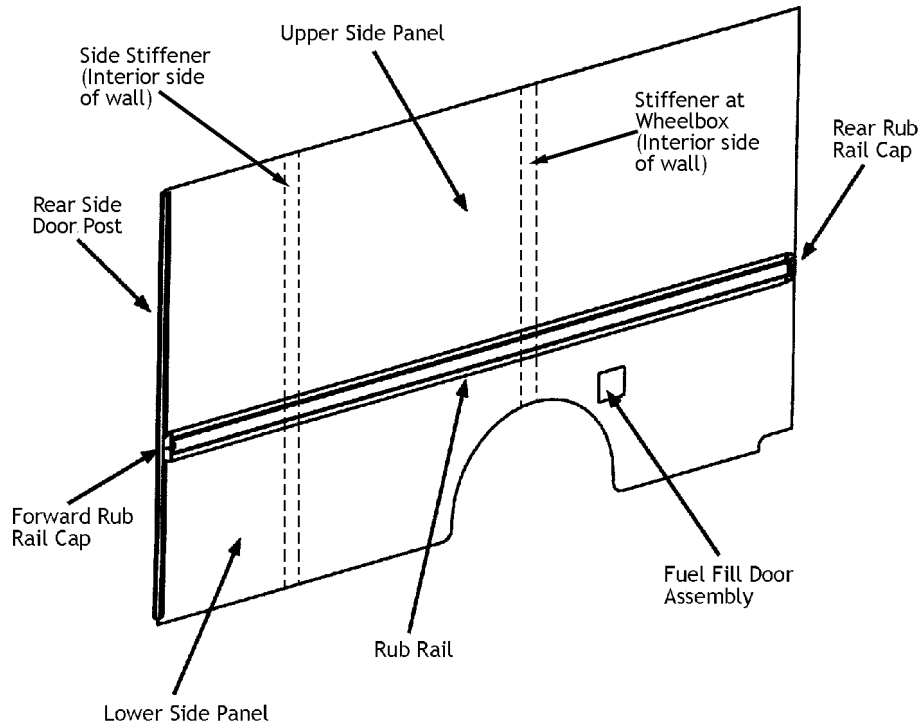

Rub Rail (Continued):

Make	Model	Year	Truck Length	Size	Description	Part #
Chevrolet	Route Star	1989-current	16' *	x 189"	Rub Rail, Left & Right	89340732
			16' *	x 222.19"	Rub Rail, Doorless Left Side	89340741
			17' *	x 234.19"	Rub Rail, Doorless Left Side	89340742
			18' *	x 213"	Rub Rail, Left & Right	89340734
			18' *	x 246.19"	Rub Rail, Doorless Left Side	89340743

*See page 15 for guidelines to measure your truck's length.