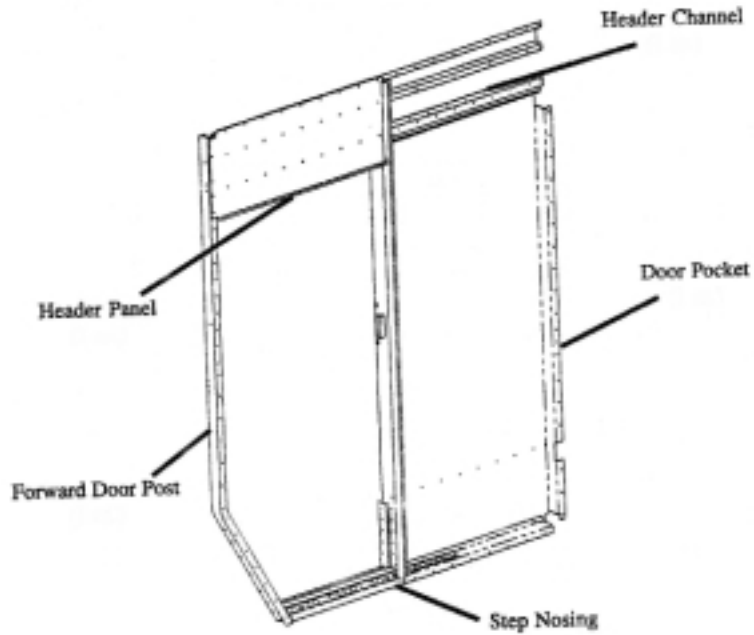

Side Door Pocket:

Make	Model	Year	Truck Height	Size	Description	Part #
All	All Walk-ins	1976-current	All	4.17" x 5.25"	Door Pocket Cover Left Right	7602963 7602964
Chevrolet & Ford	Kurbmaster	1970-1995	All	40.25" x 81.12"	3" Door Pocket Left Right	84341026 84341027
Chevrolet	Route Mate	1989-current	72" H*	x 78.5"	Header Channel Left Right	89141308 89141309
			72" H*	8.64" x 42.88"	Header Panel Left Right	89142300 89142301
Chevrolet & Ford	Route Star	1990-1998	All	40.25" x 81.12"	3" Door Pocket Left Right	90341300 90341301
			All	40.25" x 82.12"	3" Door Pocket Left Right	96341301 96341302
			All	x 69.5"	Header Channel Left Right	89341302 89341303
			72" H*	8.64" x 38.37"	Header Panel Left Right	89343300 89343301

*See page 15 for guidelines to measure your truck's height.

NOTE: For door hardware and door glass, see catalog section entitled, Door Hardware.

Continued on next page.