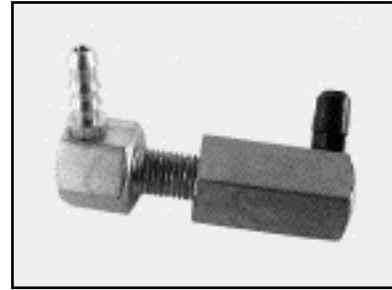

002399001
Wiper Conversion Kit

Miscellaneous Wiper Components

111498
Switch Knob

1115189
5-Blade Switch & Circuit Breaker

47004078
Washer Nozzle Jet

47004079
Washer Nozzle Jet

44000069
Grommet

47006602
Connector