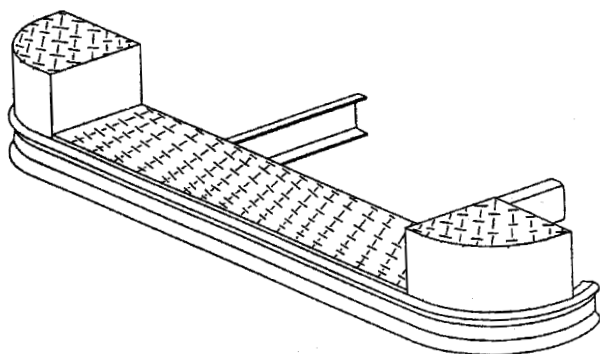

Rear Bumpers

- With Solid Towers
- With Diamond Step Plate

Make	Model	Truck Year	Width	Description	Part Number
All except Ford	Kurbmaster	All years	78" W*	Aluminum	5100517
			78" W*	Steel	5100113
All except Ford	Kurbmaster & Route Star	All years	82" W*	Aluminum	5100518
			82" W*	Steel	62557120
			86" W*	Aluminum	5100519
			86" W*	Steel	5100114
			93" W*	Aluminum	5100520
			93" W*	Steel	62557049
Ford	Kurbmaster	All years	78" W*	Aluminum	5100768
			78" W*	Steel	5100360
Ford	Kurbmaster & Route Star	All years	82" W*	Aluminum	5100769
			82" W*	Steel	5100361
			86" W*	Aluminum	5100770
			86" W*	Steel	5100362
			93" W*	Aluminum	5100771
			93" W*	Steel	5100363

*See page 4 for guidelines to measure your truck's width.