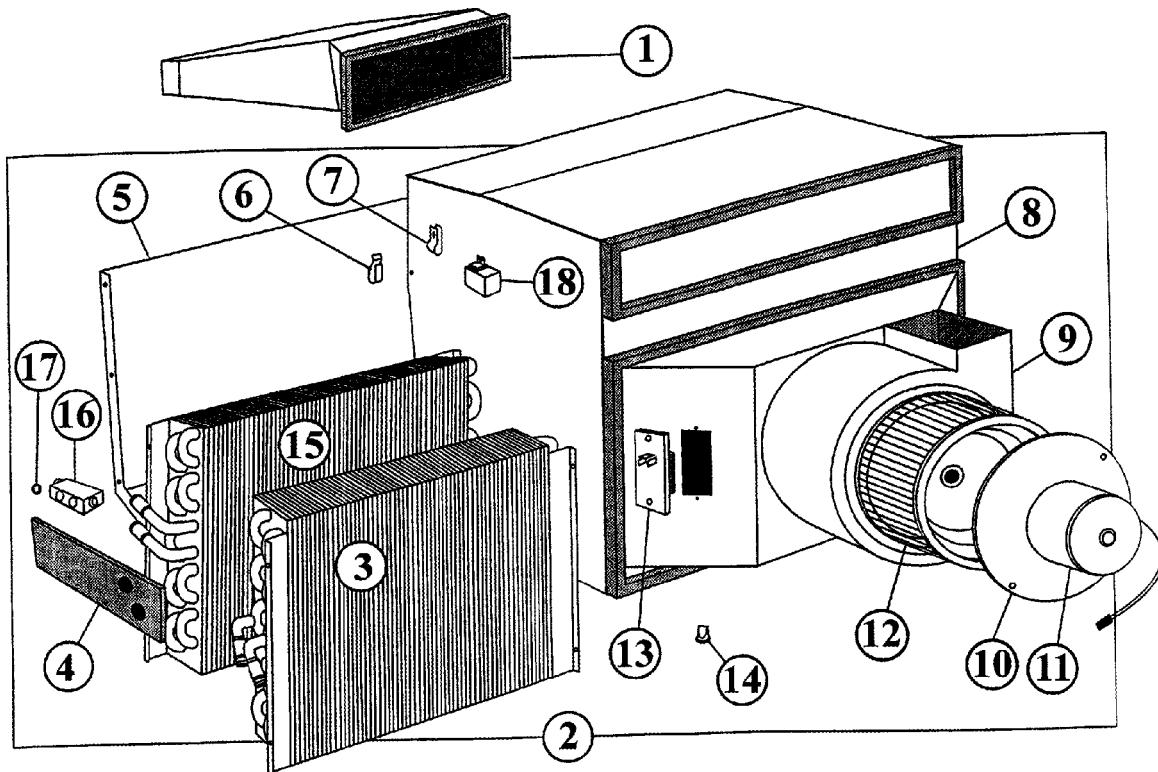

Assemblies

Chevrolet Route Mate - 1996-98

Chevrolet Route Star - 1996-98

Heater A/C System 47008134

Description	Item #	Qty. Required	Part Number
Plastic Snorkel	1	1	47008181
Heater A/C Assembly w/o Duct (Includes Items 3-18)	2	1	47008187
Heater Core	3	1	47008189
A/C Gasket	4	1	*
Housing Cover	5	1	*
Clip Tinnerman	6	1	*
Cable Clamp	7	1	47008253
Welded Case Assembly	8	1	*
Blower Housing	9	1	47008151
Heater Motor Mounting Plate	10	1	47008170
Heater Motor	11	1	47008160
Blower Wheel	12	1	47008202
Heater Resistor	13	1	47008119
Check Valve	14	1	47008183
Evaporator Core	15	1	47008164
Expansion Valve	16	1	47008138
O-Rings	17	1	47008153
Cold Control	18	1	47008196

*Parts designated by an asterisk are not available for purchase separately but can be purchased by buying the entire assembly -- part # 47008187.