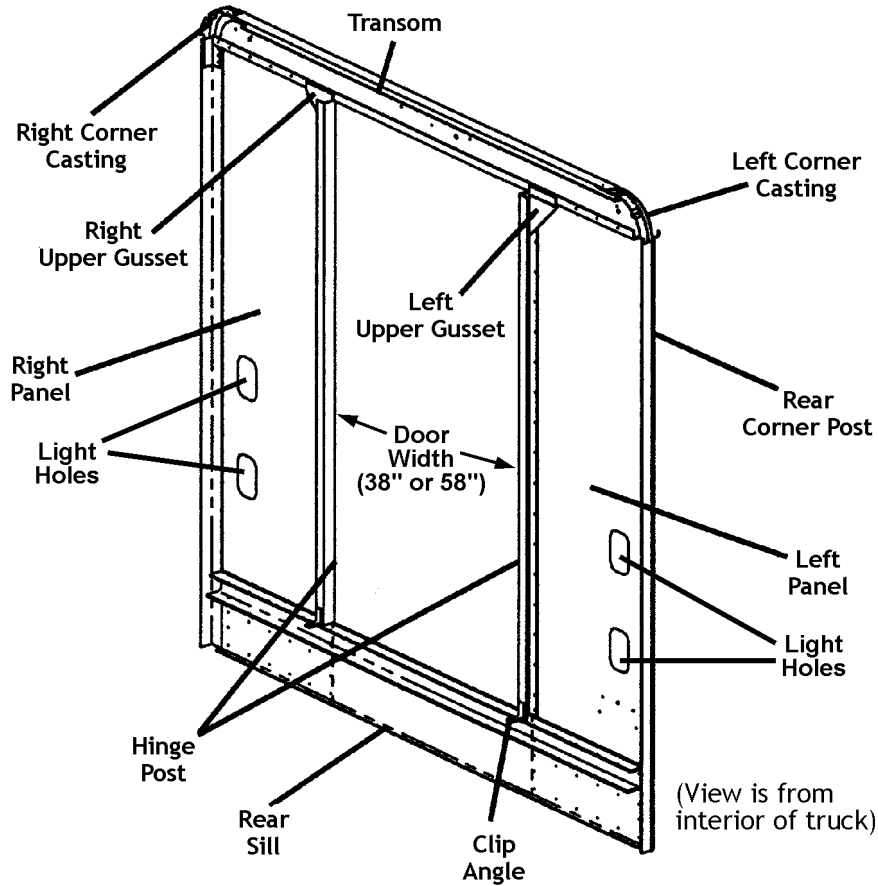

Back Panels, Continued:

Make	Model	Year	Door Type	Truck Width	Truck Height	Description	Part #
All	Kurbmaster & Route Star	1980-current	Rear - 58" Swing Open	93" W*	72" H*	Back Panel w/rectangular light holes w/round light holes	77550359 77550597
				93" W*	80" & 84" H*	Back Panel w/rectangular light holes w/round light holes	77550361 77550598
Chevrolet	Route Mate	1989-current	Rear - 38" Swing Open	78" W*	72" H*	Left Panel Right Panel	91650306 91650305
			Rear - Roll-Up	78" W*	72" H*	Right Panel Left panel	91650300 91650301