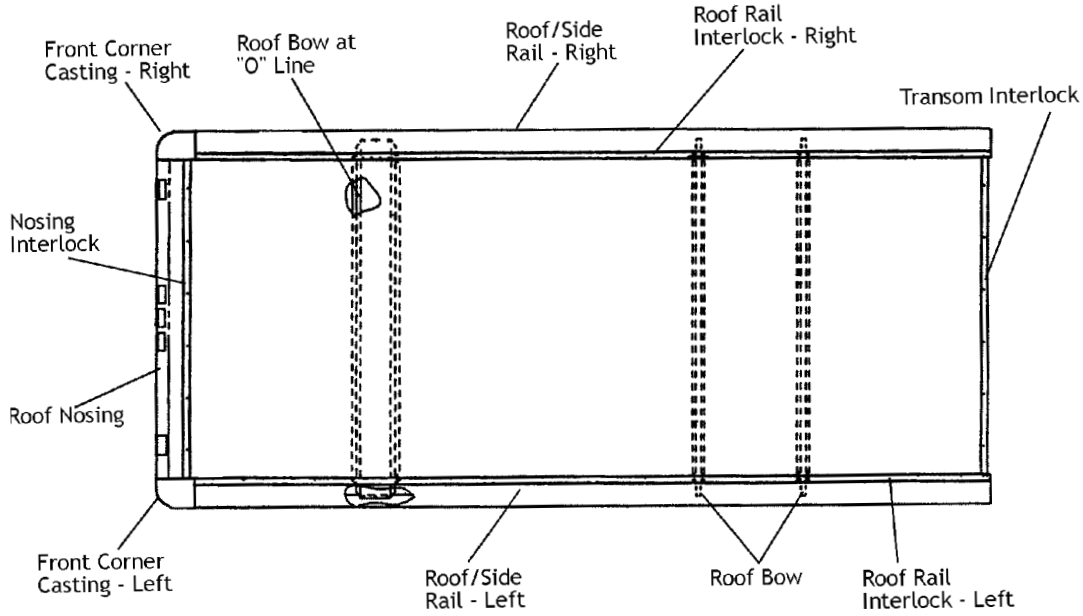

(View is looking down onto the roof)

Liner: (not pictured)

Make	Model	Year	Truck Width	Truck Length	Size	Description	Part#
Chevrolet	Route Mate	1989-current	78" W*	9.5' *	49" x 75"	Liner, center	7300272
			78" W*	9.5' *	41" x 75"	Liner, front	7300292
			78" W*	9.5' *	10.44" x 75"	Liner, rear	91611300
Chevrolet	Route Star	1989-current	82" W*	12' & 16"*	44.44" x 79"	Liner, rear	78310260
			82" W*	12' & 16"*	41" x 79"	Liner, front	89310078
			82" W*	12' & 16"*	49" x 79"	Liner, center	89310081
			86" W*	12' & 16"*	44.44" x 83"	Liner, rear	7301148
			86" W*	14' & 18"*	20.44" x 83"	Liner, rear	7301150
			86" W*	13' & 17"*	17" x 83"	Liner, rear	89310092
			86" W*	13' & 17"*	41" x 83"	Liner, front	89310079
			86" W*	13' & 17"*	49" x 83"	Liner, center	89310082
			93" W*	13' & 17"*	17" x 90"	Liner, rear	89310096
			93" W*	14' & 18"*	20.44" x 90"	Liner, rear	7301156
			93" W*	14' & 18"*	41" x 90"	Liner, front	89310080
			93" W*	14' & 18"*	49" x 90"	Liner, center	89310083

*See page 15 for guidelines to measure your truck's width and length.