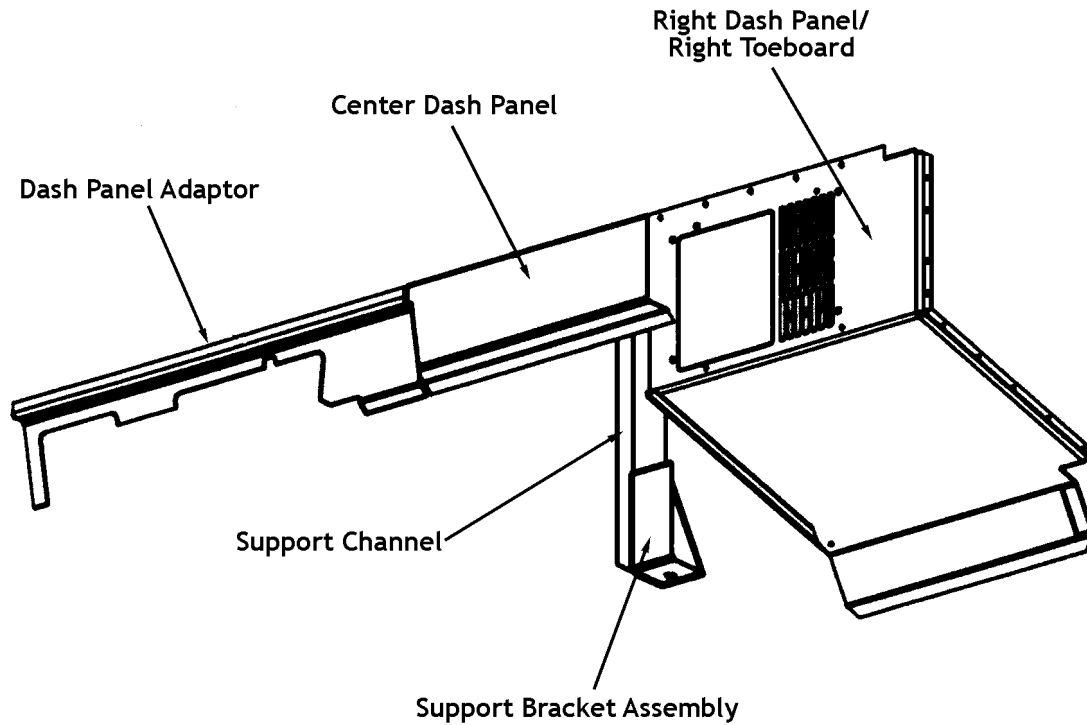

Make	Model	Year	Truck Width	Size	Description	Part#
Chevrolet	Kurbmaster	1970-1990	82" W*	23.62" x 39.53"	Right Dash Panel	78329020
			86" W*	25.62" x 39.53"	Right Dash Panel	78329021
			93" W*	29.12" x 39.53"	Right Dash Panel	78329022
			All	8.14" x 55.81"	Center Dash Panel	7204719
			All	x 26.5"	Support Channel	78329102
			All		Support Bracket Assm.	84329025
Chevrolet	Route Star	1989-1996	82" W*	25.87" x 39.88"	Right Toeboard	89329301
			86" W*	27.87" x 39.88"	Right Toeboard	89329302
			93" W*	31.37" x 39.88"	Right Toeboard	89329303
			All		Support Bracket Assm.	84329006
			All	x 25.75"	Support Channel	89329402
			All		Dash Panel Adaptor	89329400
			All		Center Dash Panel	89329401

*See page 15 for guidelines to measure your truck's width.