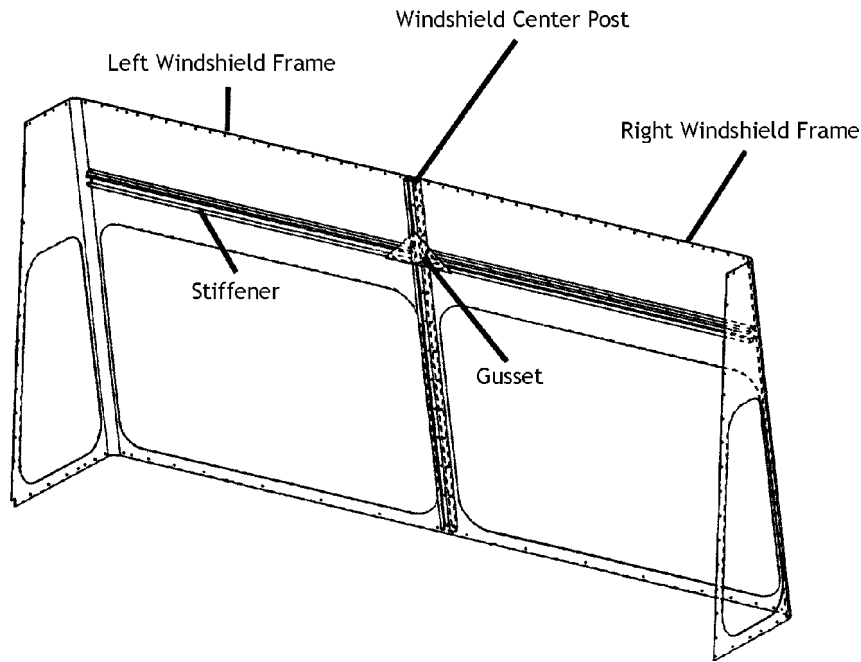

Center Post:

Make	Model	Year	Truck Width	Truck Height	Description	Part #
Chevrolet	Kurbmaster & Route Star	1970-1998	All	72" H*	Center Post	96355400
			All	80" H*	Center Post	96355401
			All	84" H*	Center Post	96355402

Stiffener:

Make	Model	Year	Truck Width	Truck Height	Description	Part #
All	Kurbmaster & Route Star	1970-current	86" W*	84" H*	Stiffener	96355404
			93" W*	84" H*	Stiffener	96355405

*See page 15 for guidelines to measure your truck's width and height.