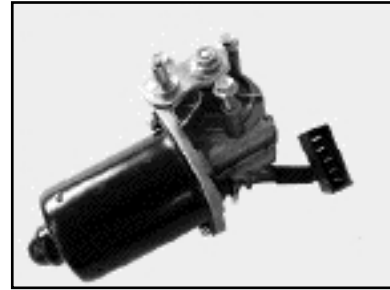

47004140

Make	Model	Year	Description	Part Number
All	Kurbmaster & Route Mate	1970-2002	motor w/drive arm	47004140*
All	Route Star w/top mounted wipers	1989-2002	motor w/drive arm	47004140*
Chevrolet/Workhorse	All	1992-current	wiper motor	47004138**
Chevrolet/Workhorse, Ford, Freightliner, & Navistar	Route Mate, Route Star, P70, P1000 & P1200	1990-current	wiper motor driver side passenger side	47004126 47004127
Freightliner	Route Star	2001-2002	wiper motor (USPS only)	47004124
Workhorse	Route Star	2001-2002	wiper motor (USPS only)	47004125

*Use with switch on instrument panel.

** Use with switch on steering column.