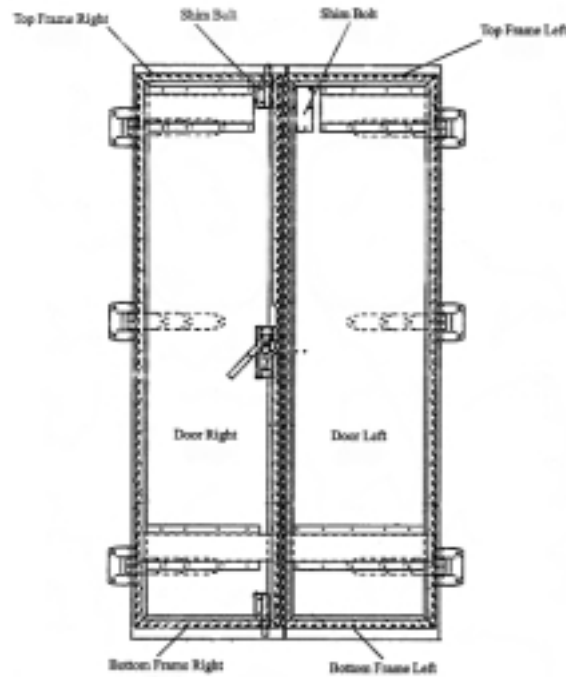

Rear Swing Open Door:

Make	Model	Year	Truck Height	Door Width	Description	Part #
Chevrolet	Route Mate	1989-current	72" H*	38"	Rear Door Assembly	
					Left	89351225
					Right	89351201
Chevrolet	Route Star	1989-current	72" H*	38"	Rear Door Assembly	
					Left	84351169
					Right	84351170
			80" H* & 84" H*	38"	Rear Door Assembly	
					Left	84351173
					Right	84351174

*See page 15 for guidelines to measure your truck's height.

NOTE: For door hardware and door glass, see catalog section entitled, Door Hardware.