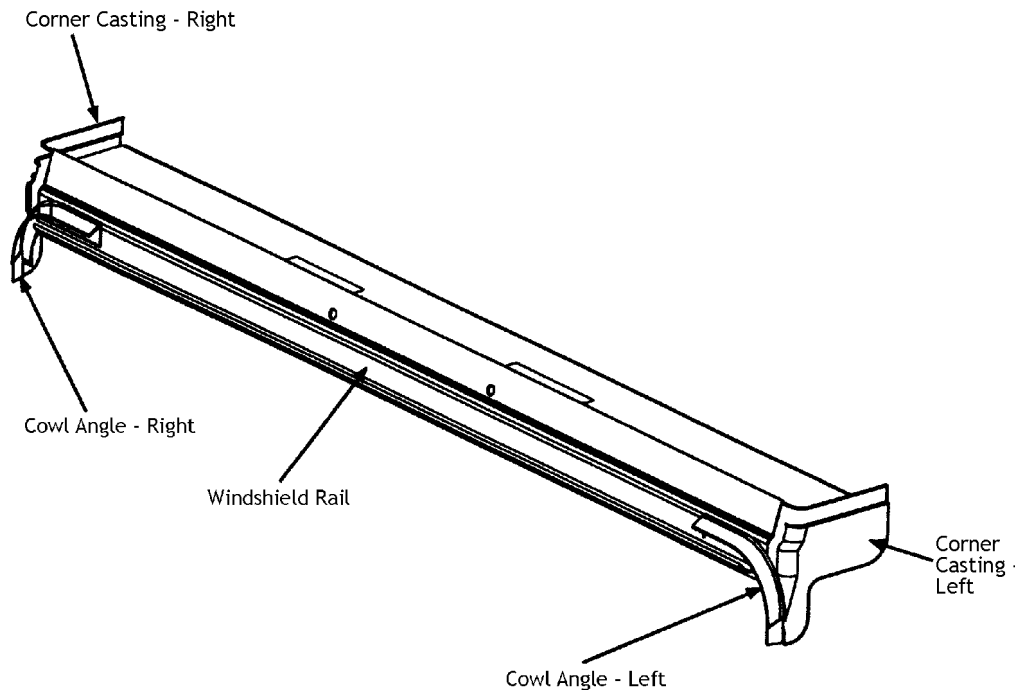

Windshield Rails, Continued

Cowl Angle:

Make	Model	Year	Truck Width	Truck Height	Description	Part #
All	Route Star	1989-1998	82" W*	All	Cowl Angle Right	45100022
					Cowl Angle Left	45100023
			86" W*	All	Cowl Angle Right	45100024
					Cowl Angle Left	45100025
Chevrolet	Route Star	1989-1998	93" W*	All	Cowl Angle Right	45100026
					Cowl Angle Left	45100027

*See page 15 for guidelines to measure your truck's width.