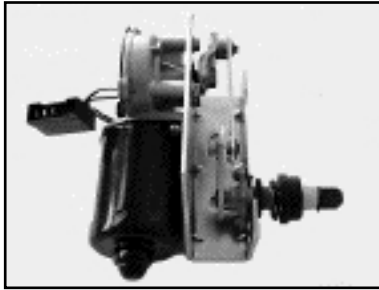

47004126
47004127