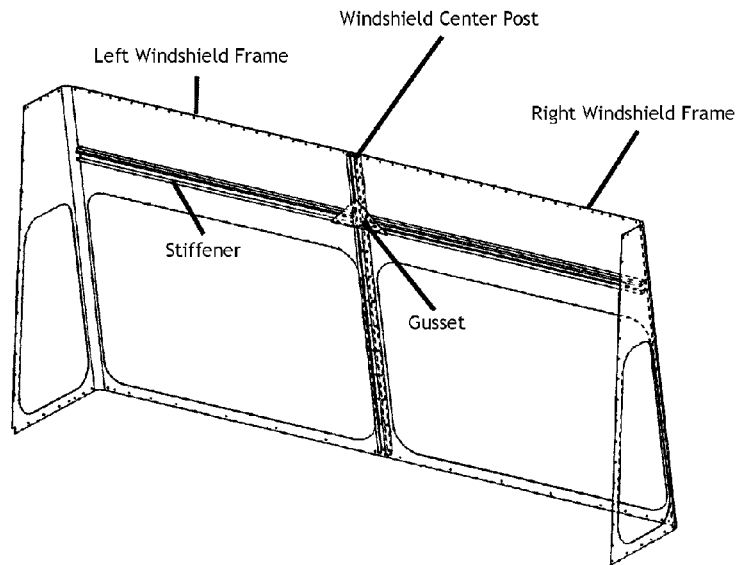

Windshield Frames, Continued

Make	Model	Year	Truck Width	Truck Height	Description	Part #			
Ford	Kurbmaster & Route Star	1970-1998	82" W*	84" H*	Windshield Frame, 60.69" x 51.75"				
					Left Side	7205034			
					Right Side	7205035			
						86" W*	72" H*	Windshield Frame, 62.12" x 41"	
			Left Side	7203312					
			Right Side	7203311					
						86" W*	80" H*	Windshield Frame, 48" x 62.56"	
			Left Side	7205018					
			Right Side	7205019					
						86" W*	84" H*	Windshield Frame, 51.75" x 62.69"	
Left Side	7205036								
Right Side	7205037								
			93" W*	72" H*	Windshield Frame, 65.62" x 41"				
Left Side	7203314								
Right Side	7203313								
					Doorless Left Side, 69.94" x 42.5"	7205264			

*See page 15 for guidelines to measure your truck's width and height.