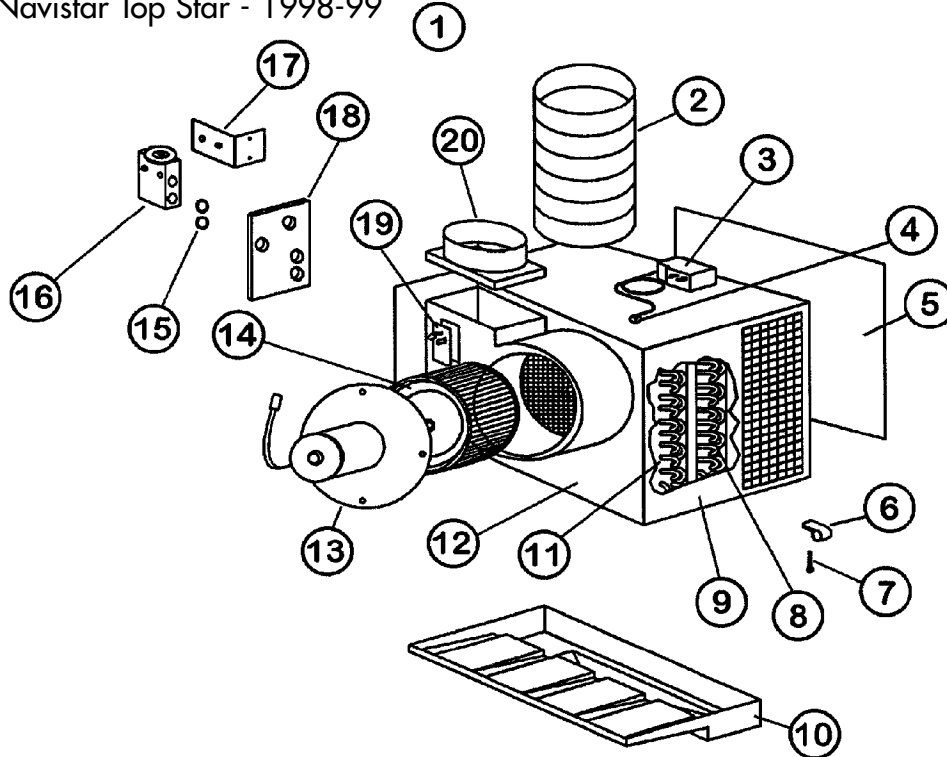

Assemblies

Chevrolet Route Mate - 1998-99
Chevrolet Route Star - 1998-99
Freightliner Route Star - 1998-99
Freightliner Top Star - 1998-99
Navistar Top Star - 1998-99

Heater A/C System 998312201

Description	Item #	Qty. Required	Part Number
Heater A/C Assembly (Includes Items 2-20)	1	1	998312234
Defrost Hose, 5" dia. x 14"	2	1	47008232
Cold Control	3	1	47008196
Grommet	4	1	*
Right Side Panel	5	1	*
Boden Cable Clip	6	1	47008253
Self Threading Screw, 8/32" x 1"	7	1	*
Evaporator Core	8	1	998312232
Cover	9	1	*
Drain Pan Assembly	10	1	998312230
Heater Core	11	1	998312229
Welded Case Assembly	12	1	*
Heater Motor	13	1	1114093
Blower Wheel	14	1	47008238
#8 O-Rings	15	2	47008153
Expansion Valve	16	1	47008138
Expansion Valve Bracket	17	1	998312227
Tube Gasket Seal	18	1	*
Heater Resistor	19	1	47008119
Plastic Blower Transition	20	1	47008234

*Parts designated by an asterisk are not available for purchase separately but can be purchased by buying the entire assembly -- part # 998312234.