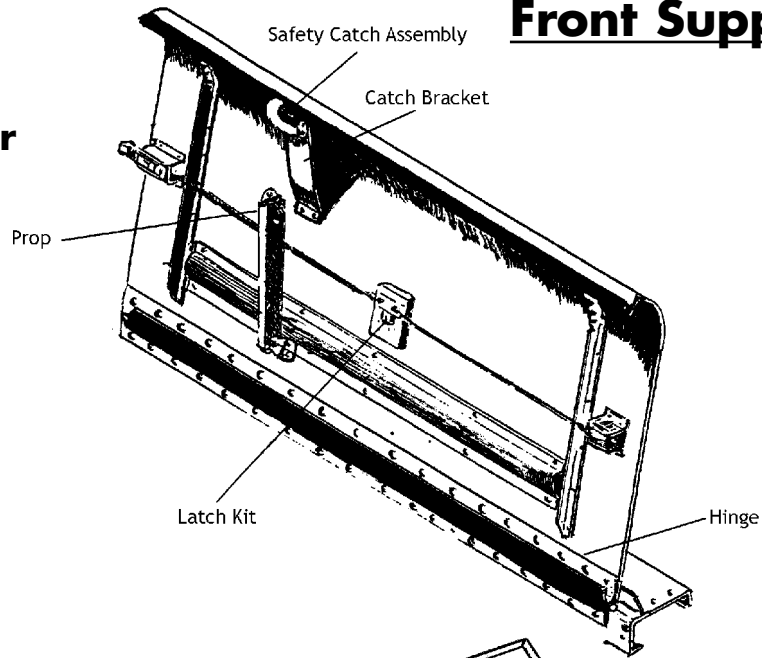

Front Supports

Kurbmaster Hood