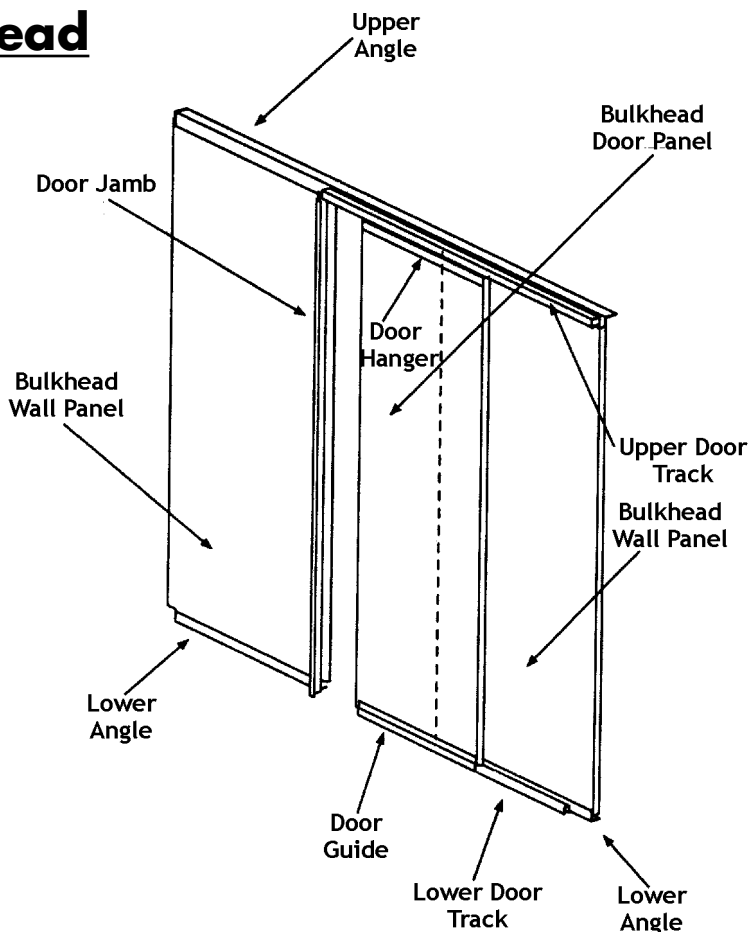

Bulkhead

Angles:

Make	Model	Year	Truck Height	Truck Width	Size	Description	Part #
Chevrolet	Route Star	1989-current	72" H*	82" W*	x 76"	Upper Angle	77988035
			80" H*	86" W*	x 80"	Upper Angle	77988036
			84" H*	93" W*	x 87"	Upper Angle	77988037
			All	82" W*	x 24.12"	Lower Angle	77988057
			All	86" W*	x 26.12"	Lower Angle	77988058
			All	93" W*	x 29.62"	Lower Angle	77988059

Bulkhead Door Panels:

Make	Model	Year	Truck Height	Truck Width	Size	Description	Part #
Chevrolet	Route Mate	1989-current	72" H*	29.89" x 67.88"		Bulkhead Door Panel	91691320
Chevrolet	Route Star	1989-current	72" H*	29.45" x 70"		Bulkhead Door Panel	7907676
			80" H*	29.38" x 78"		Bulkhead Door Panel	77988316
			84" H*	29.38" x 82"		Bulkhead Door Panel	77988317

*See page 15 for guidelines to measure your truck's height and width.