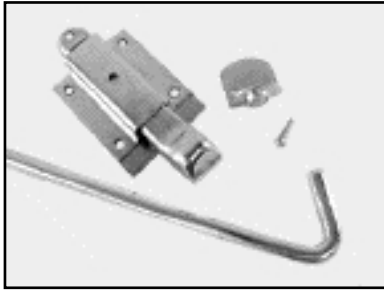

■ Latch Hardware, Continued

1113021