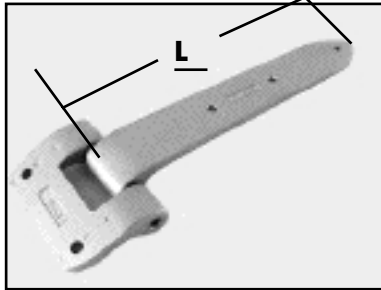

1100954

1113060

1115764

1116533

47007897

Make	Model	Year	Description	Dimensions	Part #
All	All Walk-in Models	1970-current	Rear Door Hinge Spacer		1100954
			Rear Door Piano Hinge	2.1875" x 76.375"	1113060
			Standard End Hinge, Rear Roll-up Door		1115764
			Standard Center Hinge, Rear Roll-up Door		1116533
			Rear Door Strap Hinge, with grease fitting	12" Length from center of pin to end of hinge strap	47007897