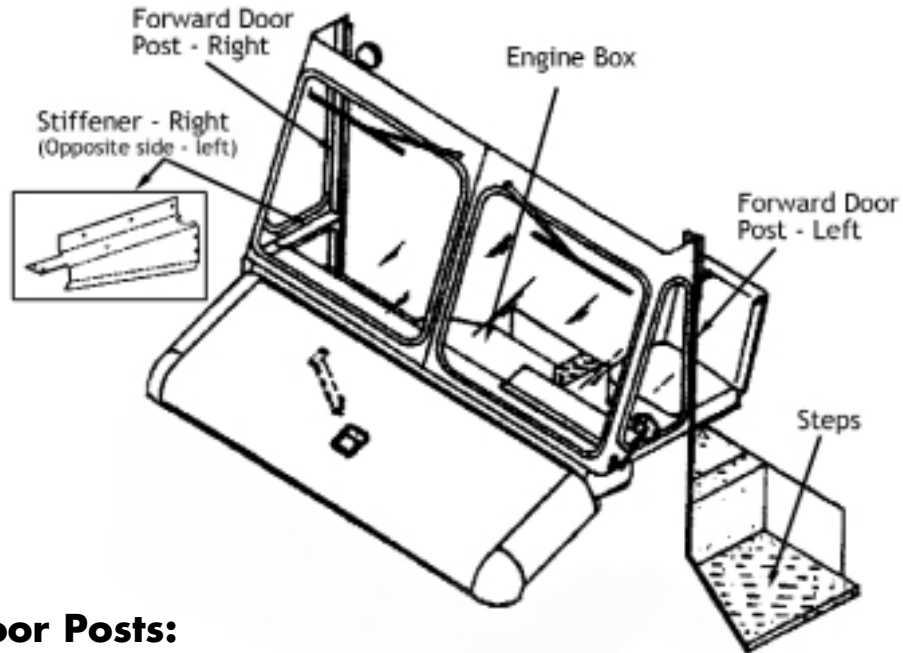

Cab Components

Body Components

Forward Door Posts:

Make	Model	Year	Truck Width	Truck Size	Description	Part#
Chevrolet	Kurbmaster	1970-1992	All	72" H*	Forward Door Post Right	7200174
					Forward Door Post Left	7200173
					Doorless Left Side	7203360
			All	80" H*	Forward Door Post Right	7200180
					Forward Door Post Left	7200179
					Doorless Left Side	7203364
			All	84" H*	Forward Door Post Right	7201201
					Forward Door Post Left	7201200
					Doorless Left Side	7205152
Ford	Kurbmaster	1970-1992	All	72" H*	Forward Door Post Right	7204829
					Forward Door Post Left	7204828
					Doorless Left Side	77963016
			All	80" H*	Forward Door Post Right	7204833
					Forward Door Post Left	7204832
					Doorless Left Side	77963018
			All	84" H*	Forward Door Post Right	7204835
					Forward Door Post Left	7204834
					Doorless Left Side	77963019

*See page 15 for guidelines to measure your truck's height.

Continued on next page.