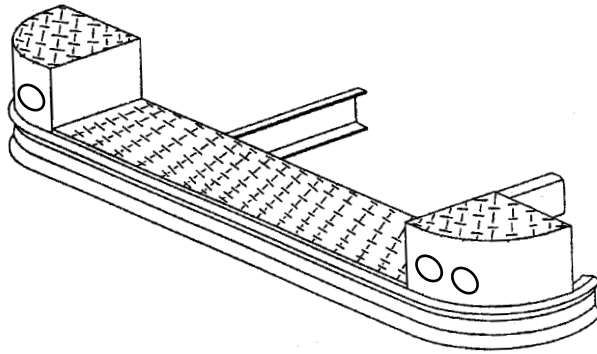

Rear Bumpers

- With Towers w/light holes
- With Diamond Step Plate

Make	Model	Truck Year	Width	Description	Part Number
All except Ford	Kurbmaster	All years	78" W*	Aluminum	5100521
			78" W*	Steel	5100001
All except Ford	Kurbmaster & Route Star	All years	82" W*	Aluminum	5100522
			82" W*	Steel	62557121
			86" W*	Aluminum	5100523
			86" W*	Steel	5100005
			93" W*	Aluminum	5100524
			93" W*	Steel	5100059
Ford	Kurbmaster	All years	78" W*	Aluminum	78357204
			78" W*	Steel	5100379
Ford	Kurbmaster & Route Star	All years	82" W*	Aluminum	78357205
			82" W*	Steel	5100380
			86" W*	Aluminum	78357206
			86" W*	Steel	5100381
			93" W*	Aluminum	78357207
			93" W*	Steel	5100382

*See page 4 for guidelines to measure your truck's width.