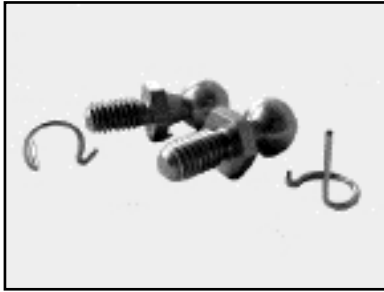

Shocks

40900019 & 40900020