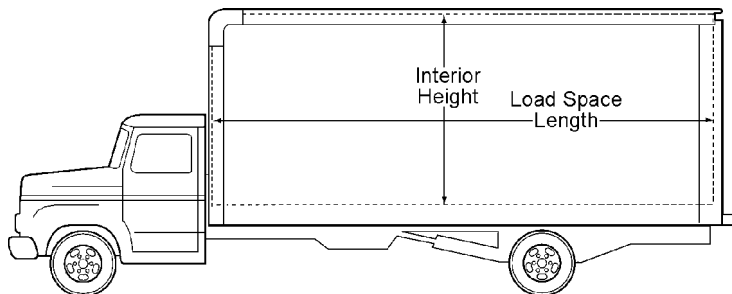

The
Kurbside

**MORGAN
OLSON.**
A Legacy Like No Other

The "Route Star" Walk-In Van

Truck Measurement Guidelines

For all trucks: Right side refers to the passenger side and left side refers to the driver side.

Walk-in Truck
Side View

Walk-in Truck
Viewed looking down on roof

For Walk-in trucks, when a part is being specified by:

Truck Height - Measure the interior height of the truck as determined by the distance from floor to ceiling.

Dry Freight Van
Side View

Dry Freight Van
Back View

For Dry Freight Vans, when a part is being specified by:

Truck Height - Measure the interior height of the truck as determined by the distance from floor to ceiling.