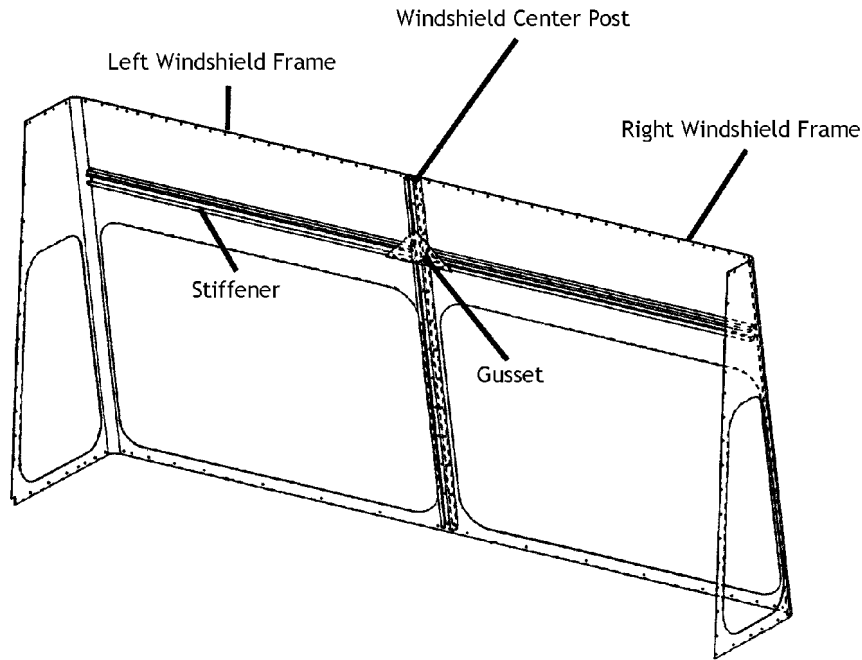

Windshield Frames, Continued

Make	Model	Year	Truck Width	Truck Height	Description	Part #
Chevrolet	Route Mate	1989-1995	78" W*	72" H*	Windshield Frame, 39.77" x 56.32"	
					Left Side	91655301
					Right Side	91655300
Chevrolet/ Workhorse	Route Mate	1996-current	78" W*	72" H*	Windshield Frame, 39.77" x 56.32"	
					Left Side	96355300
					Right Side	96355301
Chevrolet/ Workhorse	Route Star	1999-current	82" W*	72" H*	Windshield Frame 42.13" x 60.23" (Left)	999355401
					42.13" x 59.96" (Right)	999355402
			82" W*	80" H*	Windshield Frame 49.78" x 60.27" (Left)	999355403
					49.90" x 60.01" (Right)	999355404
82" W*	84" H*	Windshield Frame 53.64" x 60.28" (Left)	999355405			
		53.64" x 60.01" (Right)	999355406			
86" W*	72" H*	Windshield Frame 42.13" x 62.23" (Left)	999355407			
		42.13" x 61.96" (Right)	999355408			

*See page 15 for guidelines to measure your truck's width and height.