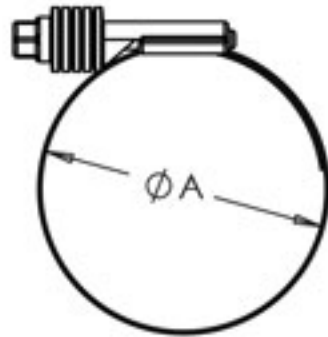

MISHIMOTO

SKU	CLAMPING RANGE "A"	BAND WIDTH "B"
MMCLAMP-CTWG-54	1.378"-2.126"	0.622"
MMCLAMP-CTWG-66	1.732"-2.638"	0.622"
MMCLAMP-CTWG-79	2.244"-3.11"	0.622"
MMCLAMP-CTWG-92	2.756"-3.622"	0.622"
MMCLAMP-CTWG-105	3.268"-4.134"	0.622"
MMCLAMP-CTWG-117	3.74"-4.606"	0.622"