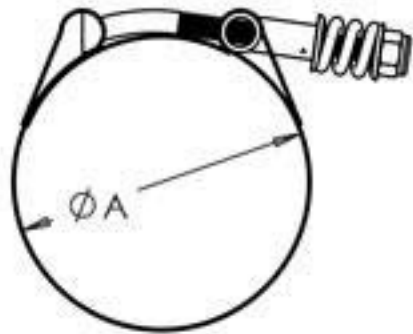

MISHIMOTO

SKU	CLAMPING RANGE "A"	BAND WIDTH "B"
MMCLAMP-225T	2.165"-2.362"	0.752"
MMCLAMP-25T	2.48"-2.756"	0.752"
MMCLAMP-275T	2.638"-2.953"	0.752"
MMCLAMP-3T	2.874"-3.189"	0.752"
MMCLAMP-325T	3.11"-3.425"	0.752"
MMCLAMP-35T	3.386"-3.701"	0.752"
MMCLAMP-375T	3.504"-3.819"	0.752"
MMCLAMP-4T	3.74"-4.055"	0.752"
MMCLAMP-425T	4.094"-4.409"	0.752"