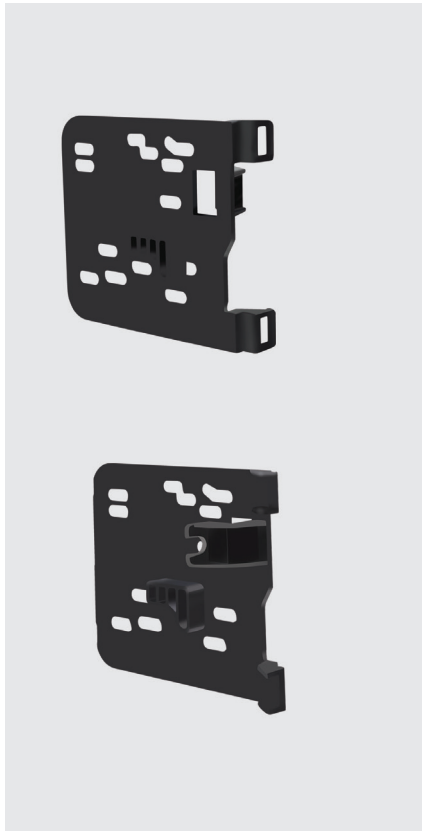

PREMIUM DASH KIT

Metra
THE INSTALLER'S CHOICE

CELEBRATING
70
YEARS
OF INNOVATION

99-9109B AUDI A3

2006-2013

WITH NAV OR SYMPHONY RADIO

- D** Double-DIN radio provision
- S** Single-DIN radio provision with pocket
- P** Painted matte black to match factory finish

PRODUCT OVERVIEW

This kit provides the ability to install an ISO DIN radio with pocket, as well an ISO DDIN radio. Painted scratch-resistant matte black to match the original dash appearance. Excludes factory Concert radios for 06-07 models.

KIT INCLUDES

- Radio Trim Panel
- Radio Brackets
- Pocket
- (4) #8 x 3/8" Phillips Screws
- 4) #10 Panel Clips

WIRING CONNECTIONS

- XSVI-9004-NAV (sold separately)
- ASWC-1 (sold separately)

ANTENNA CONNECTIONS