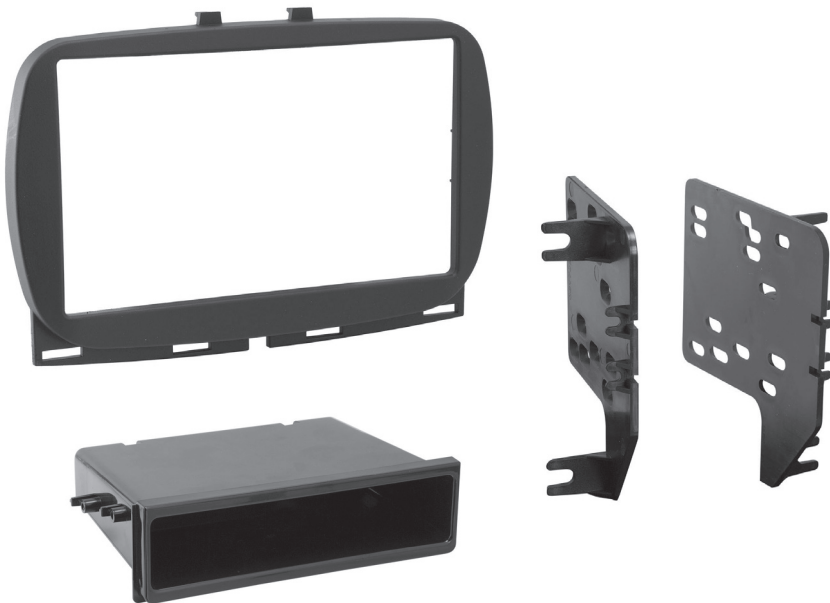

Fiat 500 2016-up*

- S** ISO DIN radio provision with pocket
- P** Painted scratch-resistant matte black

This kit provides the ability to install an ISO DIN aftermarket radio with pocket. The radio trim panel is painted scratch-resistant matte black.

KIT COMPONENTS

- Radio trim panel
- Radio brackets
- Pocket
- (8) #8 x 3/8" Phillips screws

HARDWARE INCLUDED

WIRING & ANTENNA CONNECTIONS

(sold separately)

Wiring Harness:

Antenna Adapter: 40-EU55

Metra. The World's Best Kits.®