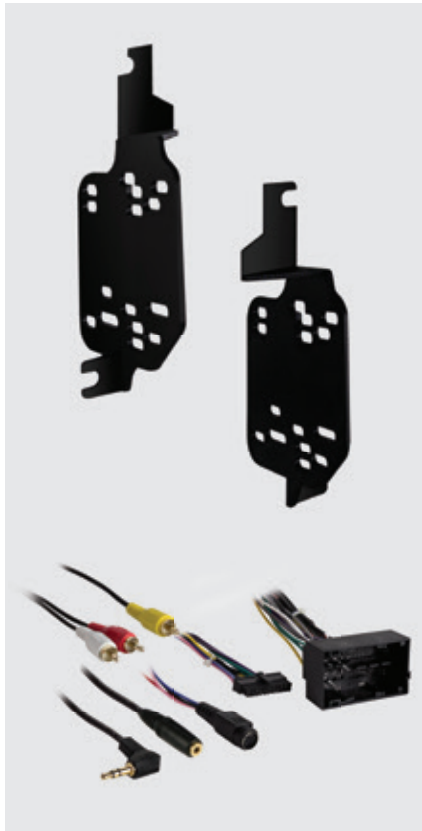

PREMIUM DASH KIT

Metra
THE INSTALLER'S CHOICE

CELEBRATING
70
YEARS
OF INNOVATION

99-6537B DODGE DURANGO

2014-UP

D Double-DIN radio provision

S Single-DIN radio provision with pocket

P Black to match factory finish

PRODUCT OVERVIEW

This kit provides the ability to install an ISO DIN radio with pocket, as well an ISO DDIN radio and includes a touchscreen so the factory climate information and driver customization menus are accessible. Painted black to match factory finish.

KIT INCLUDES

- Radio Trim Panel with Touch Screen Display
- Radio Brackets
- Pocket
- (4) #8 x 3/8" Phillips Screws
- (6) #10 Panel Clips
- HVAC Interface and Wiring Harness
- Built-in ASWC-1 Technology Retains Factory Steering Wheel Controls