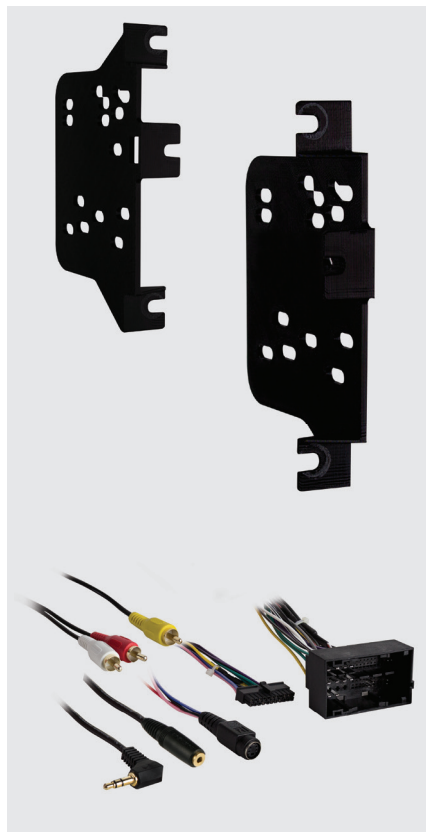

## 99-6527B RAM 1500, 2500, 3500

2013-UP

### PRODUCT OVERVIEW

This kit provides the ability to install an ISO DIN radio with pocket, as well an ISO DDIN radio on models with an 8 inch touchscreen. An integrated 4.3 inch color touchscreen that displays the factory climate and personalization features is included. The audio controls are retained on the steering wheel. Painted black to match the factory finish.

**D**

Double-DIN radio provision

**S**

Single-DIN radio provision with pocket

**P**

Painted black

### KIT INCLUDES

- Radio Trim Panel with Touchscreen Display
- Radio Brackets
- Pocket
- (4) #8 x 3/8" Phillips Screws
- HVAC Interface & Wiring Harness
- Built-in ASWC-1 Technology Retains Factory Steering Wheel Controls