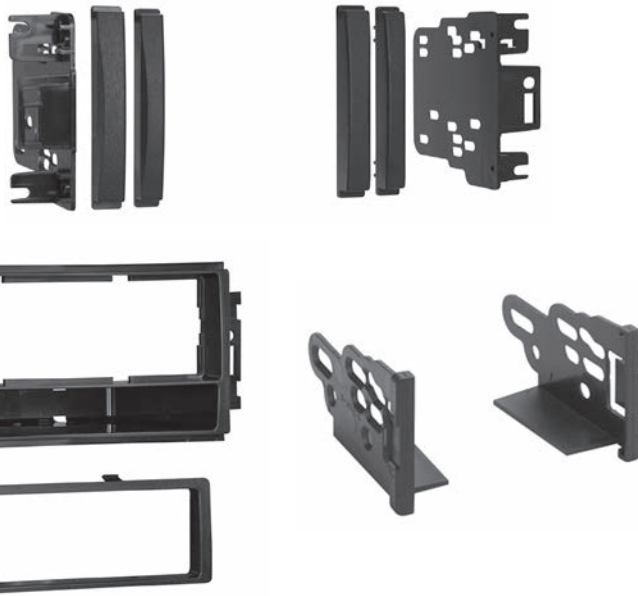

Chrysler **Multikit** 2007-up*

- D** ISO DDIN radio provision
- S** ISO DIN radio provision with pocket
- D** DIN radio provision with pocket
- T** Textured

This kit provides the ability to install a DIN radio with pocket, an ISO DIN radio with pocket, as well as an ISO DDIN ("long nose" or "short nose") radio replacement.

KIT COMPONENTS

95-6511

"Long nose" (wide) DDIN trim panels
"Short nose" (narrow) DDIN trim panels
ISO DDIN radio brackets
(4) #8 x 1/4" Phillips screws

99-6511

ISO radio brackets
ISO trim plate
Radio housing with pocket

WIRING & ANTENNA CONNECTIONS

(sold separately)

Wiring Harness: XSVI-6522-NAV • CHT0-03

Antenna Adapter: 40-EU10

HARDWARE INCLUDED