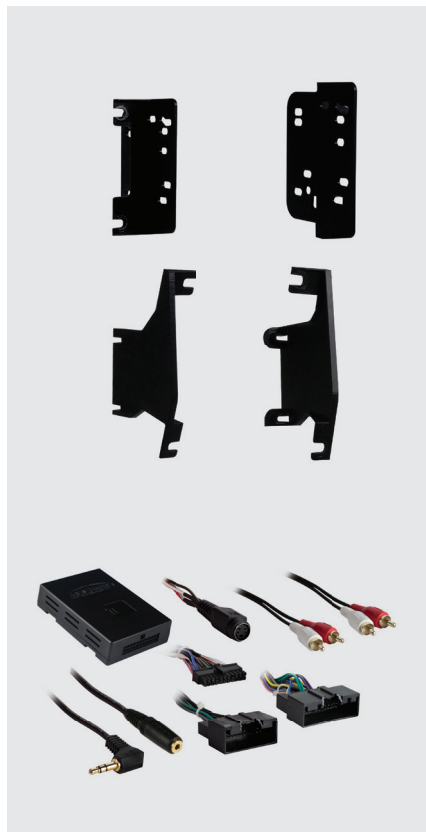

PREMIUM DASH KIT

Metra
THE INSTALLER'S CHOICE

CELEBRATING
70
YEARS
OF INNOVATION

Built in interface in the touchscreen display provides SYNC retention, and the ability to either retain the factory camera or add an aftermarket camera through the touchscreen display.

99-5838CH FORD MUSTANG

2015-UP
WITH 4.2" SCREEN

- D** Double-DIN radio provision
- S** Single-DIN radio provision with pocket
- P** Painted charcoal to match factory finish

PRODUCT OVERVIEW

This kit provides the ability to install either an ISO DIN radio with pocket, or an ISO DDIN radio, and provides a touchscreen display so the factory climate information and driver customization menus are accessible. Painted charcoal to match factory finish.

KIT INCLUDES

- Radio Trim Panel with Touchscreen
- Radio Brackets
- Sync Brackets
- Engine Start/Stop Circuit Board and Cover
- Pocket
- (4) #8 x 3/4" Phillips Screws
- (2) #10 x 3/4" Phillips Screws
- (2) #10 Panel Clips
- USB Cable
- Built-in ASWC-1 Technology Retains Factory Steering Wheel Controls