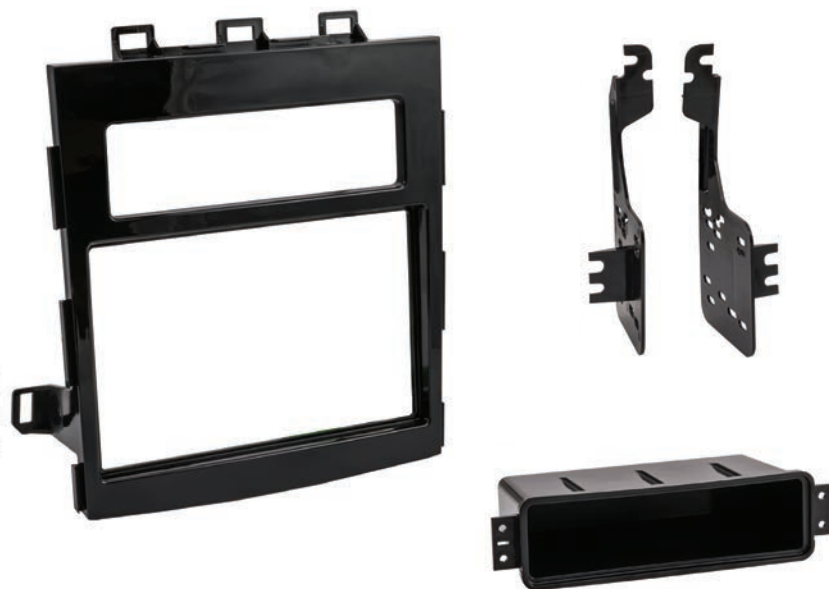

Subaru Impreza 2017-up

- D** ISO DDIN radio provision
- P** Painted high gloss black

This kit provides the ability to install an ISO DDIN radio with pocket. Painted high gloss black to match the factory appearance.

KIT COMPONENTS

- Radio housing trim panel
- Radio brackets
- Shallow pocket
- (4) Panel clips
- (4) #8 x 3/8" Phillips screws

WIRING & ANTENNA CONNECTIONS

(sold separately)

- Wiring Harness: 70-1761
- Antenna Adapter: 40-LX11