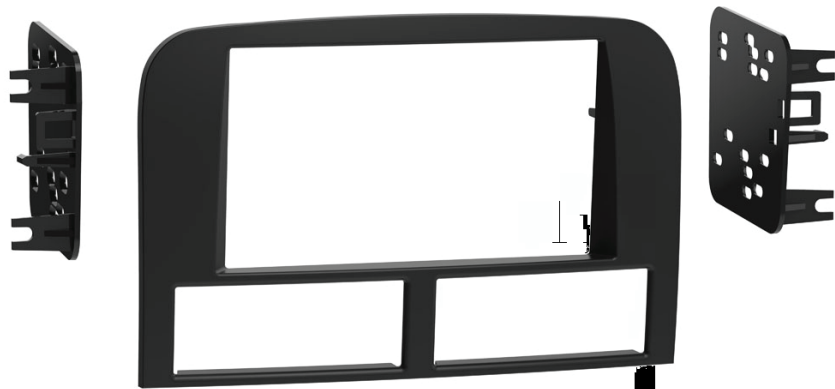

Jeep Grand Cherokee 1999-2004

- D** ISO DDIN radio provision
- P** Radio trim panel is painted matte black

This kit provides the ability to install an ISO DDIN radio replacement. Painted matte black to match the original dash appearance.

KIT COMPONENTS

- Radio trim panel
- Radio brackets
- (2) Panel clips

WIRING & ANTENNA CONNECTIONS

- Wiring Harness: 70-1817 (99-01) • 70-6502 (02-04)
- Antenna Adapter: N/A (99-01) • 40-CR10 (02-04)

HARDWARE INCLUDED