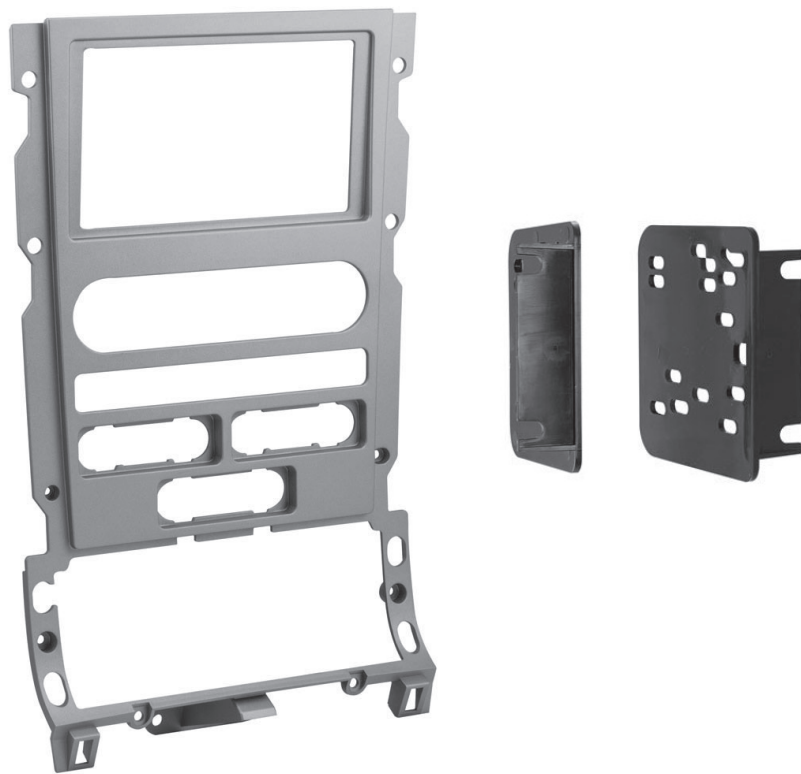

Lincoln Navigator 2007-2014

(Intended for 4x4 without factory navigation)

- D** ISO DDIN radio provision
- P** Painted silver to match the factory appearance

This kit provides the ability to install an ISO DDIN aftermarket radio. Use with **4x4** vehicles without factory navigation. Painted silver to match the original dash appearance.

KIT COMPONENTS

- Radio trim panel
- Radio brackets

WIRING & ANTENNA CONNECTIONS

(sold separately)

- Wiring Harness:
- Antenna Adapter:40-CR10

Metra. The World's Best Kits.®