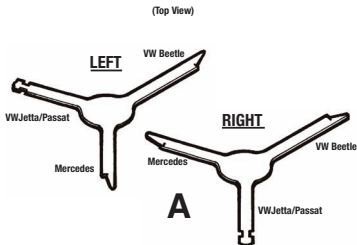

INSTALLATION INSTRUCTIONS FOR PART 86-9001

Applications

VOLKSWAGEN / MERCEDES
FACTORY HEAD UNIT
REMOVAL KEYS
VW BEETLE, JETTA, PASSAT
MERCEDES

86-9001

INSTALLATION

KIT COMPONENTS

- A) (2) [Removal keys](#)

ALL VEHICLES

Disconnect the negative battery terminal to prevent an accidental short circuit.

1. Using the diagram below, insert the proper ends of the Head Unit Removal Keys into the slots in the factory head unit.