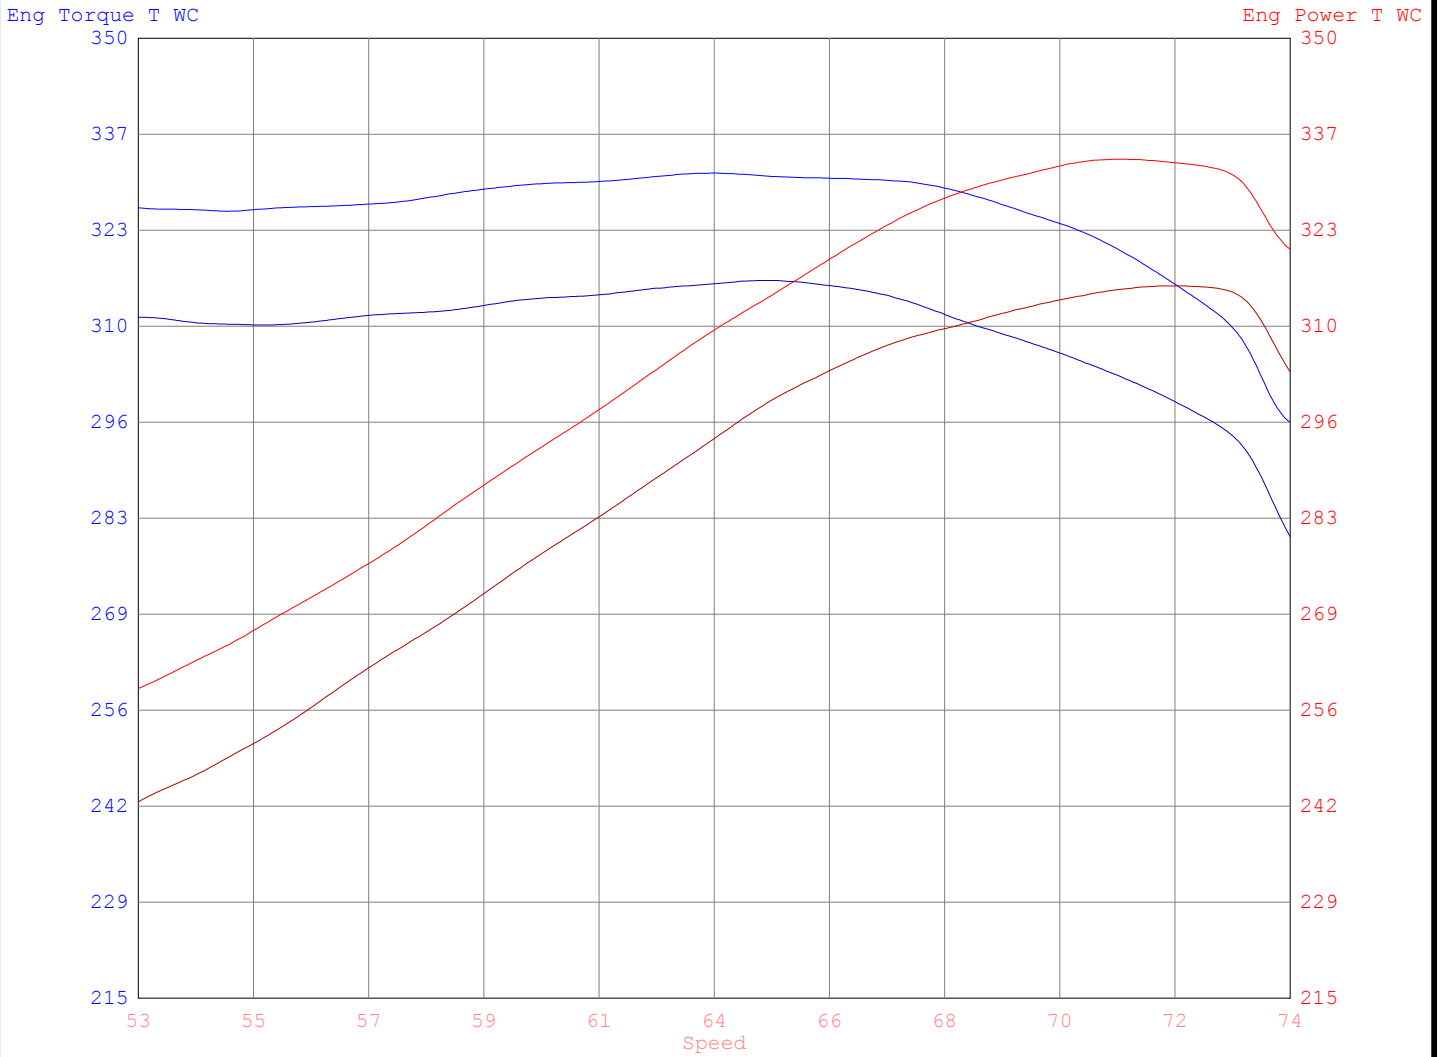

## MBRP Inc.

Date Printed : 2017/07/10      Filter Mode : FIR  
 Time Printed : 11:04:36      Filter Value : 80

Run#	License	Owner	Acquired	Test Comments
1	asdfa	NISSAN,	07/06 16:03:38	Titan XD S5408 4
2	asdfa	NISSAN,	07/06 13:51:12	Titan XD Stock 4
3				

Channel / Run	Min			Max			Avg		
	1	2	3	1	2	3	1	2	3
Eng Torque T WC (Ft-Lb)	296	280		331	316		325	309	
Eng Power T WC (HP)	258	242		333	315		305	288	