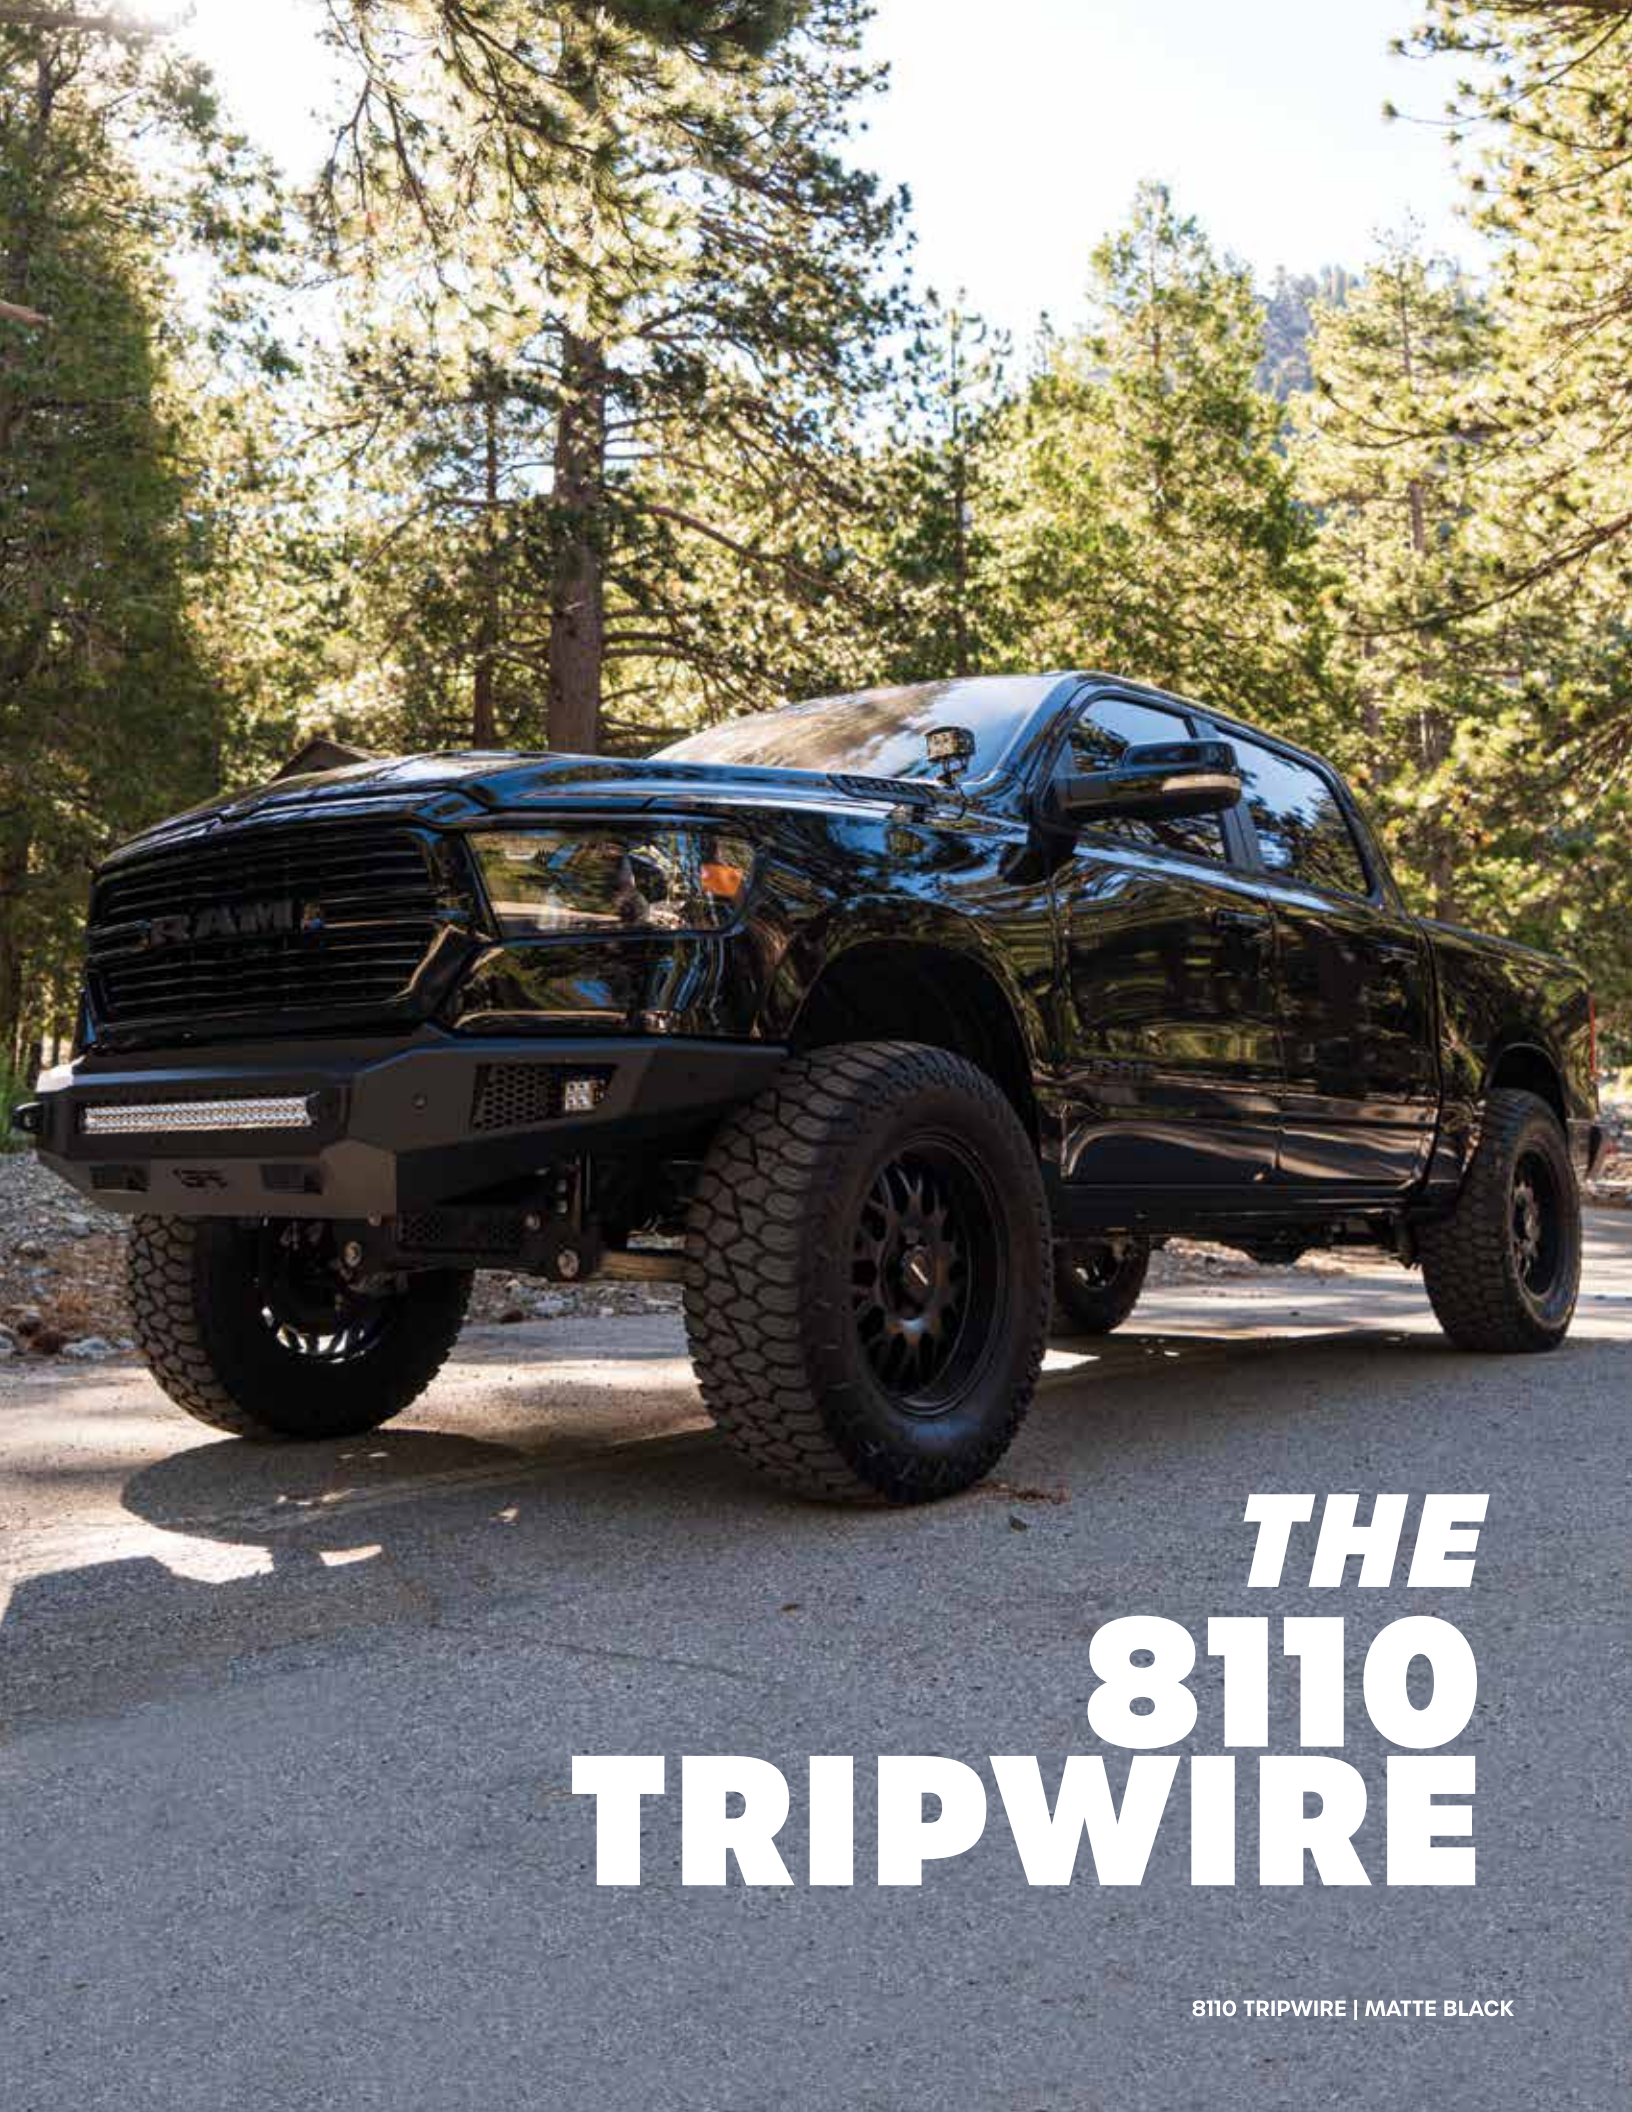

THE
8110
TRIPWIRE

8110 TRIPWIRE | MATTE BLACK