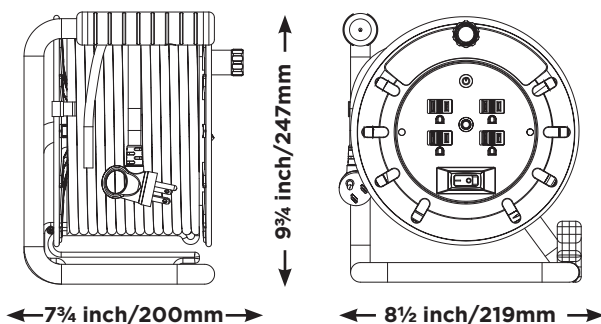

**POWER
AT WORK**

Product Information

60ft Medium Open Reel OMA601114G4SL-US

Features

- » Robust reel with two-tone carry handle
- » Safety thermal breaker with reset button
- » Integrated on/off switch with safety overload
- » Power LED indicator and built-in cord guide

Description

The Masterplug 60ft cord reel provides 1560W of power with 4 120V 13amp sockets, a power switch, LED power indicator, cord guide, and a built-in thermal breaker with reset button. Designed to provide power where you need it with 60ft of highly visible green cable. This lightweight and sturdy reel is perfect for home, yard, and light industrial use.

Technical Specifications

Part No	OMA601114G4SL-US	Qty	2
Type	Medium Open Reel	Shipping Carton Info (m)	H: 0.28 x W: 0.24 x D: 0.45
Cable Type	PVC	CBM (m³)	0.03024
Cable Length (ft)	60ft	G.W (kg)	6.5
Amp	13	EAN Barcode	5015056535845
Product Dimensions (Inch/cm)	H: 9¾ x W: 8½ x D: 7¾ H: 24.7 x W: 21.9 x D: 19.9		

Standards	UL/CUL
Maximum Load	13A / 1560W / 120V~
Switch specification	15A / 120V~
Max cable length	60ft
Cable Size	14AWG

Line Diagrams

Learn more about extension cords and cables we have.