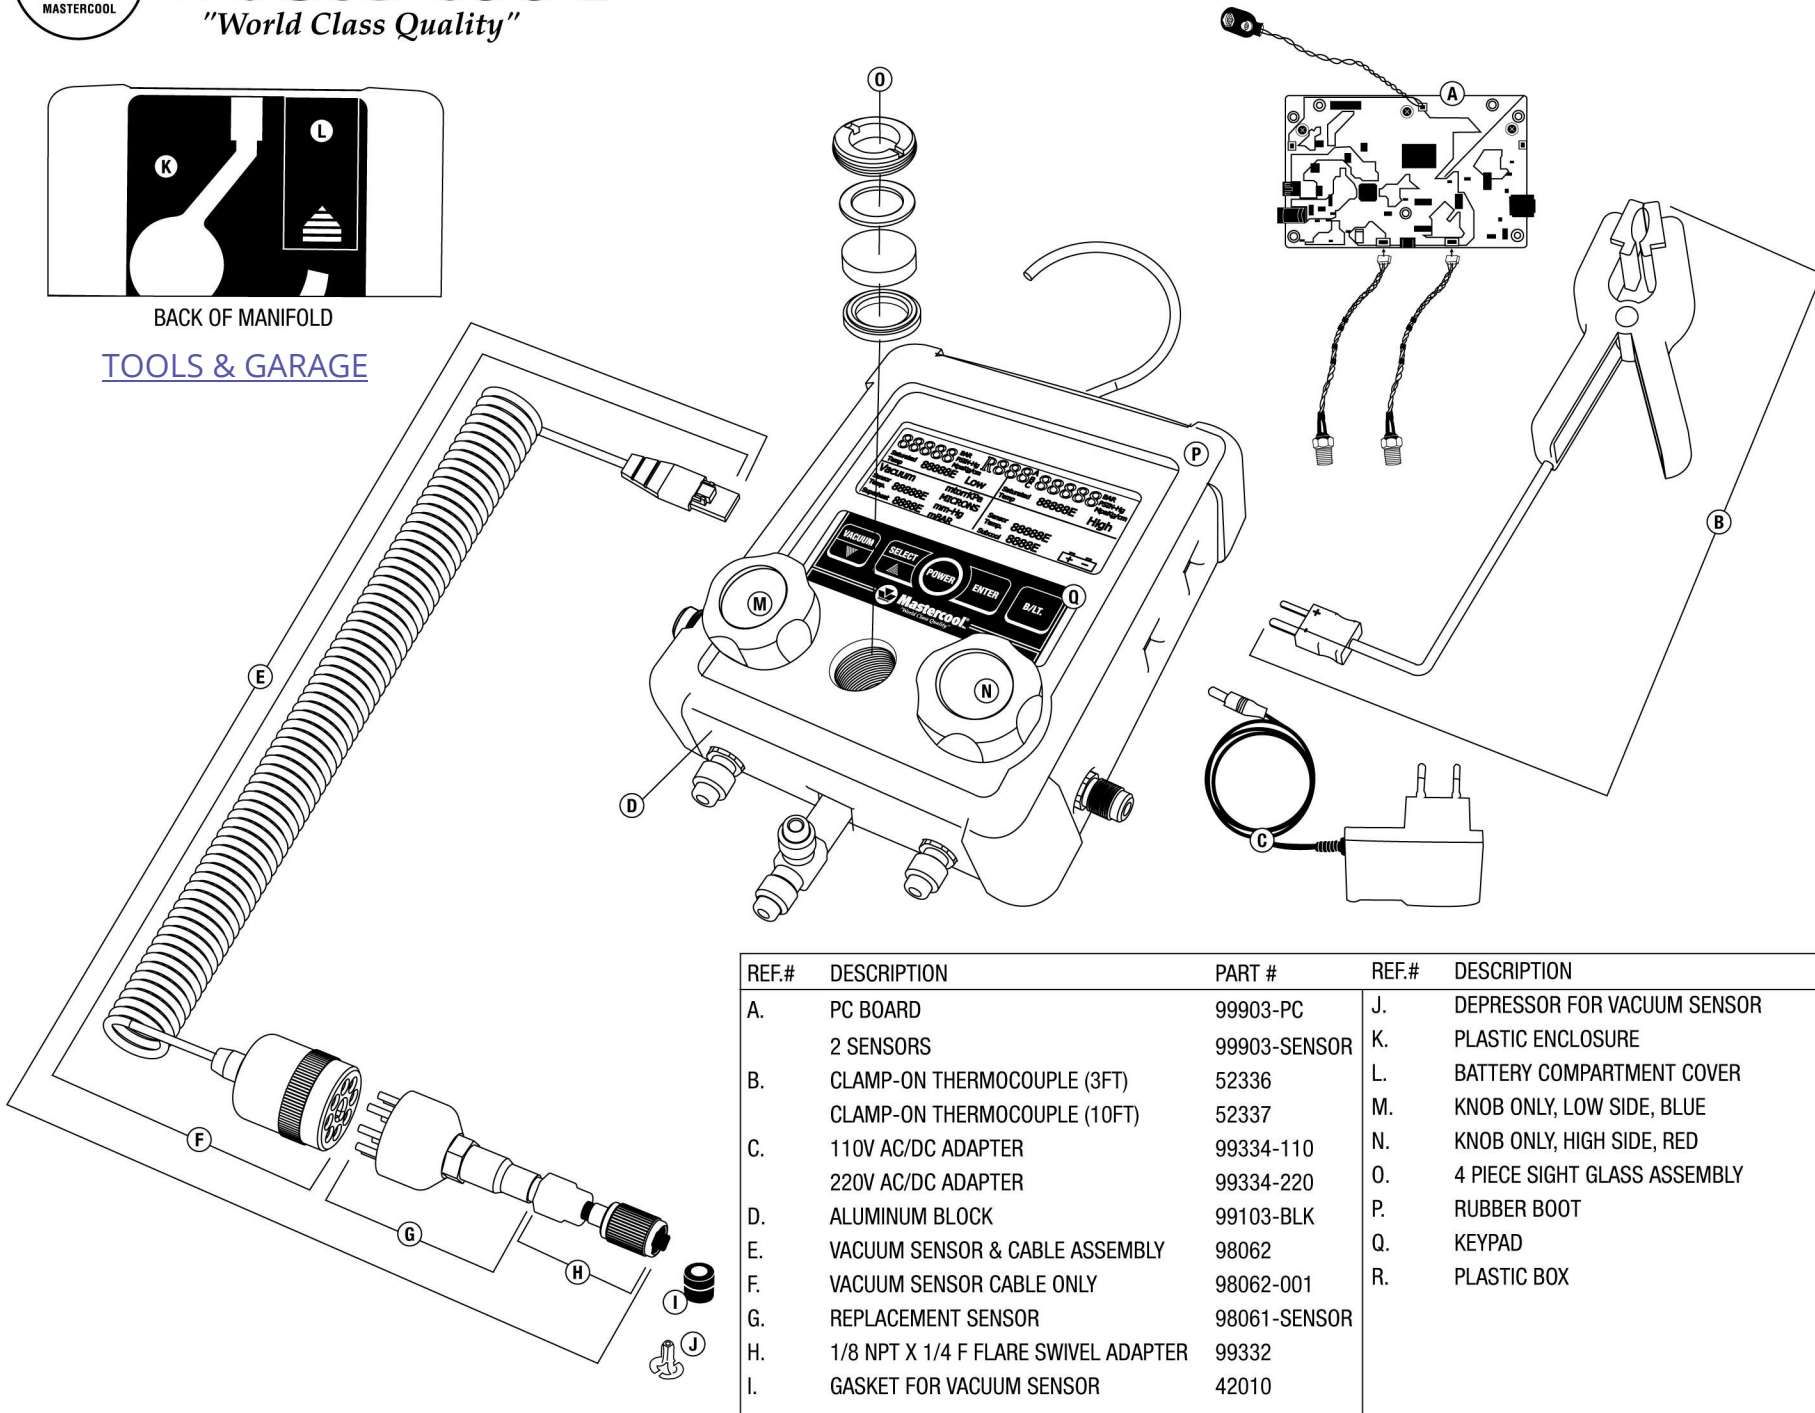

Mastercool[®] Inc.
"World Class Quality"

99103-A HVAC/R DIGITAL MANIFOLD PARTS LIST

BACK OF MANIFOLD

TOOLS & GARAGE

REF.#	DESCRIPTION	PART #	REF.#	DESCRIPTION	PART #
A.	PC BOARD	99903-PC	J.	DEPRESSOR FOR VACUUM SENSOR	42014
	2 SENSORS	99903-SENSOR	K.	PLASTIC ENCLOSURE	99103-01-A
B.	CLAMP-ON THERMOCOUPLE (3FT)	52336	L.	BATTERY COMPARTMENT COVER	99103-BATCOV
	CLAMP-ON THERMOCOUPLE (10FT)	52337	M.	KNOB ONLY, LOW SIDE, BLUE	85211-R
C.	110V AC/DC ADAPTER	99334-110	N.	KNOB ONLY, HIGH SIDE, RED	85212-R
	220V AC/DC ADAPTER	99334-220	O.	4 PIECE SIGHT GLASS ASSEMBLY	83213
D.	ALUMINUM BLOCK	99103-BLK	P.	RUBBER BOOT	99103-RB-A
E.	VACUUM SENSOR & CABLE ASSEMBLY	98062	Q.	KEYPAD	99103-A-KEY
F.	VACUUM SENSOR CABLE ONLY	98062-001	R.	PLASTIC BOX	99103-PB
G.	REPLACEMENT SENSOR	98061-SENSOR			
H.	1/8 NPT X 1/4 F FLARE SWIVEL ADAPTER	99332			
I.	GASKET FOR VACUUM SENSOR	42010			