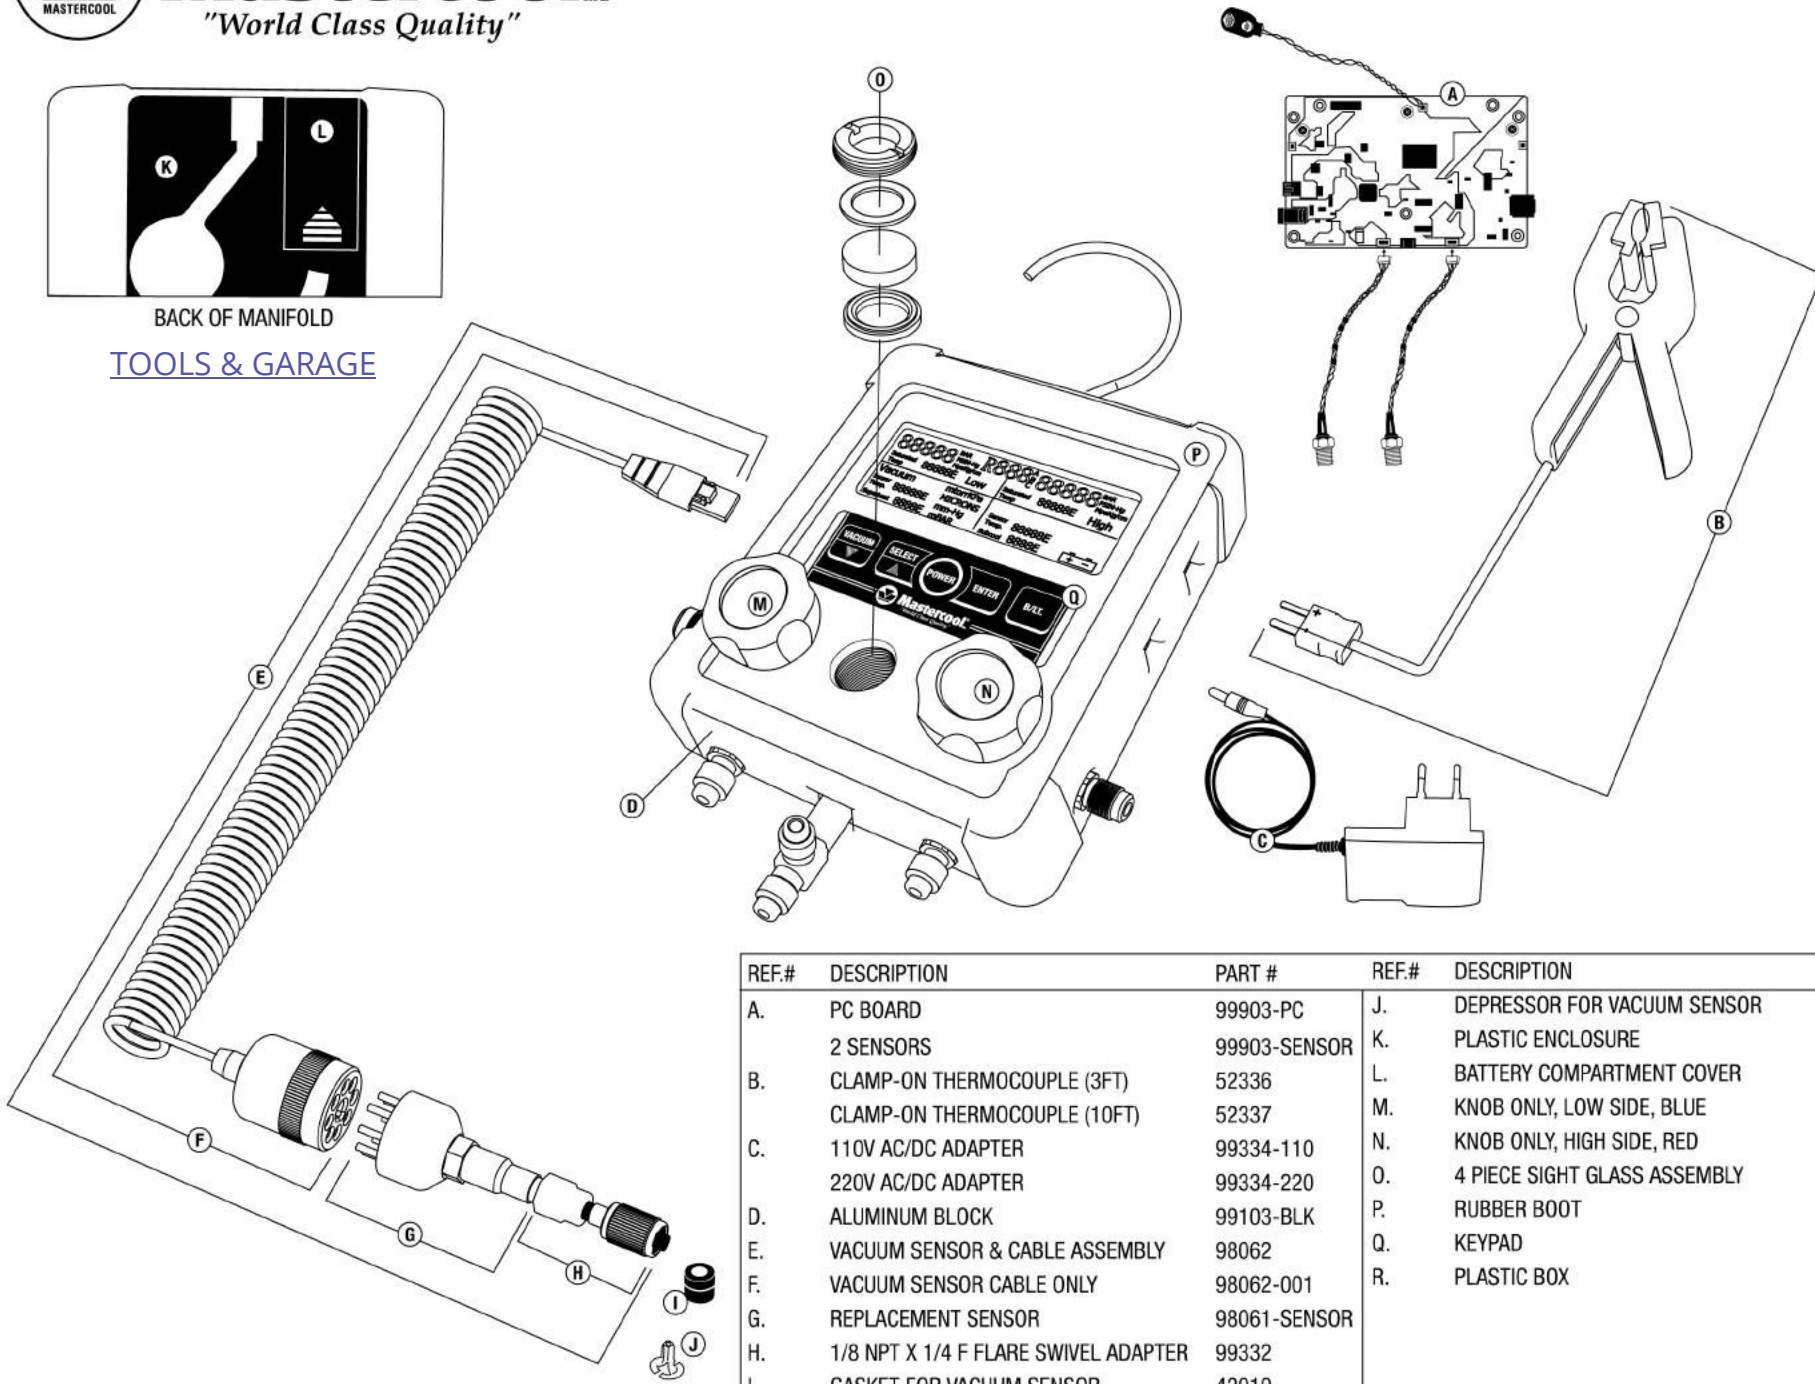

Mastercool[®] Inc.
"World Class Quality"

99103-A HVAC/R DIGITAL MANIFOLD PARTS LIST

BACK OF MANIFOLD

[TOOLS & GARAGE](#)

REF.#	DESCRIPTION	PART #	REF.#	DESCRIPTION	PART #
A.	PC BOARD	99903-PC	J.	DEPRESSOR FOR VACUUM SENSOR	42014
	2 SENSORS	99903-SENSOR	K.	PLASTIC ENCLOSURE	99103-01-A
B.	CLAMP-ON THERMOCOUPLE (3FT)	52336	L.	BATTERY COMPARTMENT COVER	99103-BATCOV
	CLAMP-ON THERMOCOUPLE (10FT)	52337	M.	KNOB ONLY, LOW SIDE, BLUE	85211-R
C.	110V AC/DC ADAPTER	99334-110	N.	KNOB ONLY, HIGH SIDE, RED	85212-R
	220V AC/DC ADAPTER	99334-220	O.	4 PIECE SIGHT GLASS ASSEMBLY	83213
D.	ALUMINUM BLOCK	99103-BLK	P.	RUBBER BOOT	99103-RB-A
E.	VACUUM SENSOR & CABLE ASSEMBLY	98062	Q.	KEYPAD	99103-A-KEY
F.	VACUUM SENSOR CABLE ONLY	98062-001	R.	PLASTIC BOX	99103-PB
G.	REPLACEMENT SENSOR	98061-SENSOR			
H.	1/8 NPT X 1/4 F FLARE SWIVEL ADAPTER	99332			
I.	GASKET FOR VACUUM SENSOR	42010			