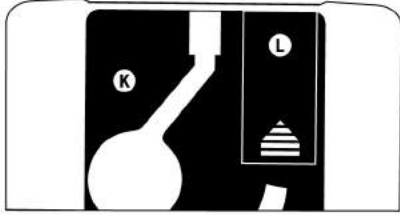

Mastercool[®] Inc.
"World Class Quality"

99103-A HVAC/R DIGITAL MANIFOLD PARTS LIST

BACK OF MANIFOLD

[TOOLS & GARAGE](#)

REF.#	DESCRIPTION	PART #	REF.#	DESCRIPTION	PART #
A.	PC BOARD	99903-PC	J.	DEPRESSOR FOR VACUUM SENSOR	42014
	2 SENSORS	99903-SENSOR	K.	PLASTIC ENCLOSURE	99103-01-A
B.	CLAMP-ON THERMOCOUPLE (3FT)	52336	L.	BATTERY COMPARTMENT COVER	99103-BATCOV
	CLAMP-ON THERMOCOUPLE (10FT)	52337	M.	KNOB ONLY, LOW SIDE, BLUE	85211-R
C.	110V AC/DC ADAPTER	99334-110	N.	KNOB ONLY, HIGH SIDE, RED	85212-R
	220V AC/DC ADAPTER	99334-220	O.	4 PIECE SIGHT GLASS ASSEMBLY	83213
D.	ALUMINUM BLOCK	99103-BLK	P.	RUBBER BOOT	99103-RB-A
E.	VACUUM SENSOR & CABLE ASSEMBLY	98062	Q.	KEYPAD	99103-A-KEY
F.	VACUUM SENSOR CABLE ONLY	98062-001	R.	PLASTIC BOX	99103-PB
G.	REPLACEMENT SENSOR	98061-SENSOR			
H.	1/8 NPT X 1/4 F FLARE SWIVEL ADAPTER	99332			
I.	GASKET FOR VACUUM SENSOR	42010			