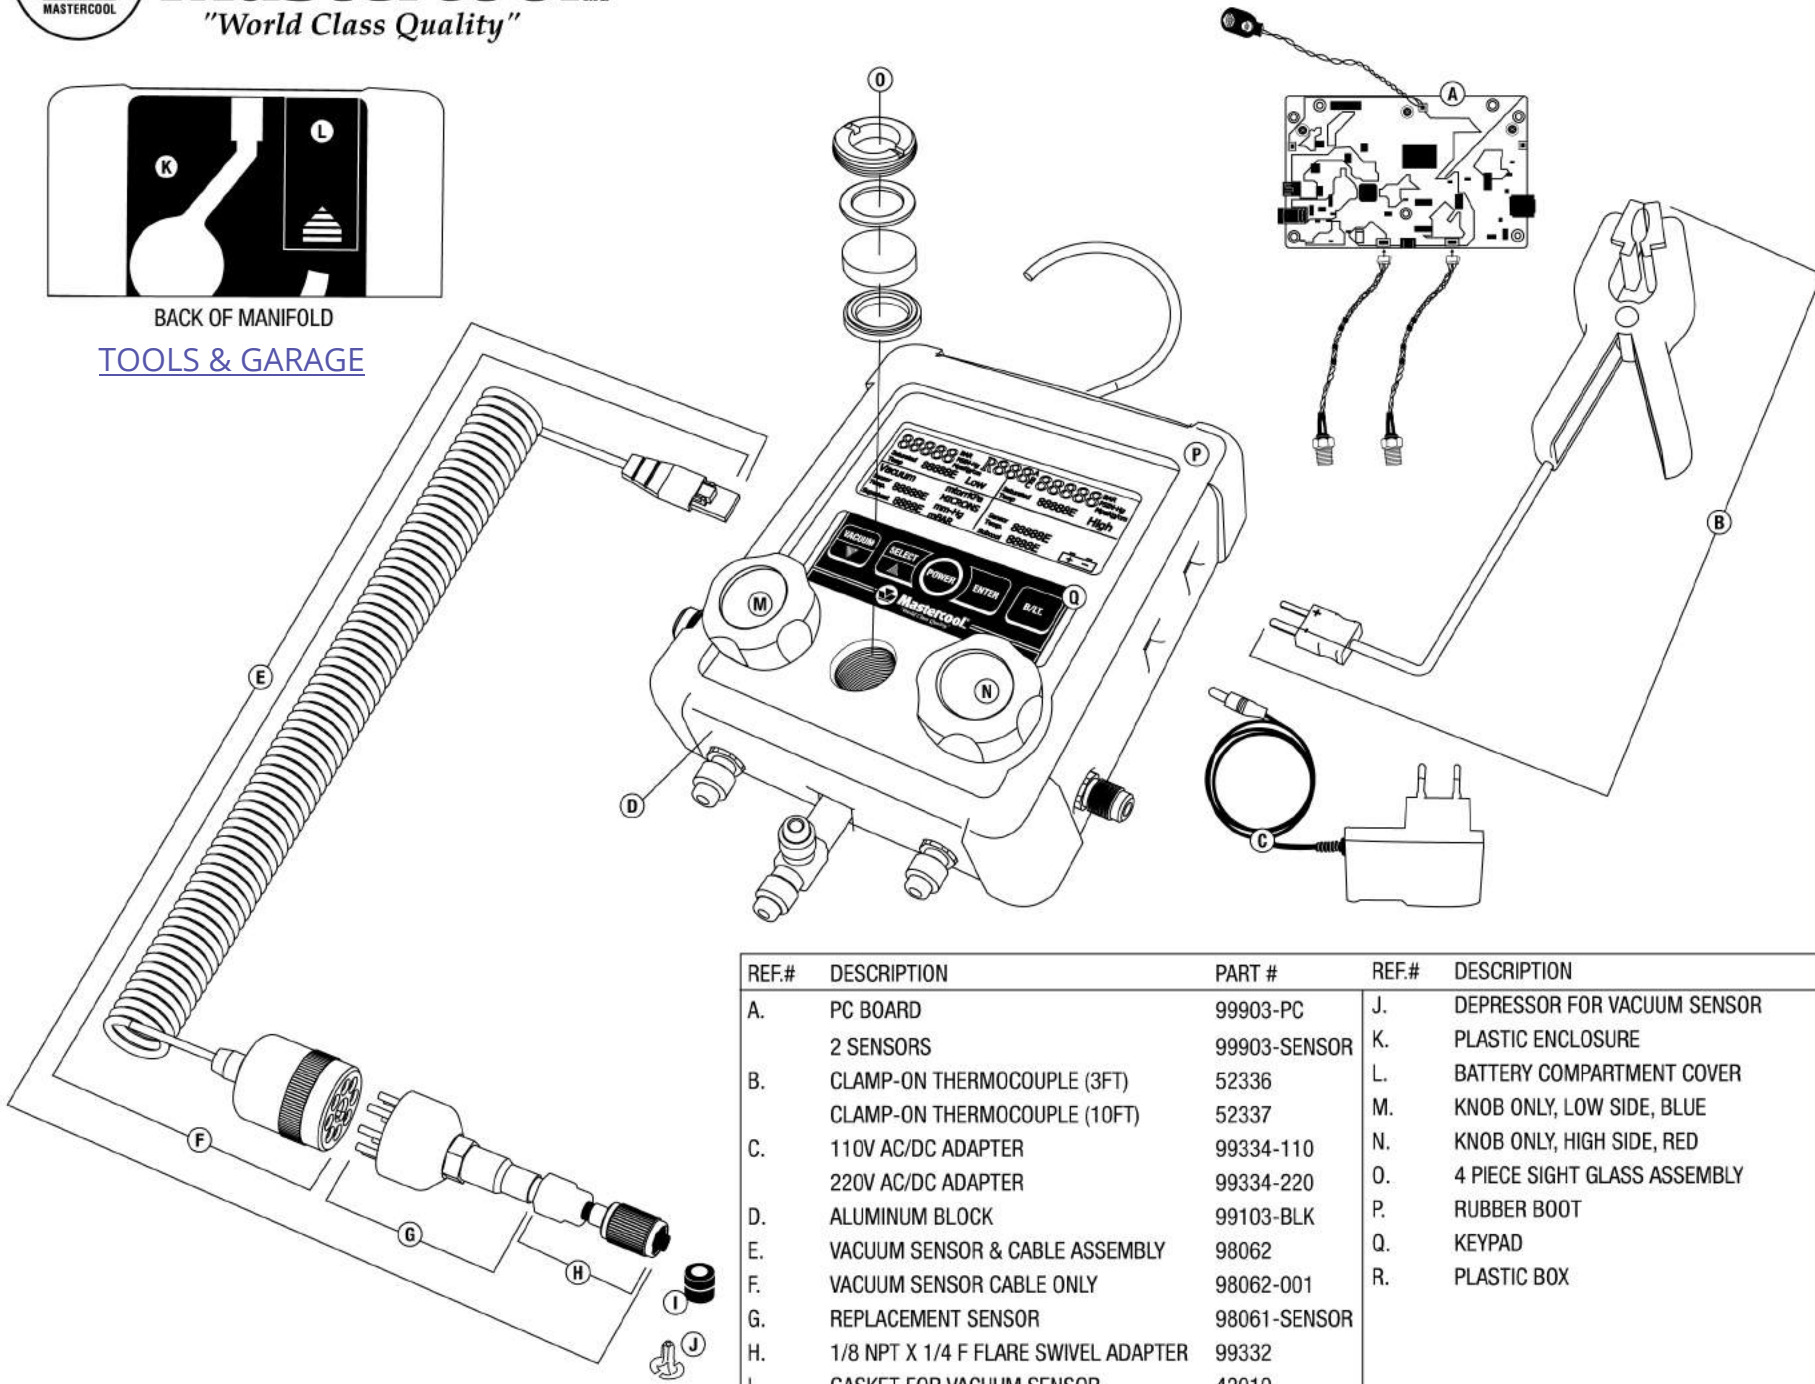

Mastercool[®] Inc.
"World Class Quality"

99103-A HVAC/R DIGITAL MANIFOLD PARTS LIST

BACK OF MANIFOLD

[TOOLS & GARAGE](#)

REF.#	DESCRIPTION	PART #	REF.#	DESCRIPTION	PART #
A.	PC BOARD	99903-PC	J.	DEPRESSOR FOR VACUUM SENSOR	42014
	2 SENSORS	99903-SENSOR	K.	PLASTIC ENCLOSURE	99103-01-A
B.	CLAMP-ON THERMOCOUPLE (3FT)	52336	L.	BATTERY COMPARTMENT COVER	99103-BATCOV
	CLAMP-ON THERMOCOUPLE (10FT)	52337	M.	KNOB ONLY, LOW SIDE, BLUE	85211-R
C.	110V AC/DC ADAPTER	99334-110	N.	KNOB ONLY, HIGH SIDE, RED	85212-R
	220V AC/DC ADAPTER	99334-220	O.	4 PIECE SIGHT GLASS ASSEMBLY	83213
D.	ALUMINUM BLOCK	99103-BLK	P.	RUBBER BOOT	99103-RB-A
E.	VACUUM SENSOR & CABLE ASSEMBLY	98062	Q.	KEYPAD	99103-A-KEY
F.	VACUUM SENSOR CABLE ONLY	98062-001	R.	PLASTIC BOX	99103-PB
G.	REPLACEMENT SENSOR	98061-SENSOR			
H.	1/8 NPT X 1/4 F FLARE SWIVEL ADAPTER	99332			
I.	GASKET FOR VACUUM SENSOR	42010			