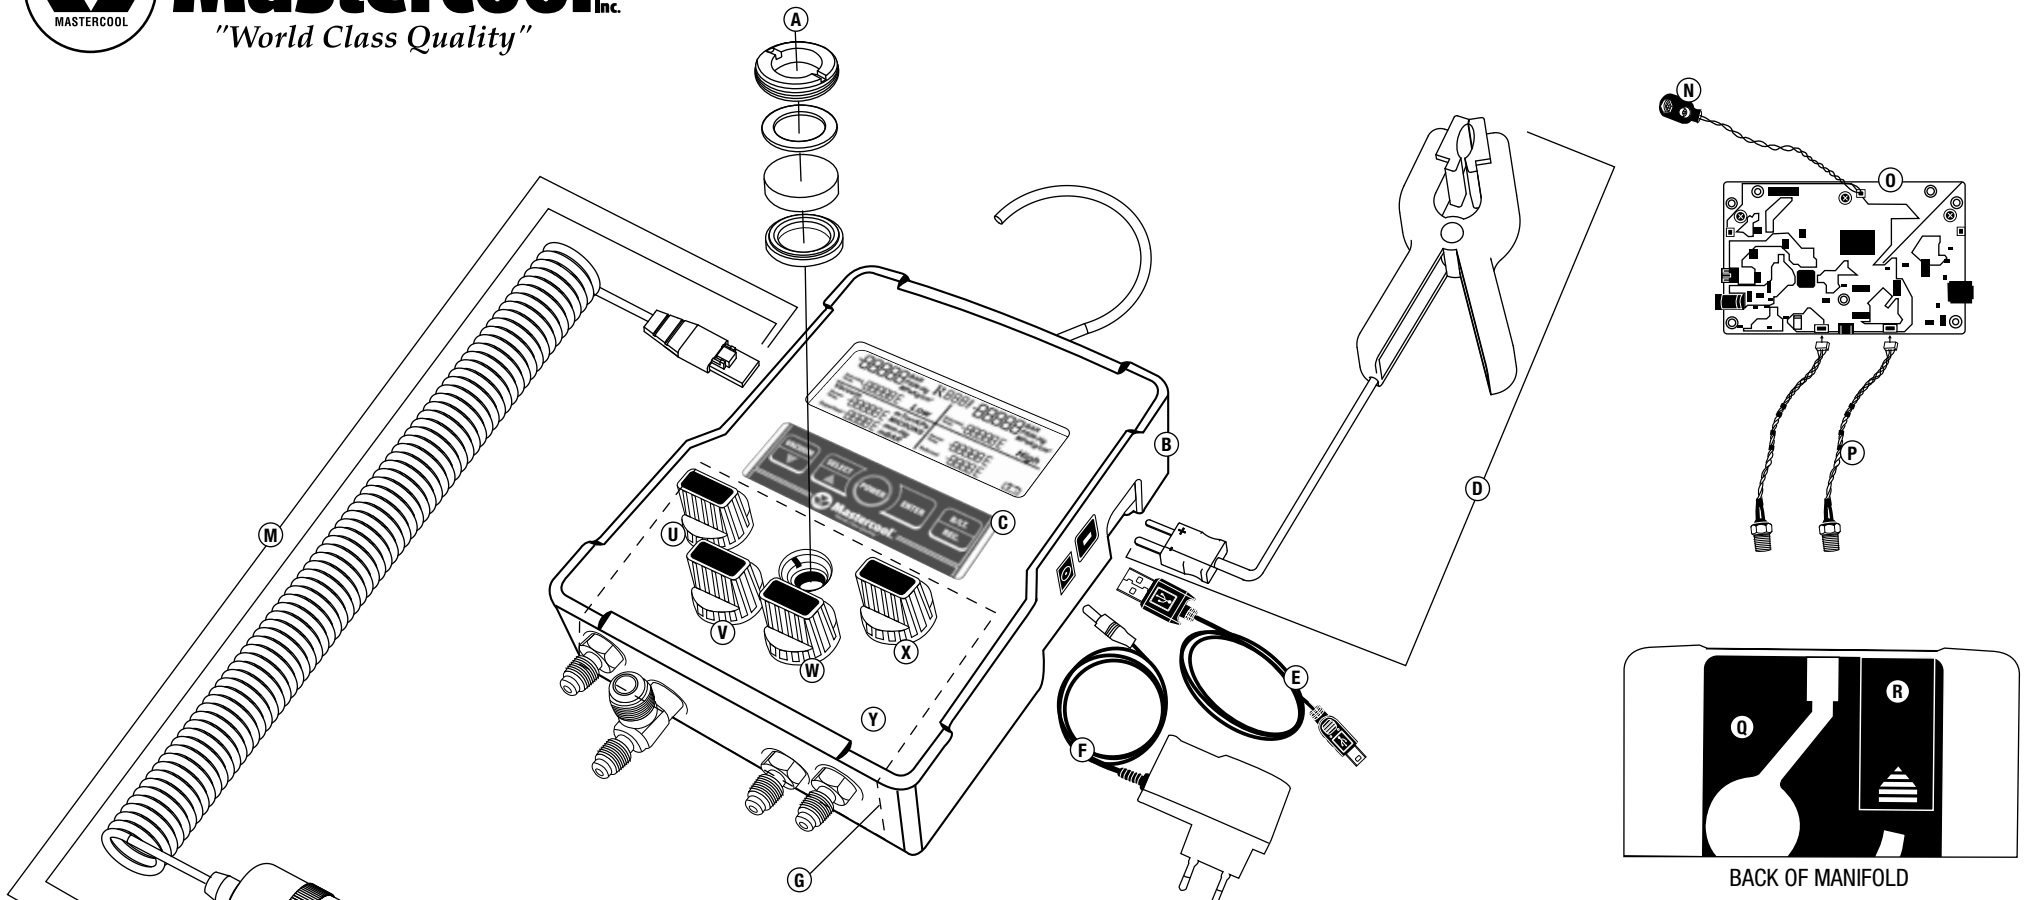

Mastercool[®] Inc.
"World Class Quality"

99903/99961/99972 4-WAY DIGITAL MANIFOLD

BACK OF MANIFOLD

REF.#	DESCRIPTION	PART #	REF.#	DESCRIPTION	PART #
A.	4 PIECE SIGHT GLASS ASSEMBLY	83213	M.	VACUUM SENSOR & CABLE ASSEMBLY	98062
B.	RUBBER BOOT	99903-RB	N.	BATTERY TO PC BOARD CONNECTOR	99103-BAT-CON
C.	KEYPAD	99903-KEY	O.	PC BOARD FOR 99903	99903-PC
D.	CLAMP-ON THERMOCOUPLE (3FT)	52336	P.	SENSOR FOR 99903	99903-SENSOR
	CLAMP-ON THERMOCOUPLE (10FT)	52337	Q.	BOTTOM CASE WITH BRASS INSERTS	99903-001-002
E.	USB CABLE	99903-USB	R.	BATTERY COMPARTMENT COVER	99103-BATCOV
F.	110V AC/DC ADAPTER	99334-110	S.	PLASTIC BOX	99903-PBA
	220V AC/DC ADAPTER	99334-220	T.	DATA LOGGER CD	99903-CD
G.	ALUMINUM BLOCK	99903-BLOCK	U.	BLUE KNOB	58211
H.	DEPRESSOR FOR VACUUM SENSOR	42014	V.	BLACK KNOB	58214
I.	GASKET FOR VACUUM SENSOR	42010	W.	YELLOW KNOB	58213
J.	1/8 NPT X 1/4 F FLARE SWIVEL ADAPTER	99332	X.	RED KNOB	58212
K.	REPLACEMENT SENSOR	98061-SENSOR	Y.	TOP CASE FOR 99903	99903-001-001
L.	VACUUM SENSOR CABLE ONLY	98062-001			