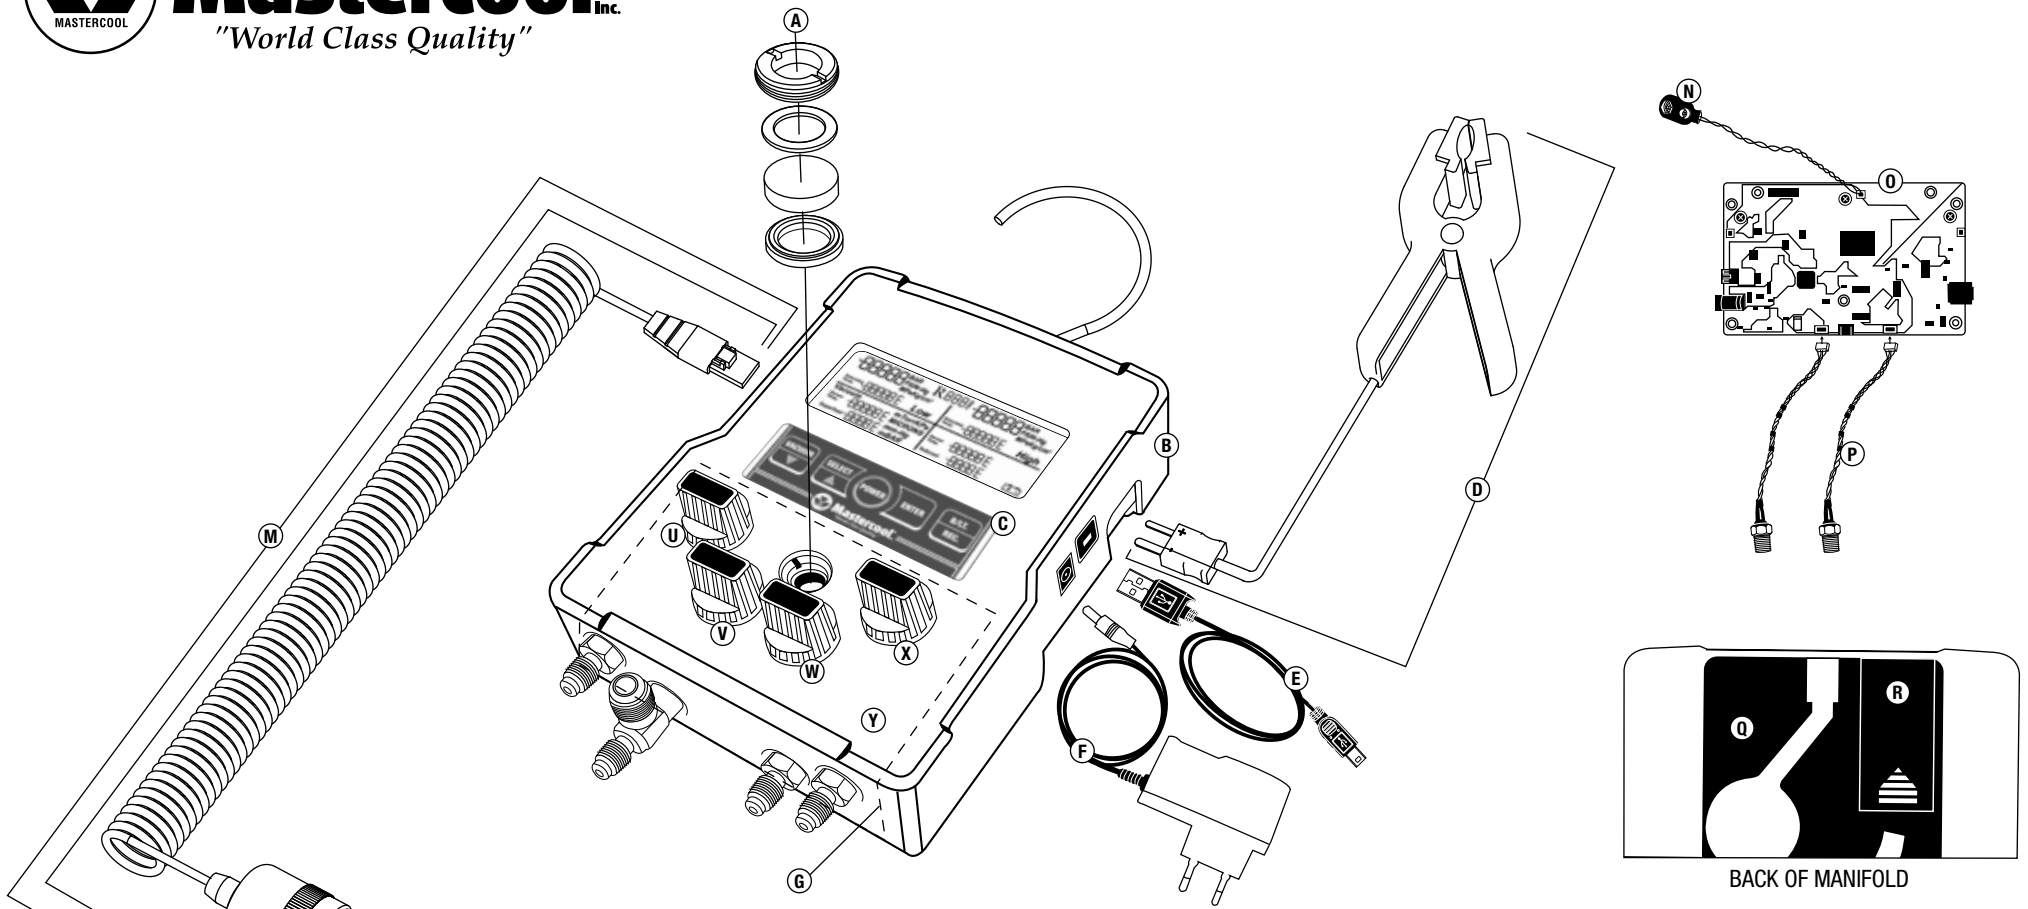

Mastercool[®] Inc.
"World Class Quality"

99903/99961/99972 4-WAY DIGITAL MANIFOLD

BACK OF MANIFOLD

REF.#	DESCRIPTION	PART #	REF.#	DESCRIPTION	PART #
A.	4 PIECE SIGHT GLASS ASSEMBLY	83213	M.	VACUUM SENSOR & CABLE ASSEMBLY	98062
B.	RUBBER BOOT	99903-RB	N.	BATTERY TO PC BOARD CONNECTOR	99103-BAT-CON
C.	KEYPAD	99903-KEY	O.	PC BOARD FOR 99903	99903-PC
D.	CLAMP-ON THERMOCOUPLE (3FT)	52336	P.	SENSOR FOR 99903	99903-SENSOR
	CLAMP-ON THERMOCOUPLE (10FT)	52337	Q.	BOTTOM CASE WITH BRASS INSERTS	99903-001-002
E.	USB CABLE	99903-USB	R.	BATTERY COMPARTMENT COVER	99103-BATCOV
F.	110V AC/DC ADAPTER	99334-110	S.	PLASTIC BOX	99903-PBA
	220V AC/DC ADAPTER	99334-220	T.	DATA LOGGER CD	99903-CD
G.	ALUMINUM BLOCK	99903-BLOCK	U.	BLUE KNOB	58211
H.	DEPRESSOR FOR VACUUM SENSOR	42014	V.	BLACK KNOB	58214
I.	GASKET FOR VACUUM SENSOR	42010	W.	YELLOW KNOB	58213
J.	1/8 NPT X 1/4 F FLARE SWIVEL ADAPTER	99332	X.	RED KNOB	58212
K.	REPLACEMENT SENSOR	98061-SENSOR	Y.	TOP CASE FOR 99903	99903-001-001
L.	VACUUM SENSOR CABLE ONLY	98062-001			