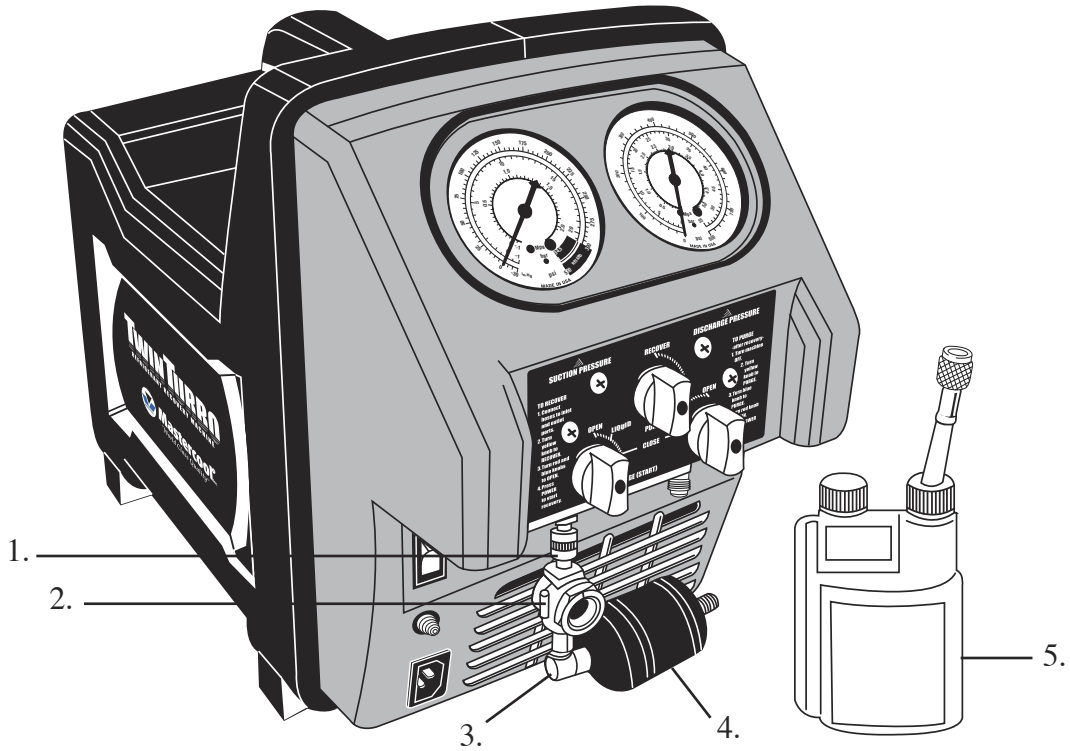

**Mastercool**<sup>®</sup> Inc.  
*"World Class Quality"*

**TWIN TURBO  
 RECOVERY MACHINE**

**REPAIRABLE PARTS BREAKDOWN  
 (69350, 69350-220)**

	DESCRIPTION	PART #
1.	1/8 NPT COUPLING	0127-055
2.	SIGHT GLASS 1/8" NPT-F X 1/8" NPT-M	69100-104
3.	90° 1/8 NPT-M X 1/4-F-F	69214
4.	DRYER FOR 69500	69500-DR
5.	8 OZ. BOTTLE	92708-BTL
	OIL SEPARATOR FOR 69350	69475
	GY5 YELLOW HOSE W/O STRIPE 4"	45002
	1/4" MFL X 1/8" MPT FITTING	90296
	5/16" X 1/8" NPT MALE BARB	0375-006