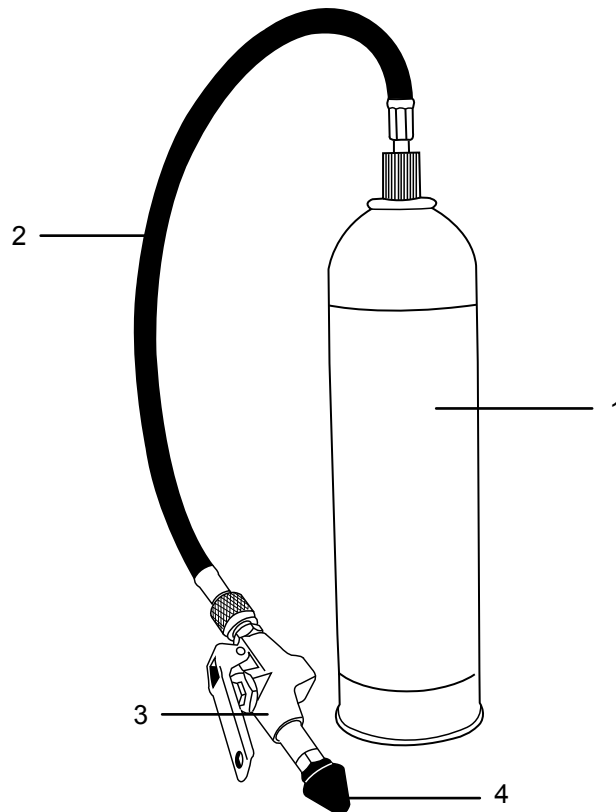

**Mastercool**<sup>®</sup>  
"World Class Quality"

TOTAL A/C QUICK FLUSH KIT

**REPAIRABLE PARTS BREAKDOWN  
(91051)**

REF. #	DESCRIPTION	PART #
1.	17 OZ REPLACEMENT CAN OF TOTAL A/C QUICK FLUSH	91050
2.	HOSE AND GUN ASSEMBLY COMPLETE	91053
3.	FLUSH GUN ASSEMBLY	91092-B
4.	REPLACEMENT TIP	91115-A