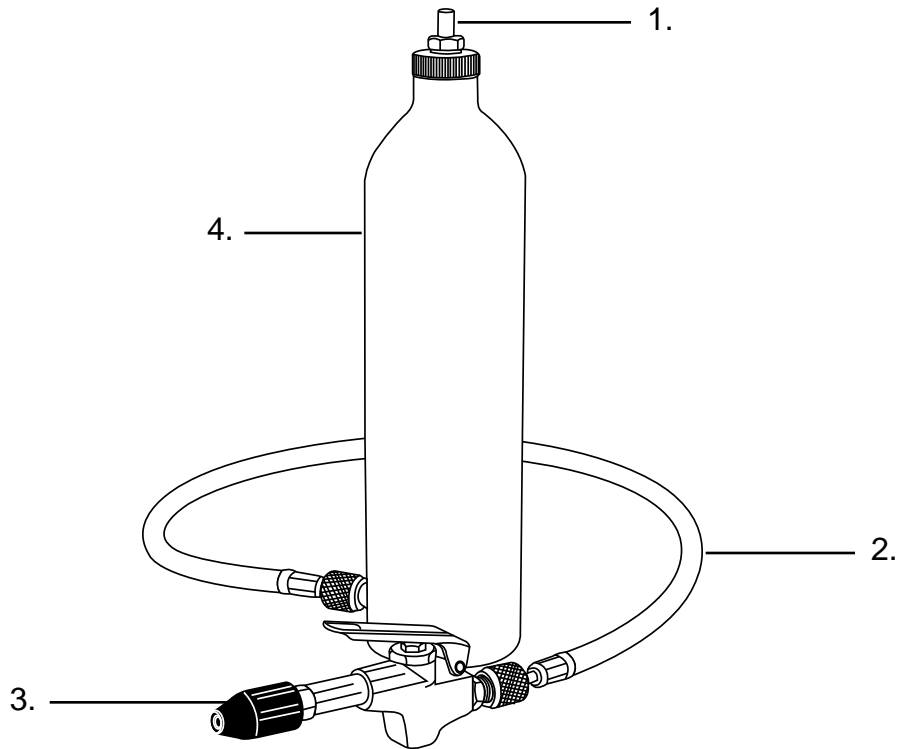

Mastercool[®]
"World Class Quality"

A/C SYSTEM FLUSH KIT

**REPAIRABLE PARTS BREAKDOWN
(91046-A)**

REF. #	DESCRIPTION	PART #
1.	FLUSH CYLINDER NUT ASSEMBLY	91143
2.	36" STANDARD HOSE	41362
3.	FLUSH GUN ASSEMBLY WITH RUBBER TIP	91092-A
4.	FLUSH CYLINDER ONLY	1046-X