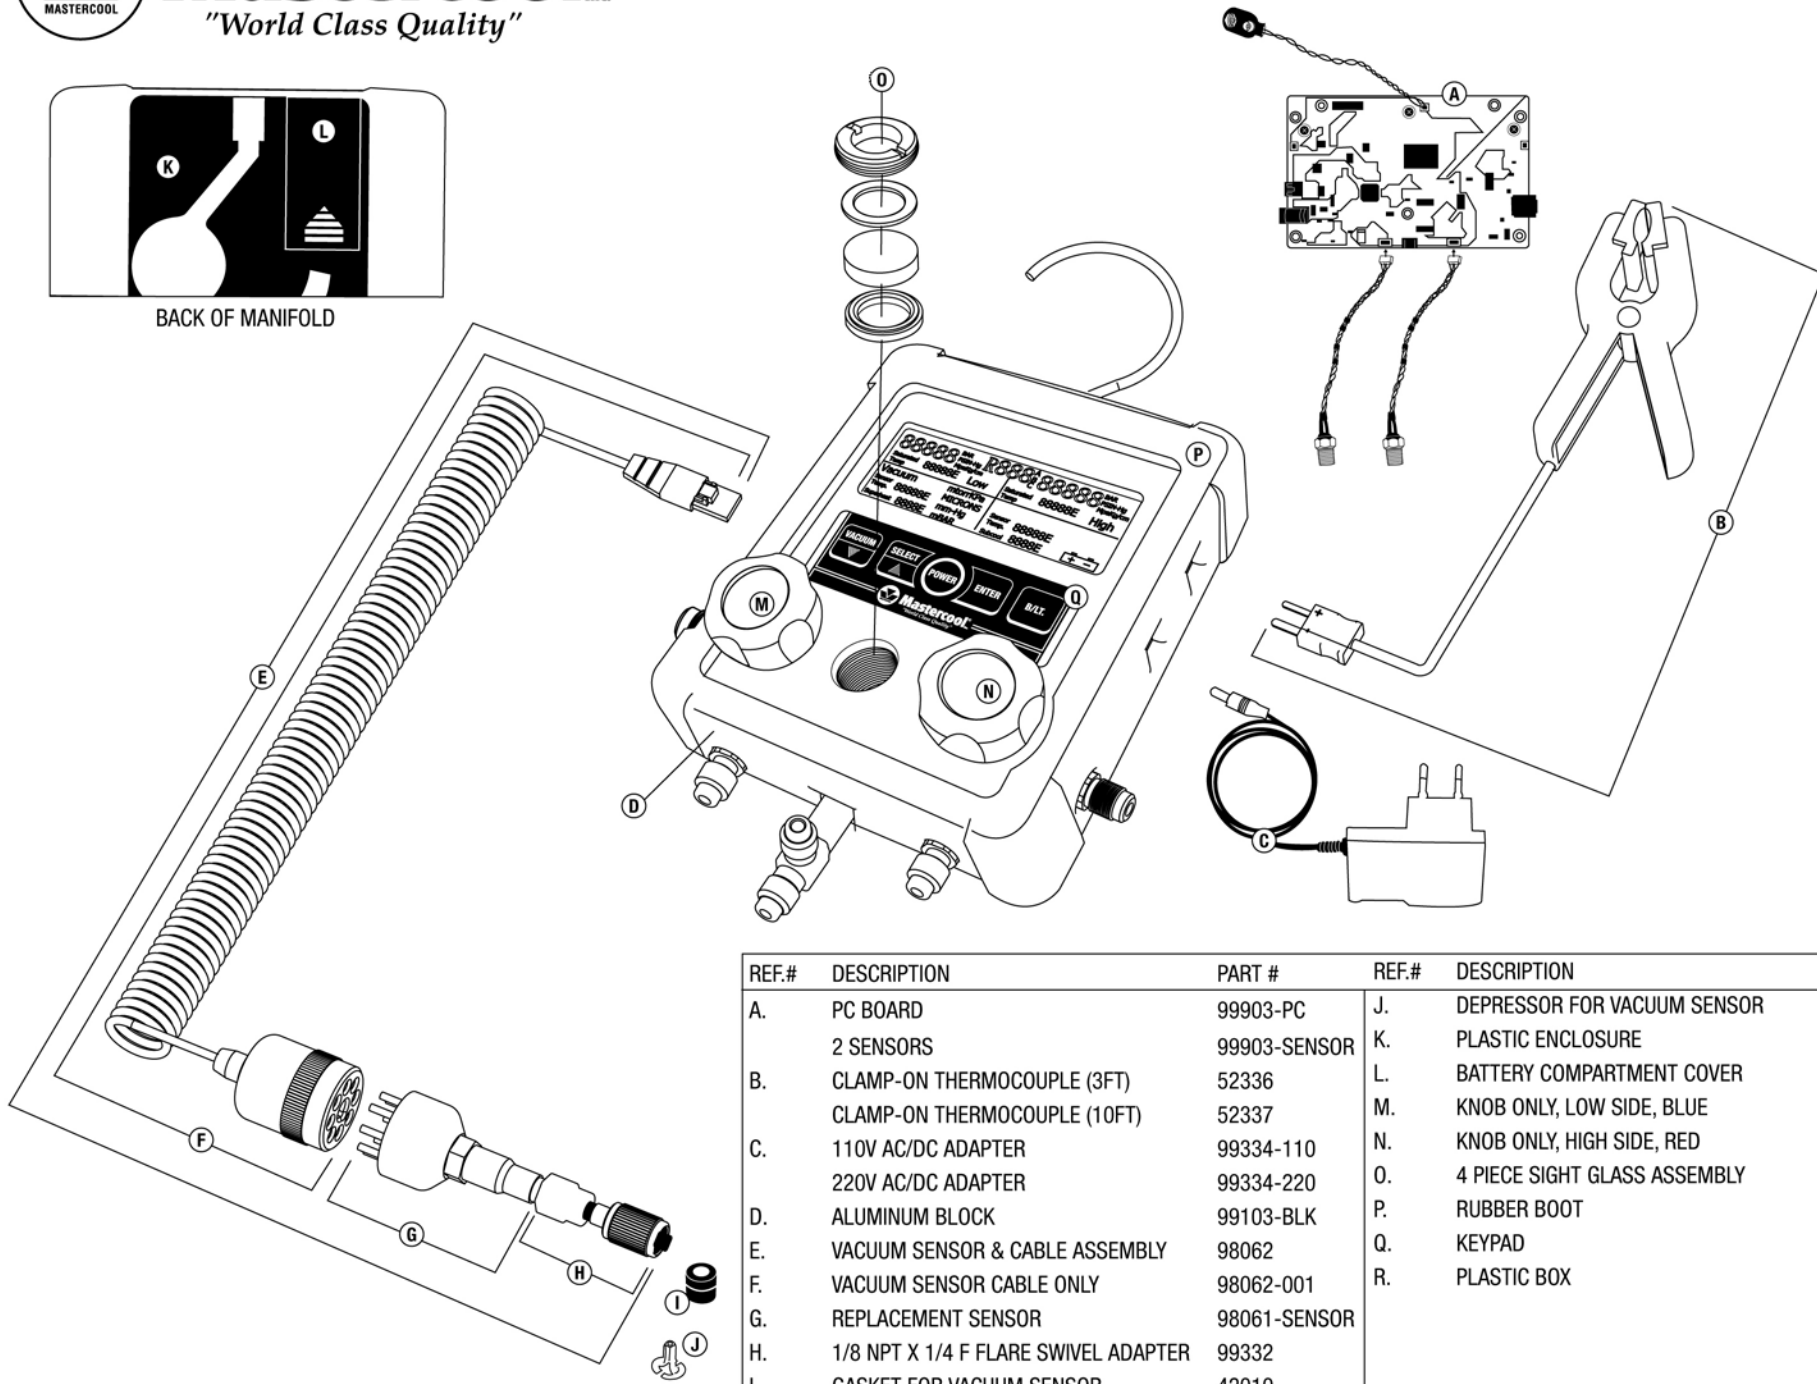

**Mastercool**<sup>®</sup> Inc.  
"World Class Quality"

99103-A HVAC/R DIGITAL MANIFOLD PARTS LIST

BACK OF MANIFOLD

REF.#	DESCRIPTION	PART #	REF.#	DESCRIPTION	PART #
A.	PC BOARD	99903-PC	J.	DEPRESSOR FOR VACUUM SENSOR	42014
	2 SENSORS	99903-SENSOR	K.	PLASTIC ENCLOSURE	99103-01-A
B.	CLAMP-ON THERMOCOUPLE (3FT)	52336	L.	BATTERY COMPARTMENT COVER	99103-BATCOV
	CLAMP-ON THERMOCOUPLE (10FT)	52337	M.	KNOB ONLY, LOW SIDE, BLUE	85211-R
C.	110V AC/DC ADAPTER	99334-110	N.	KNOB ONLY, HIGH SIDE, RED	85212-R
	220V AC/DC ADAPTER	99334-220	O.	4 PIECE SIGHT GLASS ASSEMBLY	83213
D.	ALUMINUM BLOCK	99103-BLK	P.	RUBBER BOOT	99103-RB-A
E.	VACUUM SENSOR & CABLE ASSEMBLY	98062	Q.	KEYPAD	99103-A-KEY
F.	VACUUM SENSOR CABLE ONLY	98062-001	R.	PLASTIC BOX	99103-PB
G.	REPLACEMENT SENSOR	98061-SENSOR			
H.	1/8 NPT X 1/4 F FLARE SWIVEL ADAPTER	99332			
I.	GASKET FOR VACUUM SENSOR	42010			