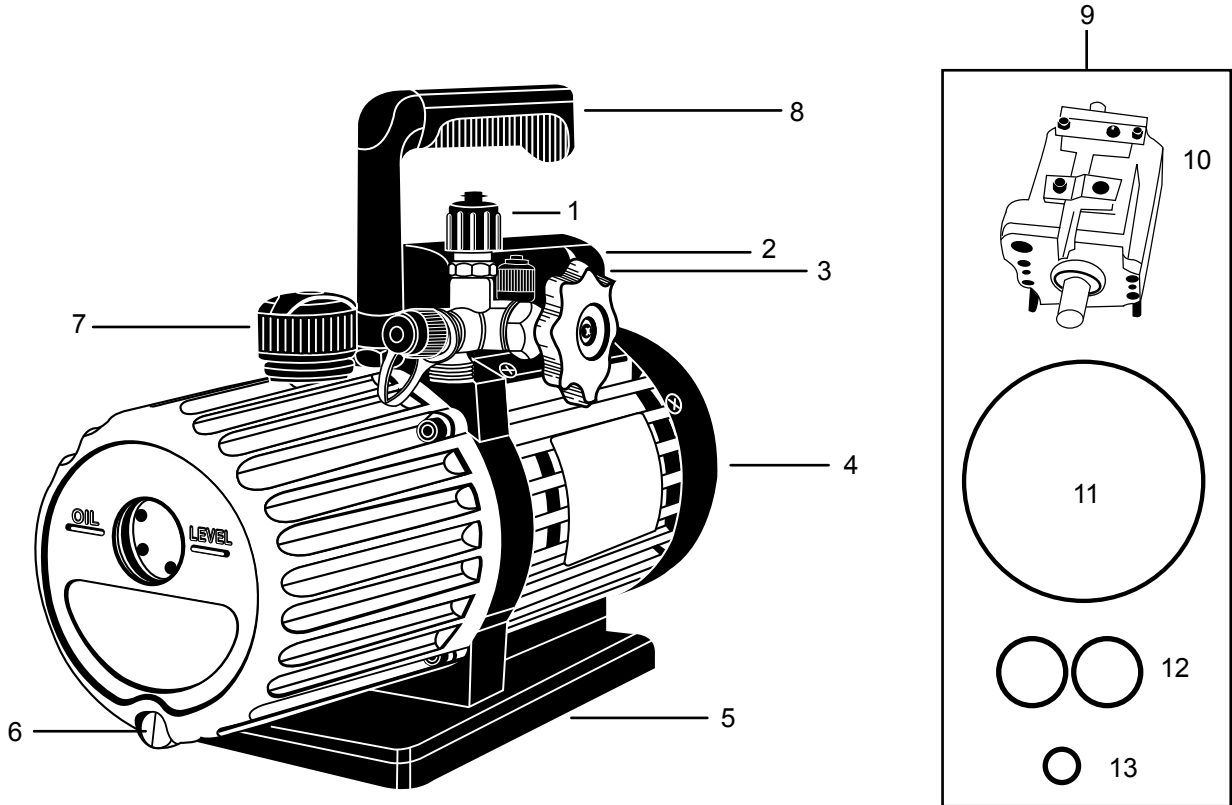

Mastercool[®] Inc.
"World Class Quality"

**6 CFM, TWO STAGE
 VACUUM PUMP**

**REPAIRABLE PARTS BREAKDOWN
 (90066-2V-110-B)**

REF. #	DESCRIPTION	PART #
1.	T-FITTING	90056-18-R
2.	110V POWER CORD 220V POWER CORD	6535-110 6535-220
3.	ON/OFF SWITCH	90066-B-SW
4.	FAN COVER	90066-B-FC
5.	BASE PLATE	90066-B-BP
6.	OIL DRAIN FITTING WITH O-RINGS	90062-B-28
7.	EXHAUST FITTING	90066-10-B
8.	HANDLE	90066-B-H
9.	CARTRIDGE KIT	90166-B
10.	CARTRIDGE	90066B-03
11.	PUMP COVER GASKET	90066B-13
12.	O-RING ON HOUSING	90066B-22 (QTY 2)
13.	SMALL O-RING ON HOUSING	90066B-23