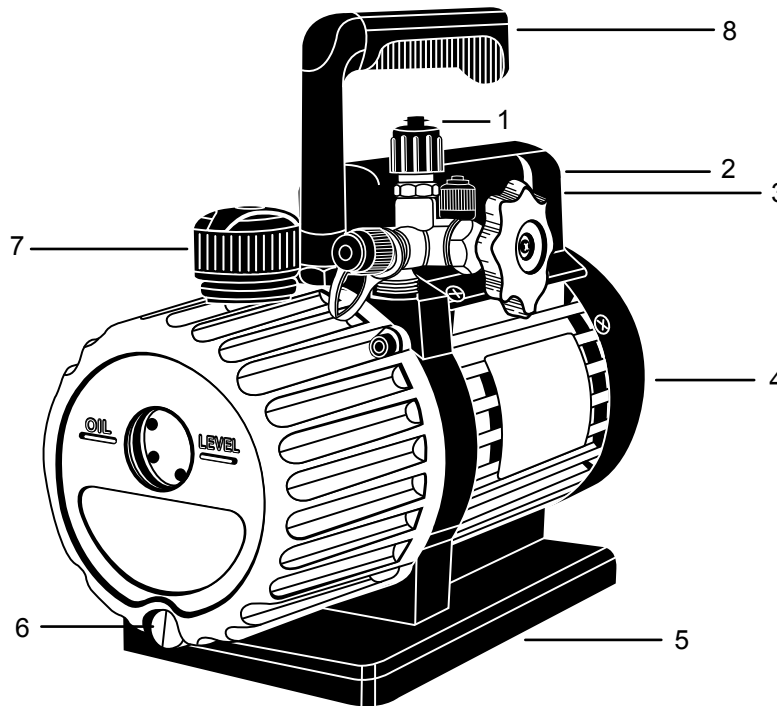

Mastercool[®] Inc.
"World Class Quality"

**3 CFM, TWO STAGE
VACUUM PUMP**

**REPAIRABLE PARTS BREAKDOWN
(90063-2V-110-B)**

REF. #	DESCRIPTION	PART #
1.	T-FITTING	90056-18-R
2.	110V POWER CORD 220V POWER CORD	6535-110 6535-220
3.	ON/OFF SWITCH	90062-B-SW
4.	FAN COVER	90062-B-FC
5.	BASE PLATE	90062-B-BP
6.	OIL DRAIN FITTING WITH O-RINGS	90062-B-28
7.	EXHAUST FITTING	90066-10-B
8.	HANDLE	90062-B-H