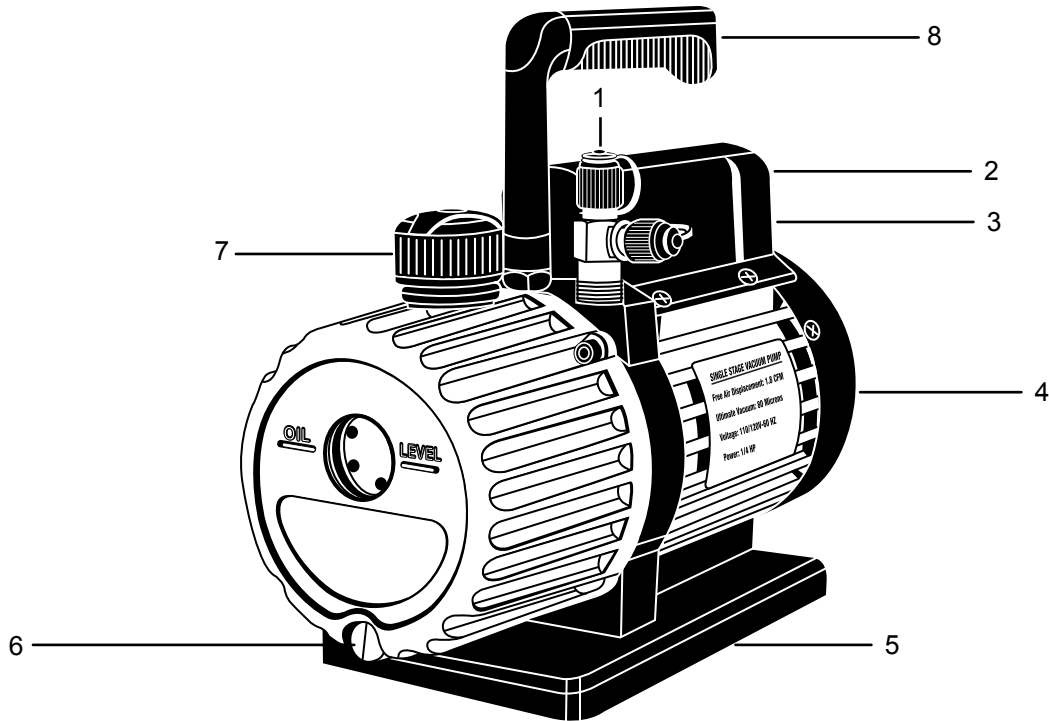

Mastercool[®] Inc.
"World Class Quality"

**1.8 CFM, SINGLE STAGE
VACUUM PUMP**

**REPAIRABLE PARTS BREAKDOWN
(90059-B)**

REF. #	DESCRIPTION	PART #
1.	T-FITTING	90052-31
2.	110 V POWER CORD	6534-110
3.	ON/OFF SWITCH	90062-B-SW
4.	FAN COVER	90062-B-FC
5.	BASE PLATE	90062-B-BP
6.	OIL DRAIN FITTING WITH O-RINGS	90062-B-28
7.	EXHAUST FITTING	90066-10-B
8.	HANDLE	90062-B-H