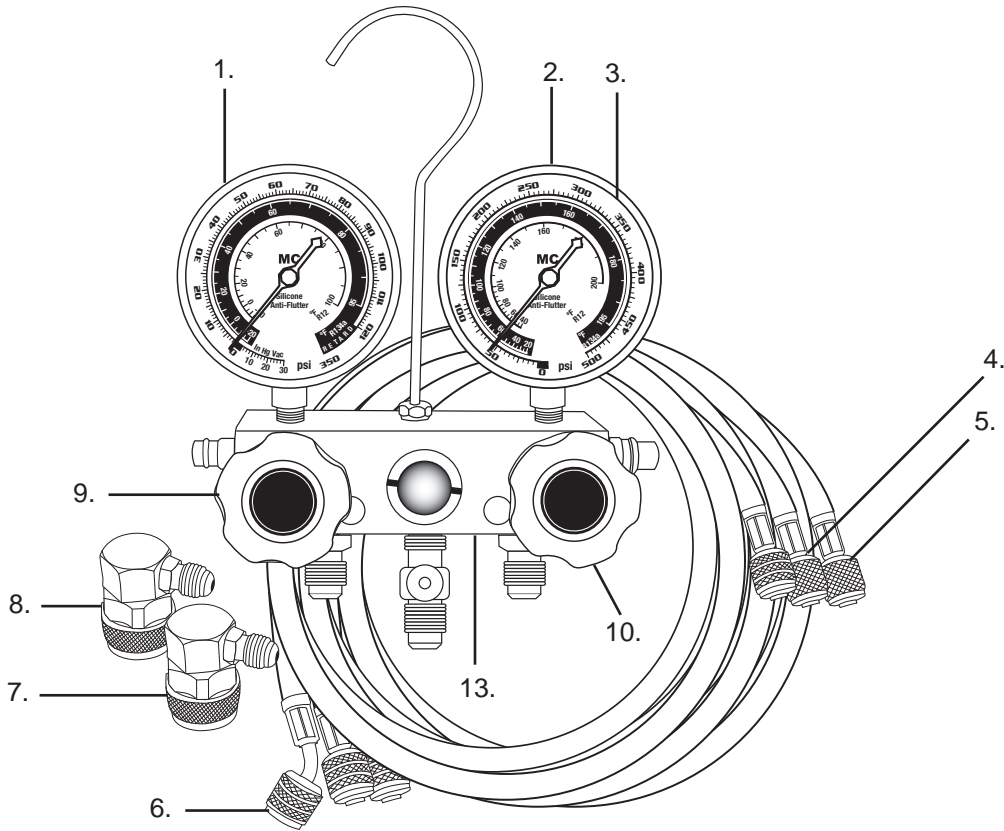

Mastercool[®] Inc.
"World Class Quality"

**AUTOMOTIVE R134a
 MANIFOLD GAUGE SET**

**REPAIRABLE PARTS BREAKDOWN
 (89660)**

REF. #	DESCRIPTION	PART #
1.	Low side gauge 2 1/2" (blue)	85350
2.	High side gauge 2 1/2" (red)	85500
3.	2 1/2" Lens (push in type)	85253-E
4.	Red Hose	89660-3
5.	Blue Hose	89660-1
6.	Yellow Hose	89660-2
7.	Economy High Side Coupler	66434-R
8.	Economy Low Side Coupler	66534-R
9.	Knob only, low side, blue	85211-R
10.	Knob only, high side only, red	85212-R
11.	O-ring for 66434-R (High Side)	60034
12.	O-ring for 66534-R (Low Side)	60134
13.	2-Way Aluminum Block	85102
14.	Plastic Box	58102-PB