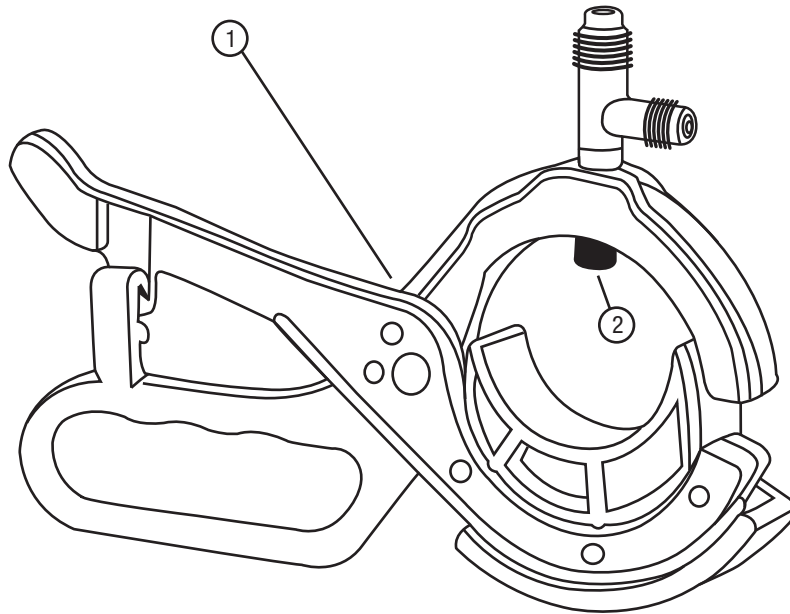

**Mastercool**<sup>®</sup>  
"World Class Quality"

3-IN-1 SIDE MOUNT CAN TAP VALVE

**REPAIRABLE PARTS BREAKDOWN  
(85530)**

REF. #	DESCRIPTION	PART #
1.	3-IN-1 SIDE MOUNT CAN TAP VALVE	85530
2.	O-RINGS (PACK OF 10)	85532-10