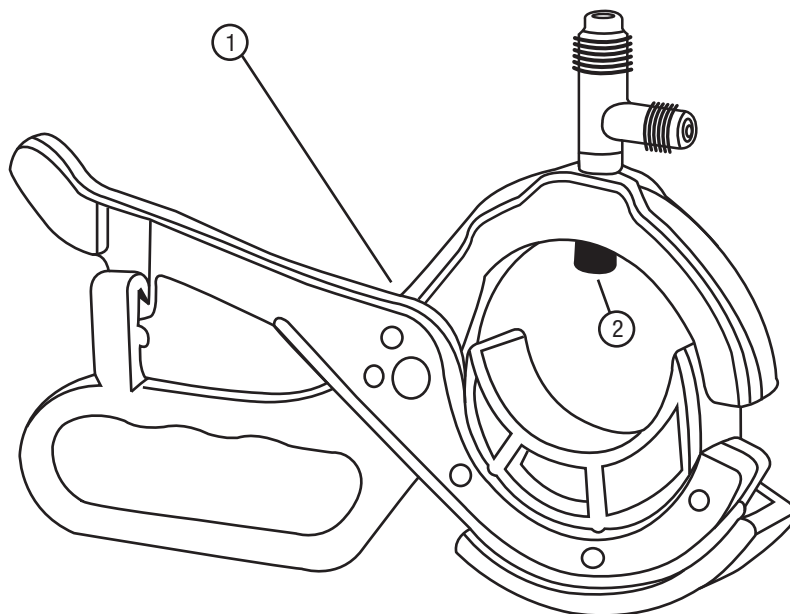

Mastercool[®]
"World Class Quality"

3-IN-1 SIDE MOUNT CAN TAP VALVE

**REPAIRABLE PARTS BREAKDOWN
(85530)**

REF. #	DESCRIPTION	PART #
1.	3-IN-1 SIDE MOUNT CAN TAP VALVE	85530
2.	O-RINGS (PACK OF 10)	85532-10