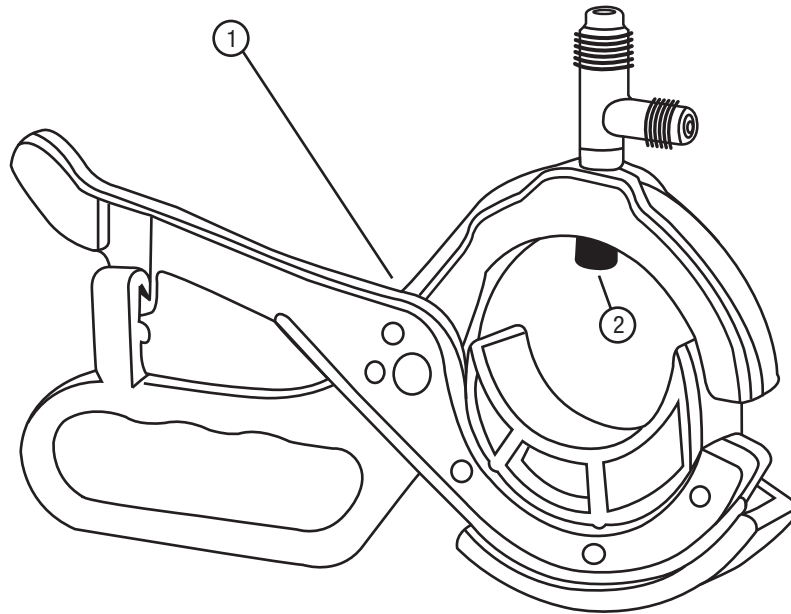

Mastercool[®]
"World Class Quality"

3-IN-1 SIDE MOUNT CAN TAP VALVE

**REPAIRABLE PARTS BREAKDOWN
(85530)**

REF. #	DESCRIPTION	PART #
1.	3-IN-1 SIDE MOUNT CAN TAP VALVE	85530
2.	O-RINGS (PACK OF 10)	85532-10