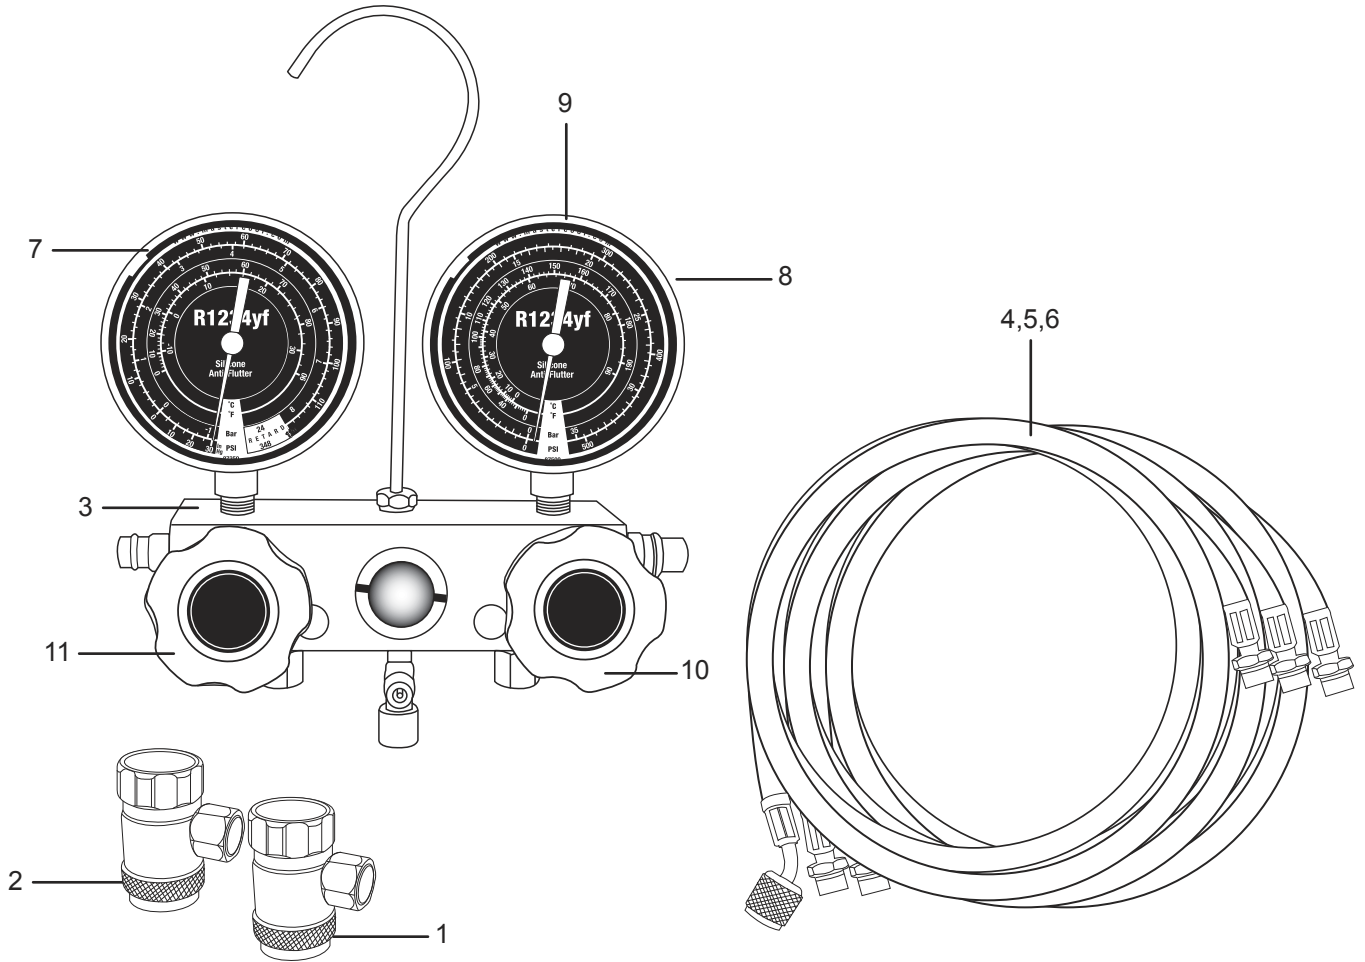

Mastercool[®]
"World Class Quality"

**R1234YF
MANIFOLD GAUGE SET**

**REPAIRABLE PARTS BREAKDOWN
(83272)**

REF. #	DESCRIPTION	PART #
1.	HIGH SIDE COUPLER	83834
2.	LOW SIDE COUPLER	83934
3.	R1234YF ALUMINUM BLOCK	83102
4.	72" R1234YF BLUE HOSE	83721
5.	72" R1234YF RED HOSE	83723
6.	72" R1234YF YELLOW HOSE	83722
7.	3 1/8" REPLACEMENT GAUGE LOW SIDE	87350
8.	3 1/8" REPLACEMENT GAUGE HIGH SIDE	87500
9.	3 1/8" REPLACEMENT LENS	98251-E
10.	RED KNOB	85212-R
11.	BLUE KNOB	85211-R